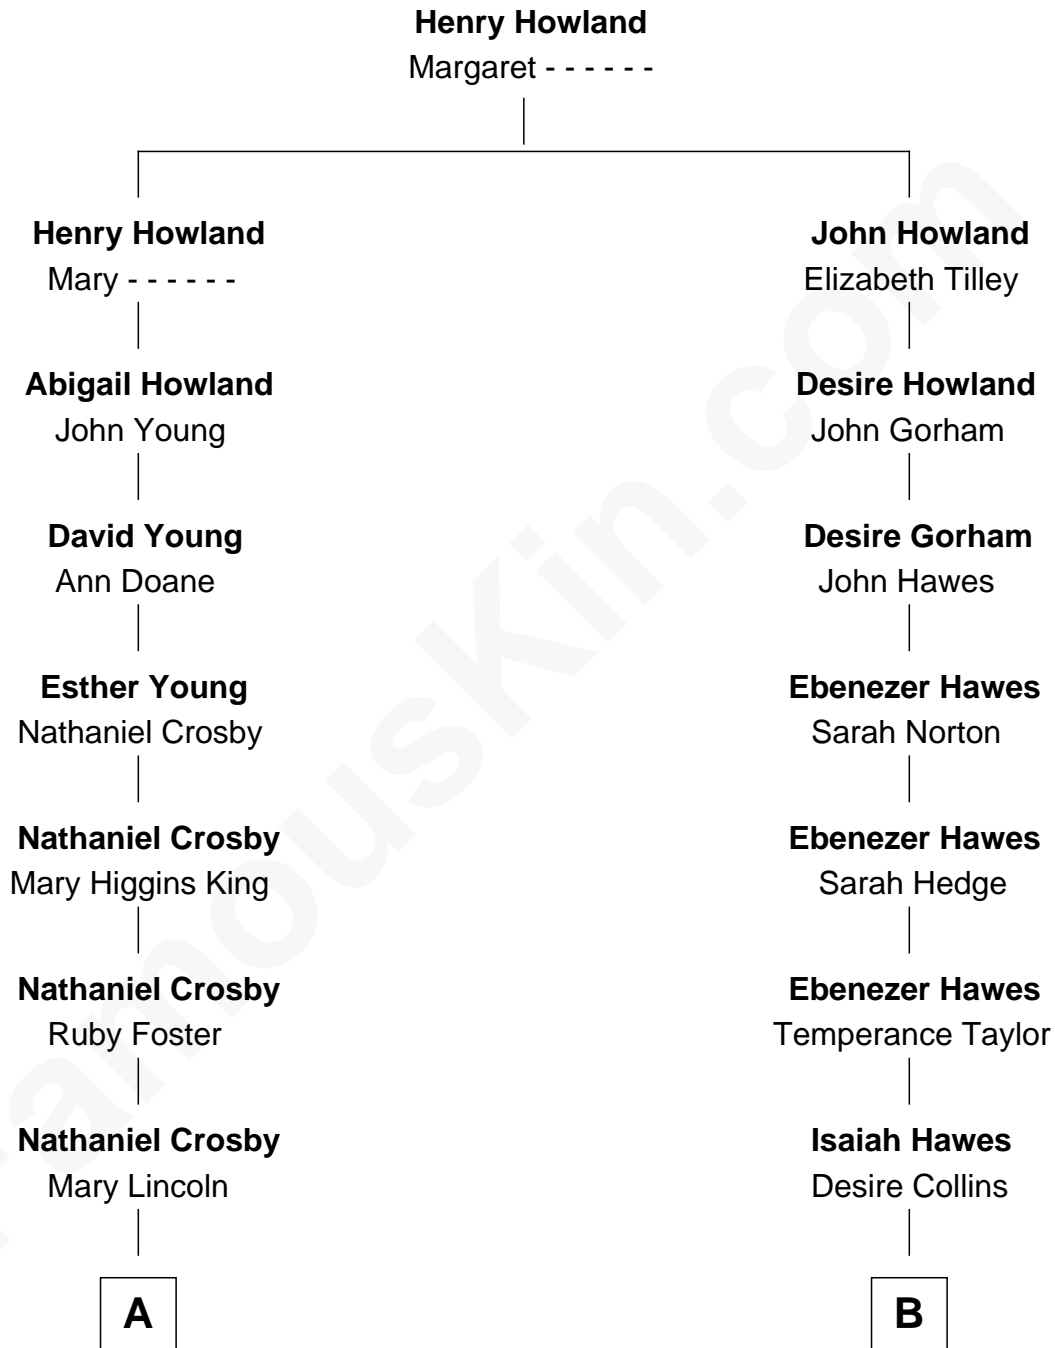

FamousKin.com Relationship Chart of

Bing Crosby

Singer and Movie Actor

9th cousin 3 times removed of

Sarah Palin

9th Governor of Alaska

A

Nathaniel Crosby
Cordelia Jane Smith

Harry Lincoln Crosby
Catherine Harrigan

Bing Crosby
Singer and Movie Actor

B

Abigail Hawes
Cornelius Norton Gower

Arthur Collins Gower
Mary Schmolz

James Carl Gower
Cora Godfrey Strong

Helen Louise Gower
Clement James Sheeran

Sarah Sheeran
Charles Richard Heath

Sarah Palin
9th Governor of Alaska