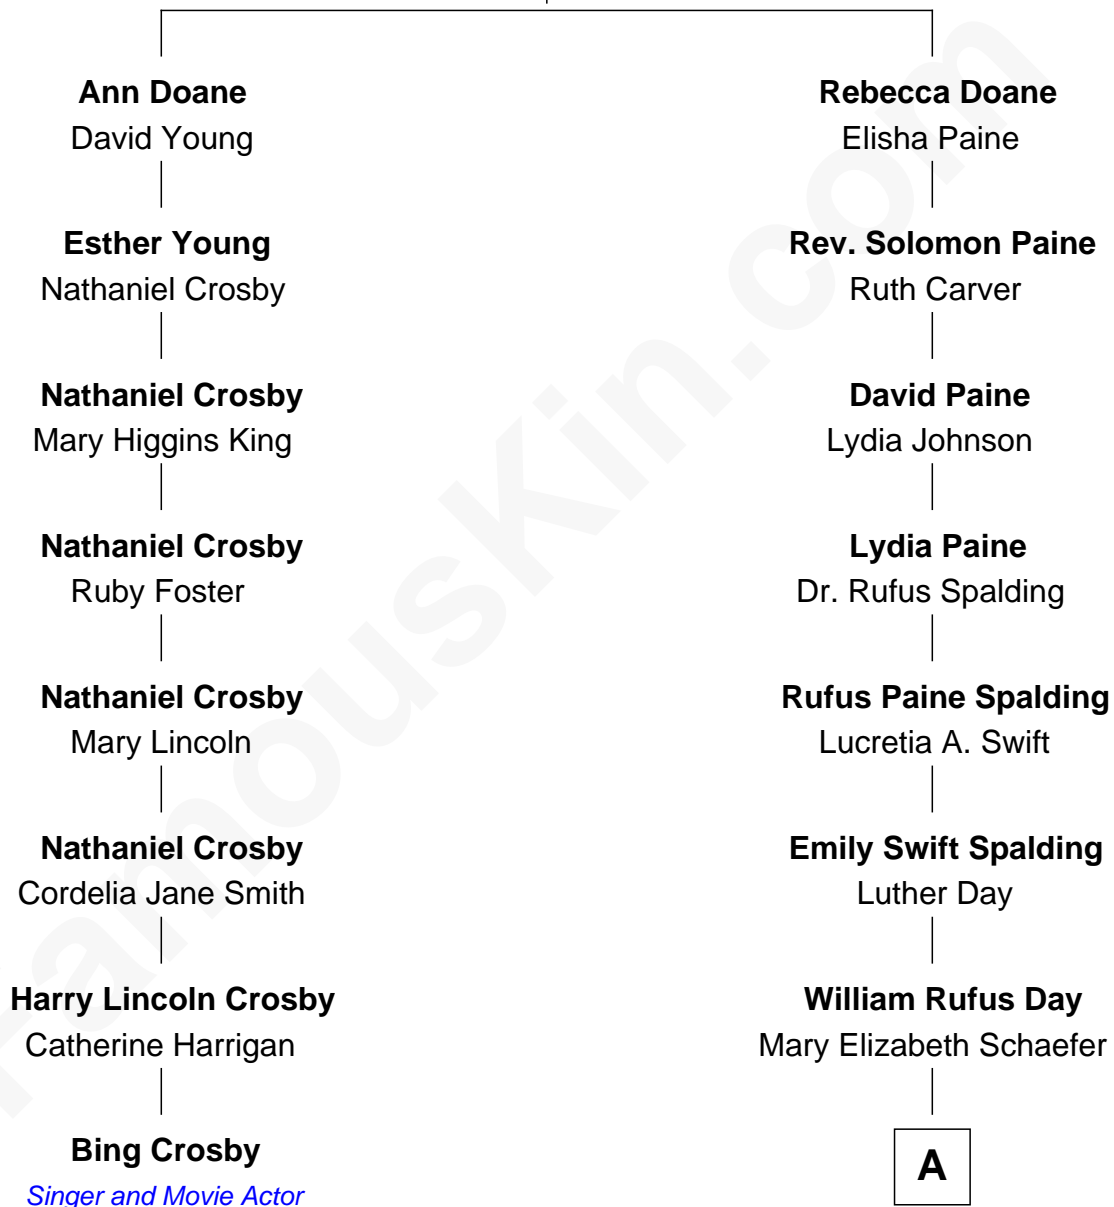

FamousKin.com

Relationship Chart of

Bing Crosby

Singer and Movie Actor

7th cousin 3 times removed of

Anna Gunn

TV and Movie Actress

John Doane
Hannah Bangs

A

—
Luther N. Day

Ida McKinley Barber

—
Ida McKinley Day

Clemens Earl Gunn

—
Clemens Earl Gunn

Sharon Anna Kathryn Peters

—
Anna Gunn