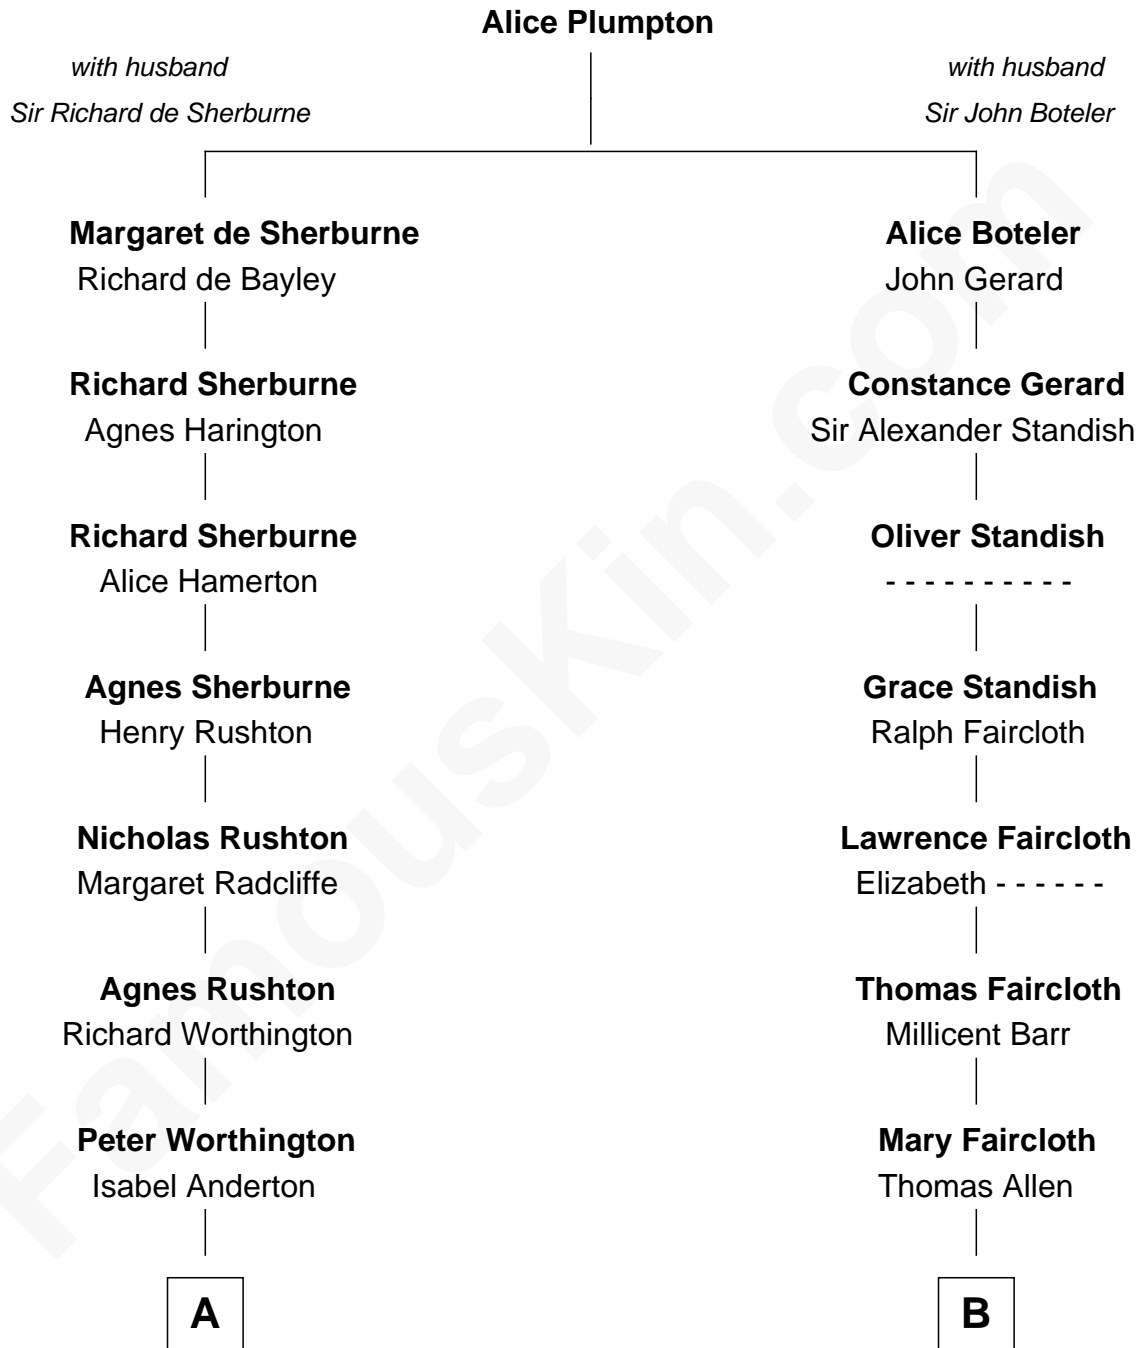

FamousKin.com Relationship Chart of

Bing Crosby

Singer and Movie Actor

18th cousin 1 time removed of

Harry Chapin

Singer and Songwriter

FamousKin.com