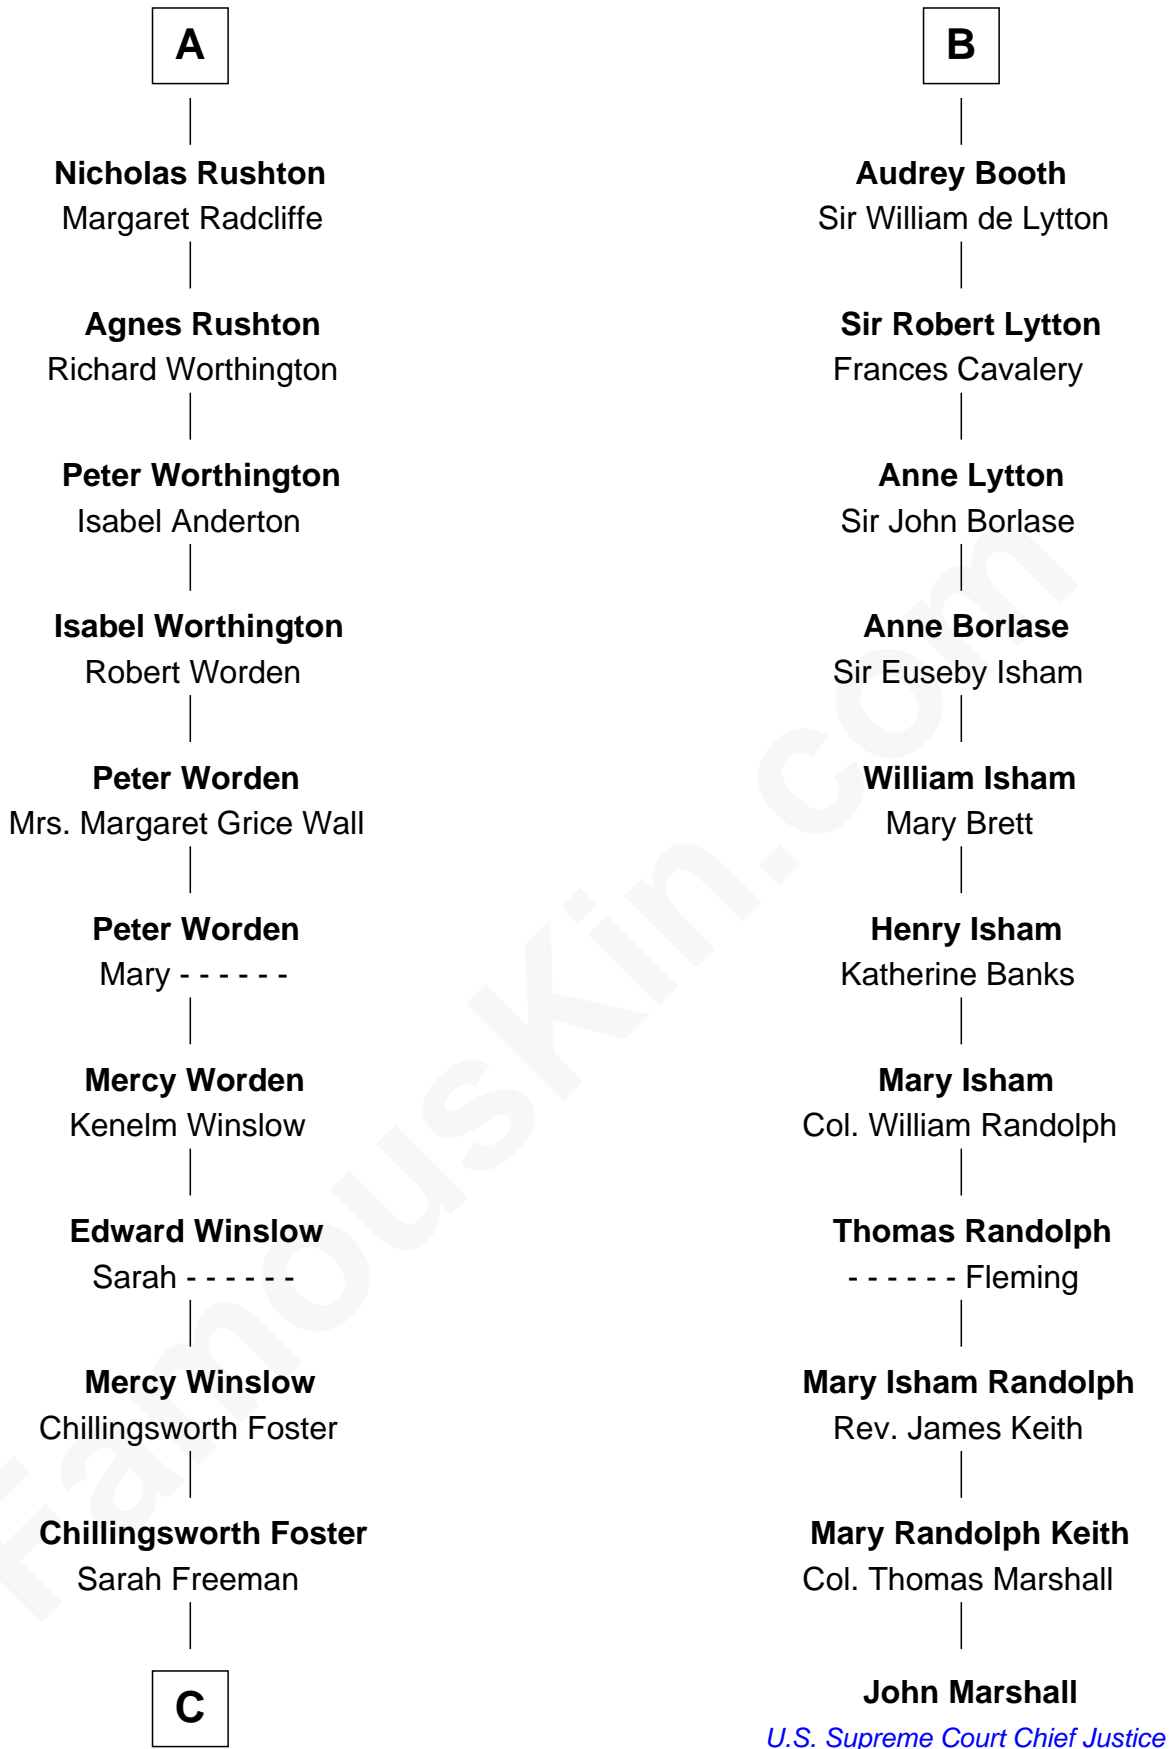

FamousKin.com

Relationship Chart of

Bing Crosby

Singer and Movie Actor

17th cousin 4 times removed of

John Marshall

4th Chief Justice of the U.S. Supreme Court

Sir William de Ros
Eustache Fitz Ralph

C

—
Ruby Foster
Nathaniel Crosby

—
Nathaniel Crosby
Mary Lincoln

—
Nathaniel Crosby
Cordelia Jane Smith

—
Harry Lincoln Crosby
Catherine Harrigan

—
Bing Crosby
Singer and Movie Actor

FamousKin.com