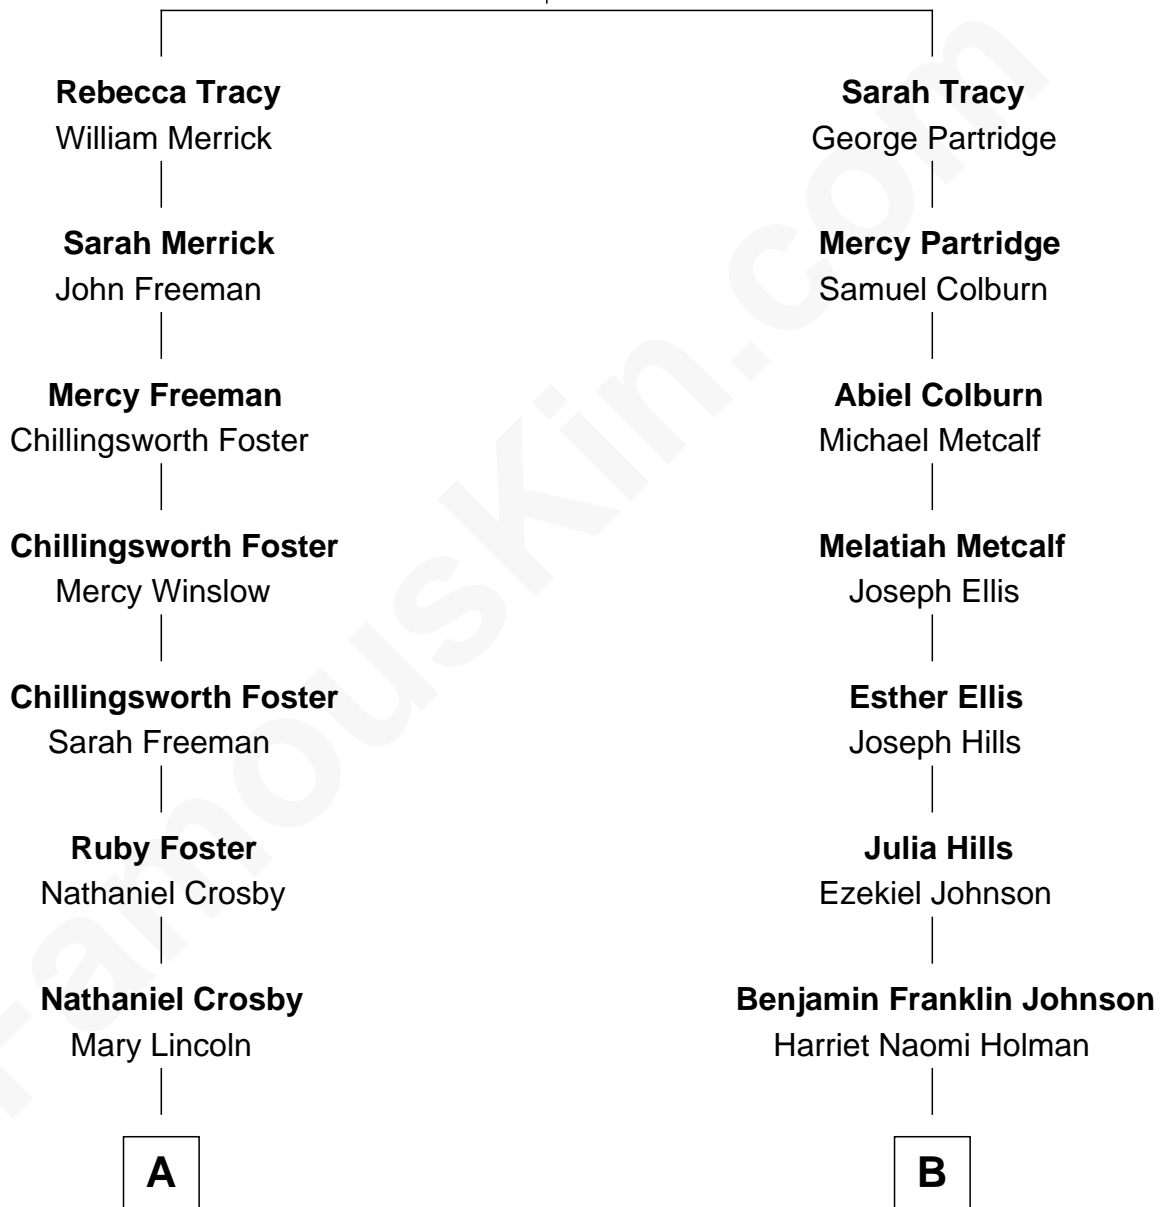

FamousKin.com

Relationship Chart of

Bing Crosby

Singer and Movie Actor

9th cousin 2 times removed of

Elizabeth Smart

Founder of Elizabeth Smart Foundation

Stephen Tracy
Tryphosa Lee

A

Nathaniel Crosby
Cordelia Jane Smith

Harry Lincoln Crosby
Catherine Harrigan

Bing Crosby
Singer and Movie Actor

B

Seth Jedidiah Johnson
Polly Elizabeth Richmond

Genevieve Johnson
Archibald Newel Pettit

Genevieve Pettit
Myron LeGrande Francom

Lois Ann Francom
Edward Sharp Smart

Elizabeth Smart
Child Safety Activist