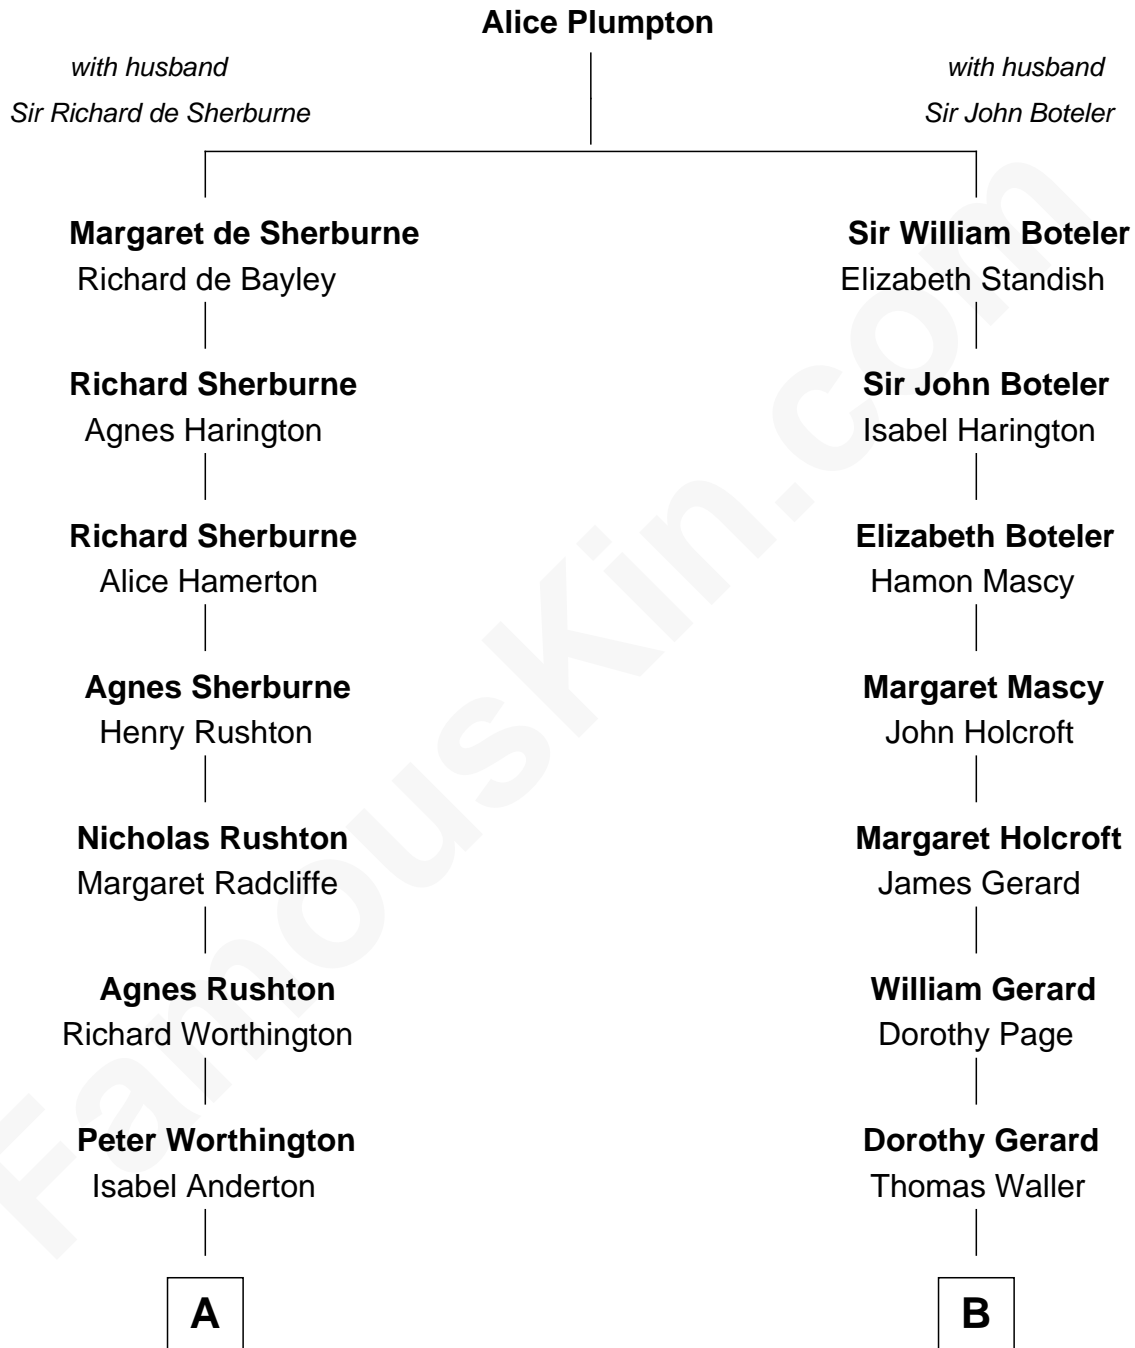

FamousKin.com

Relationship Chart of

Bing Crosby

Singer and Movie Actor

14th cousin 4 times removed of

Capt. William Lewis Herndon

Captain of the ill fated S.S. Central America

C

|
Harry Lincoln Crosby

Catherine Harrigan

|
Bing Crosby

Singer and Movie Actor

FamousKin.com