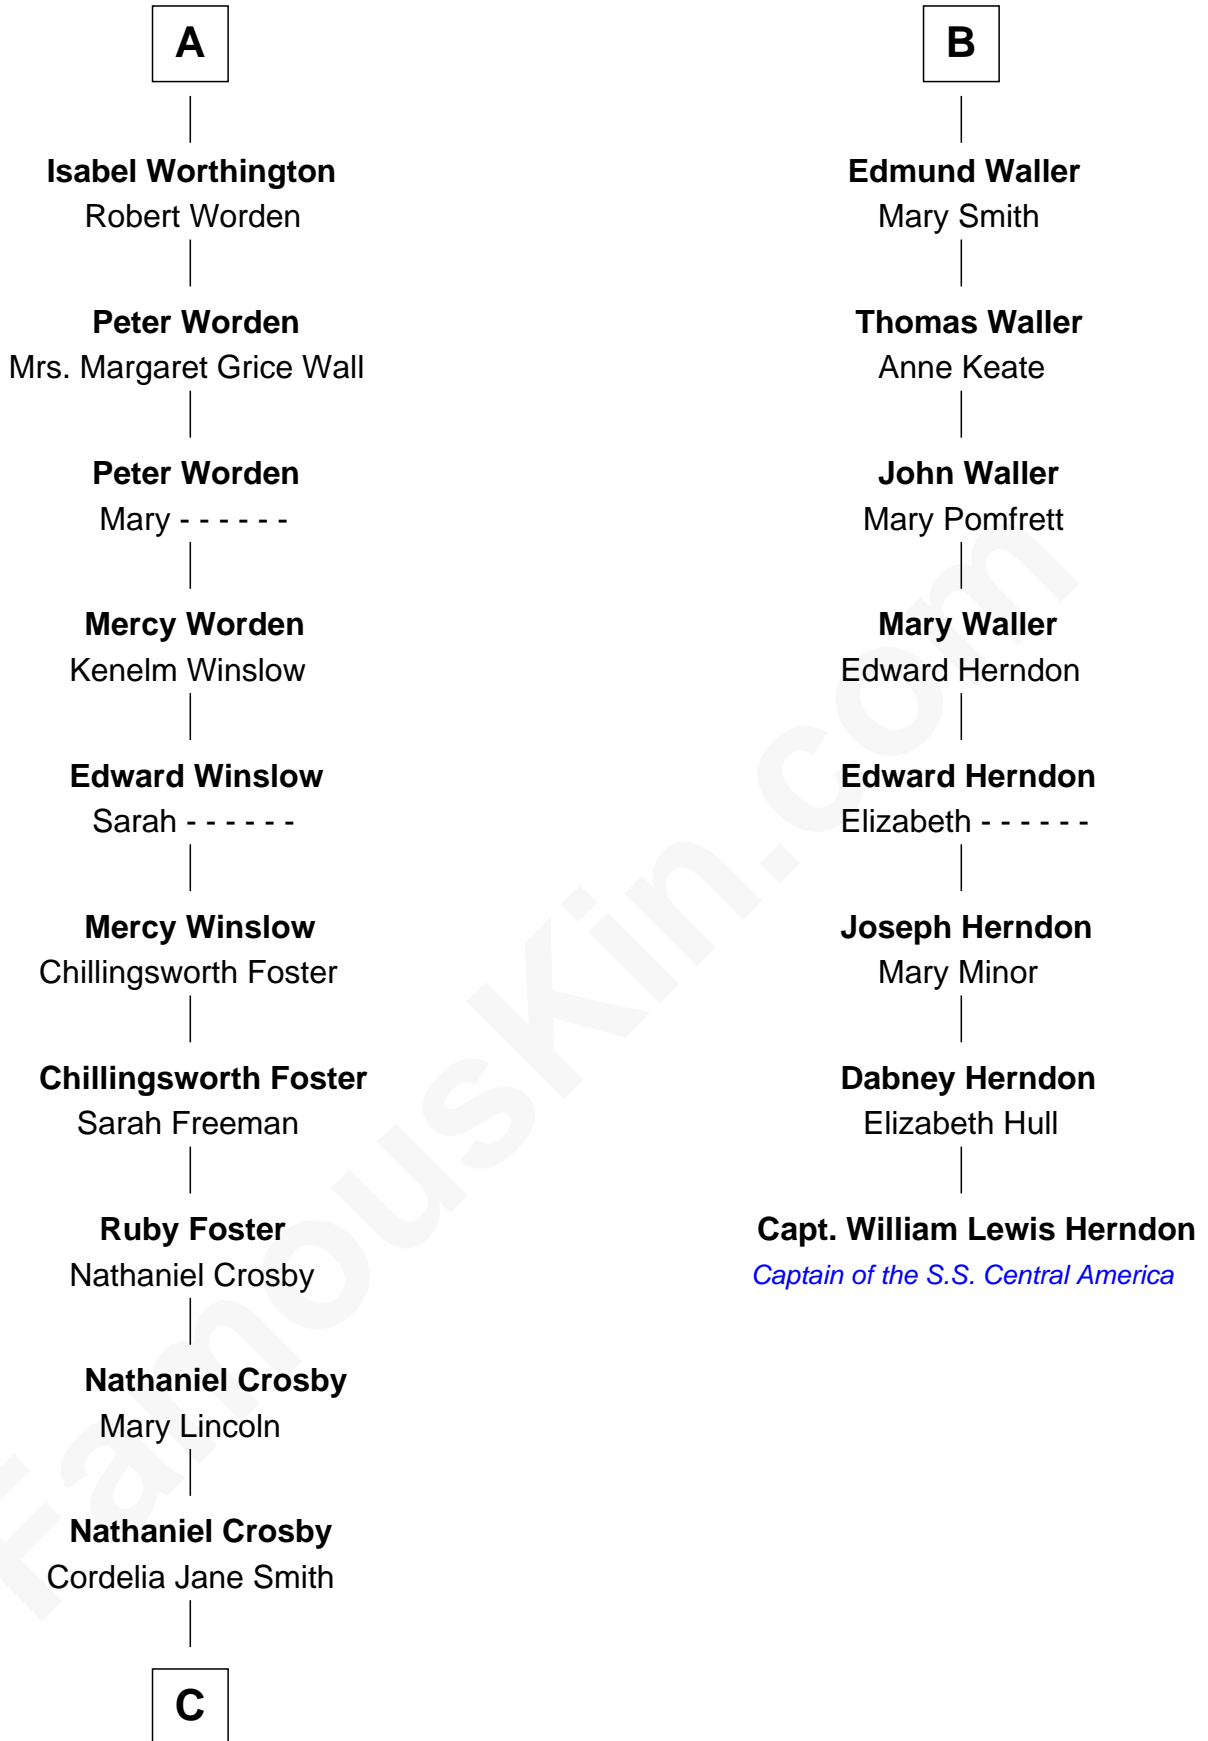

FamousKin.com

Relationship Chart of

Bing Crosby

Singer and Movie Actor

14th cousin 4 times removed of

Capt. William Lewis Herndon

Captain of the ill fated S.S. Central America

C

|
Harry Lincoln Crosby

Catherine Harrigan

|
Bing Crosby

Singer and Movie Actor

FamousKin.com