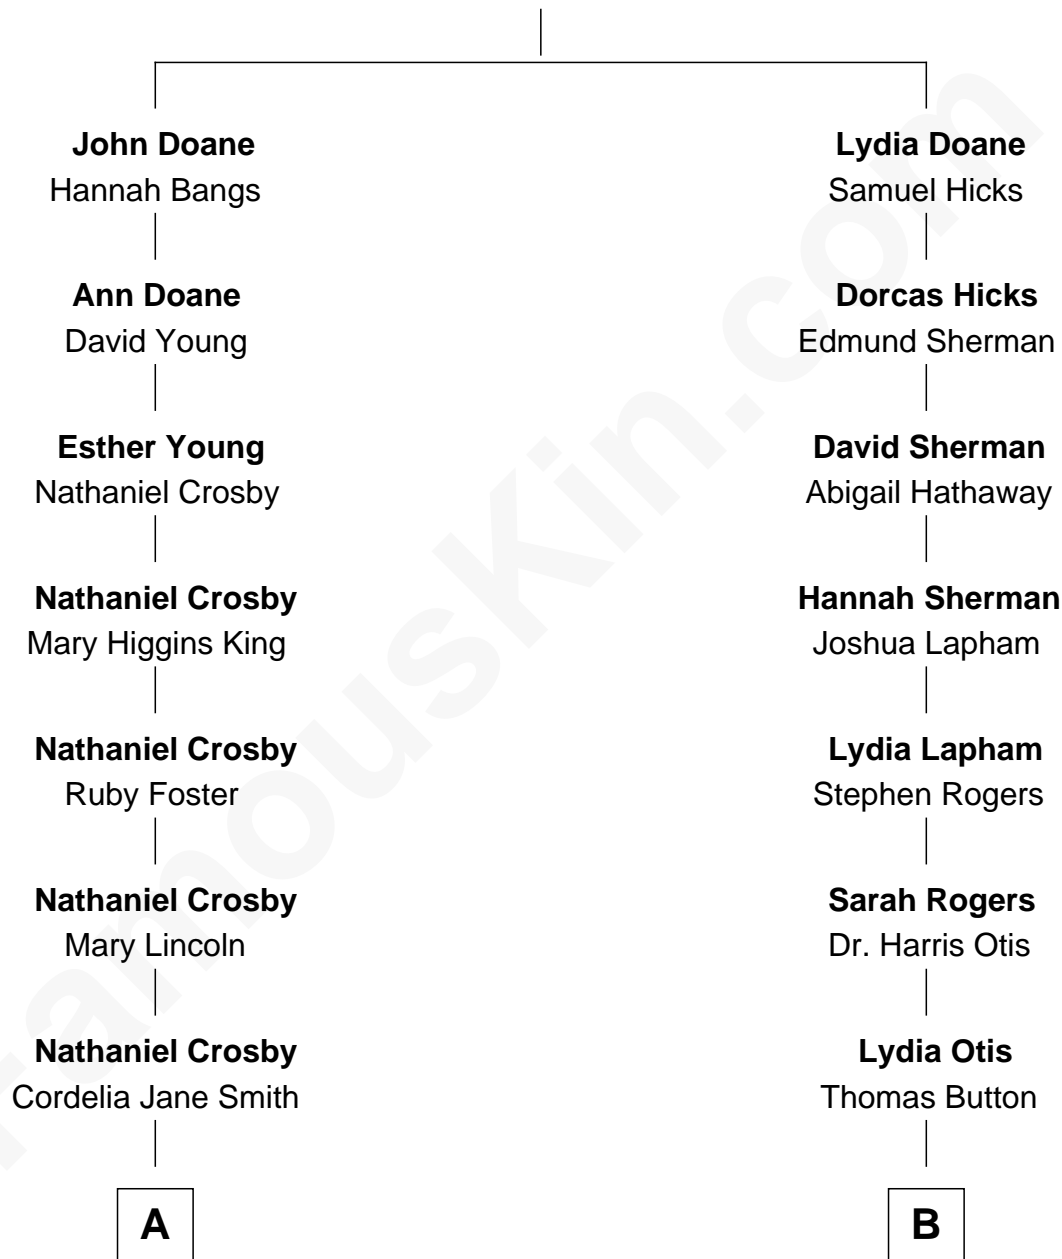

# FamousKin.com Relationship Chart of

**Bing Crosby**

*Singer and Movie Actor*

8th cousin 1 time removed of

**Willis Carrier**

*Inventor of Air Conditioning*

**John Doane**

Ann - - - - -

FamousKin.com