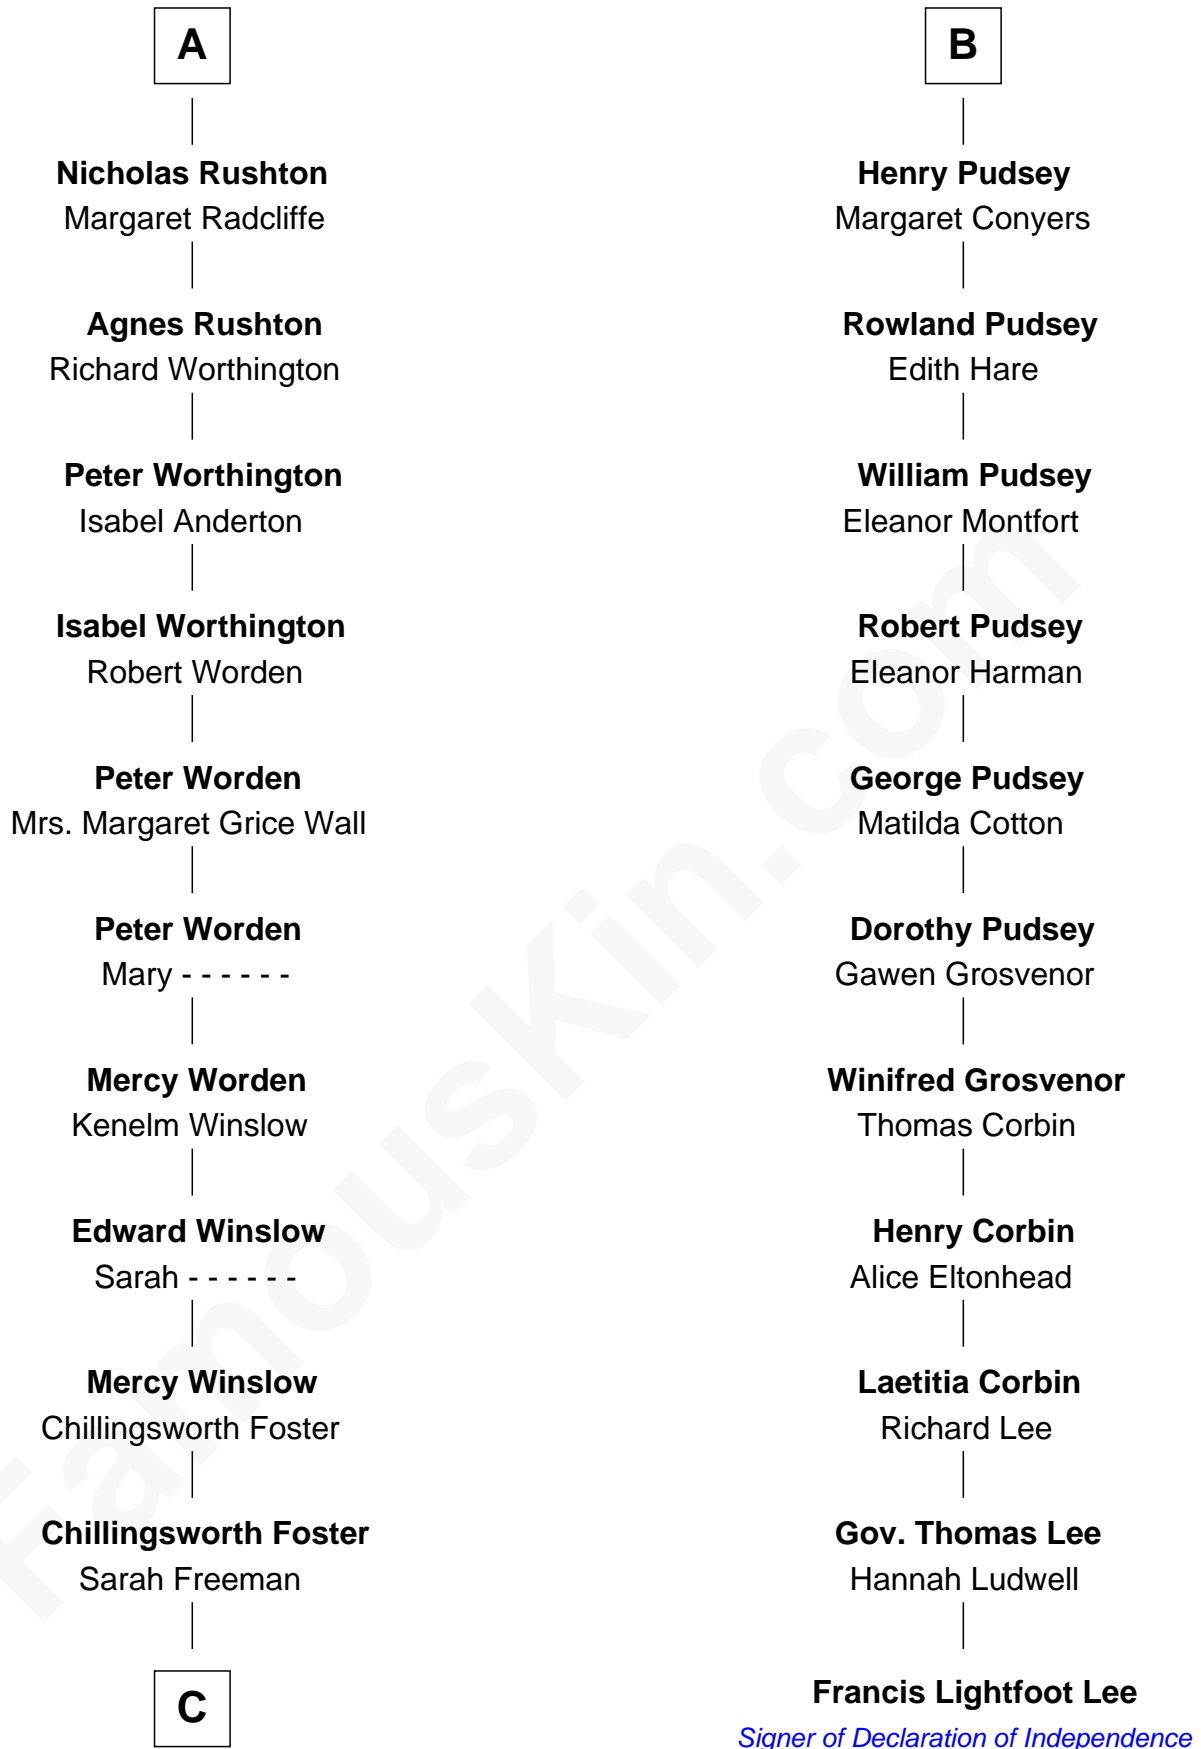

### Bing Crosby

*Singer and Movie Actor*

17th cousin 4 times removed of

### Francis Lightfoot Lee

*Signer of the Declaration of Independence*

**Sir William de Ros**

Eustache Fitz Ralph

**C**

—  
**Ruby Foster**  
Nathaniel Crosby

—  
**Nathaniel Crosby**  
Mary Lincoln

—  
**Nathaniel Crosby**  
Cordelia Jane Smith

—  
**Harry Lincoln Crosby**  
Catherine Harrigan

—  
**Bing Crosby**  
*Singer and Movie Actor*

FamousKin.com