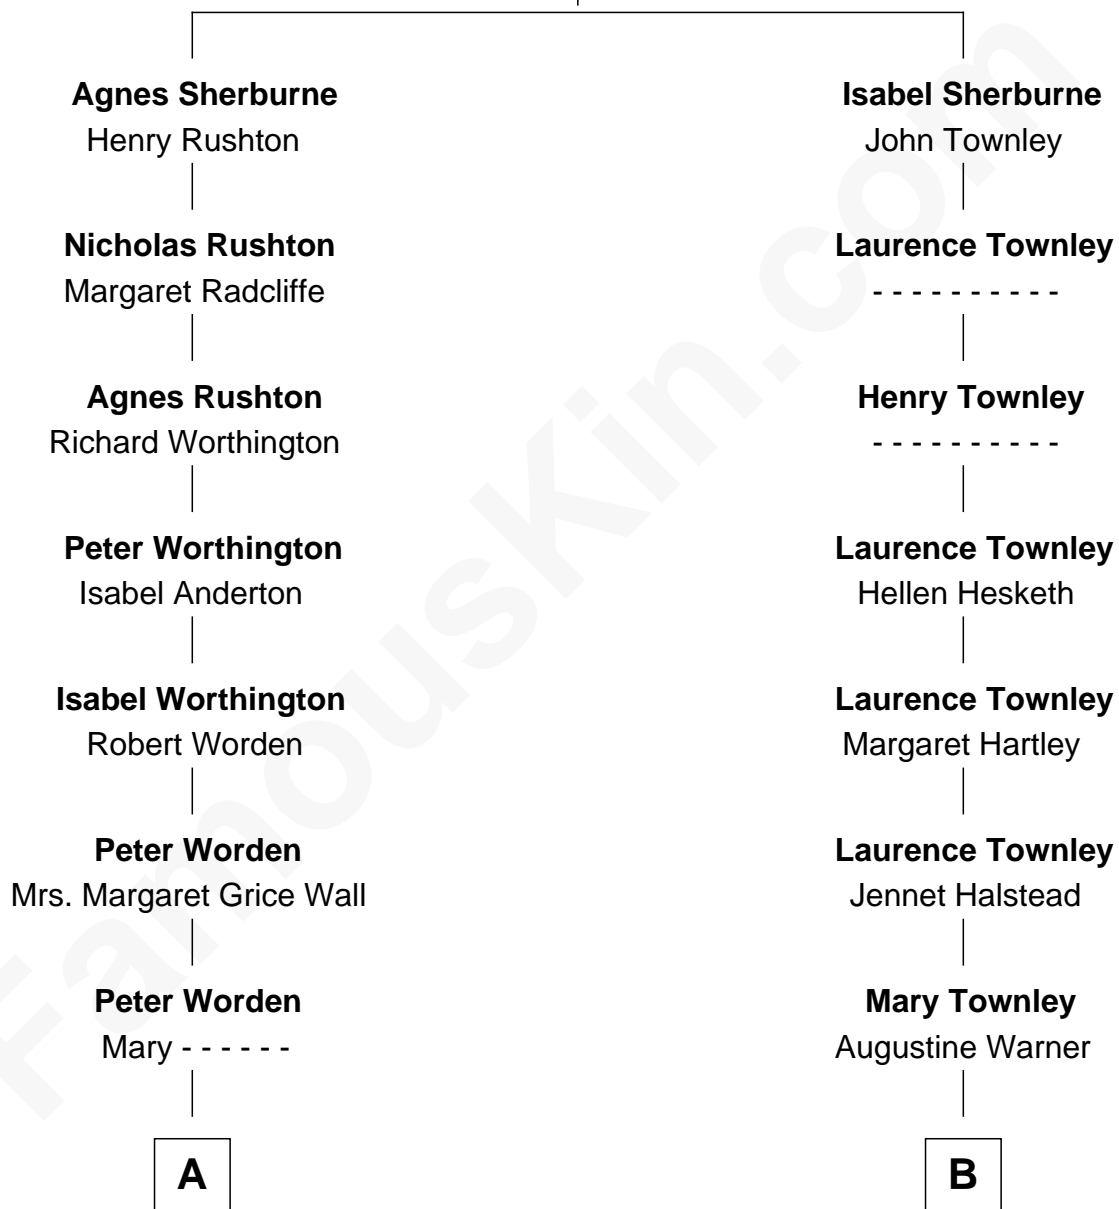

FamousKin.com Relationship Chart of

Bing Crosby

Singer and Movie Actor

15th cousin 2 times removed of

Queen Elizabeth II

Queen of the United Kingdom

Richard Sherburne

Alice Hamerton

Elizabeth II photo by [Eric Draper](#)