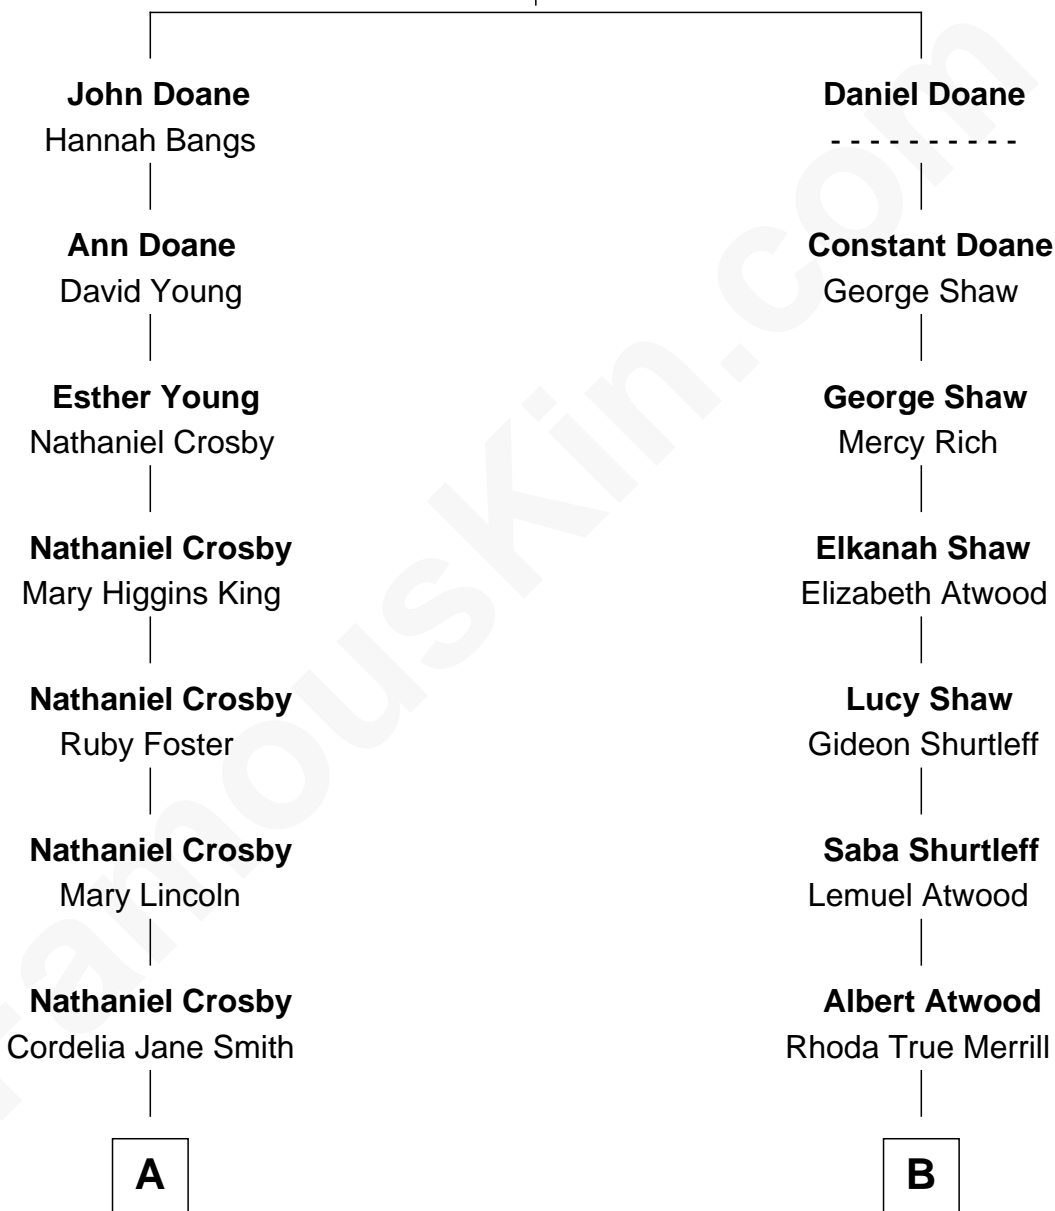

FamousKin.com Relationship Chart of

Bing Crosby

Singer and Movie Actor

8th cousin 3 times removed of

Dave Cowens

NBA Hall of Famer

John Doane

Ann - - - - -

A

Harry Lincoln Crosby

Catherine Harrigan

Bing Crosby

Singer and Movie Actor

B

Thomas Albert Atwood

Priscilla Ann Kelly