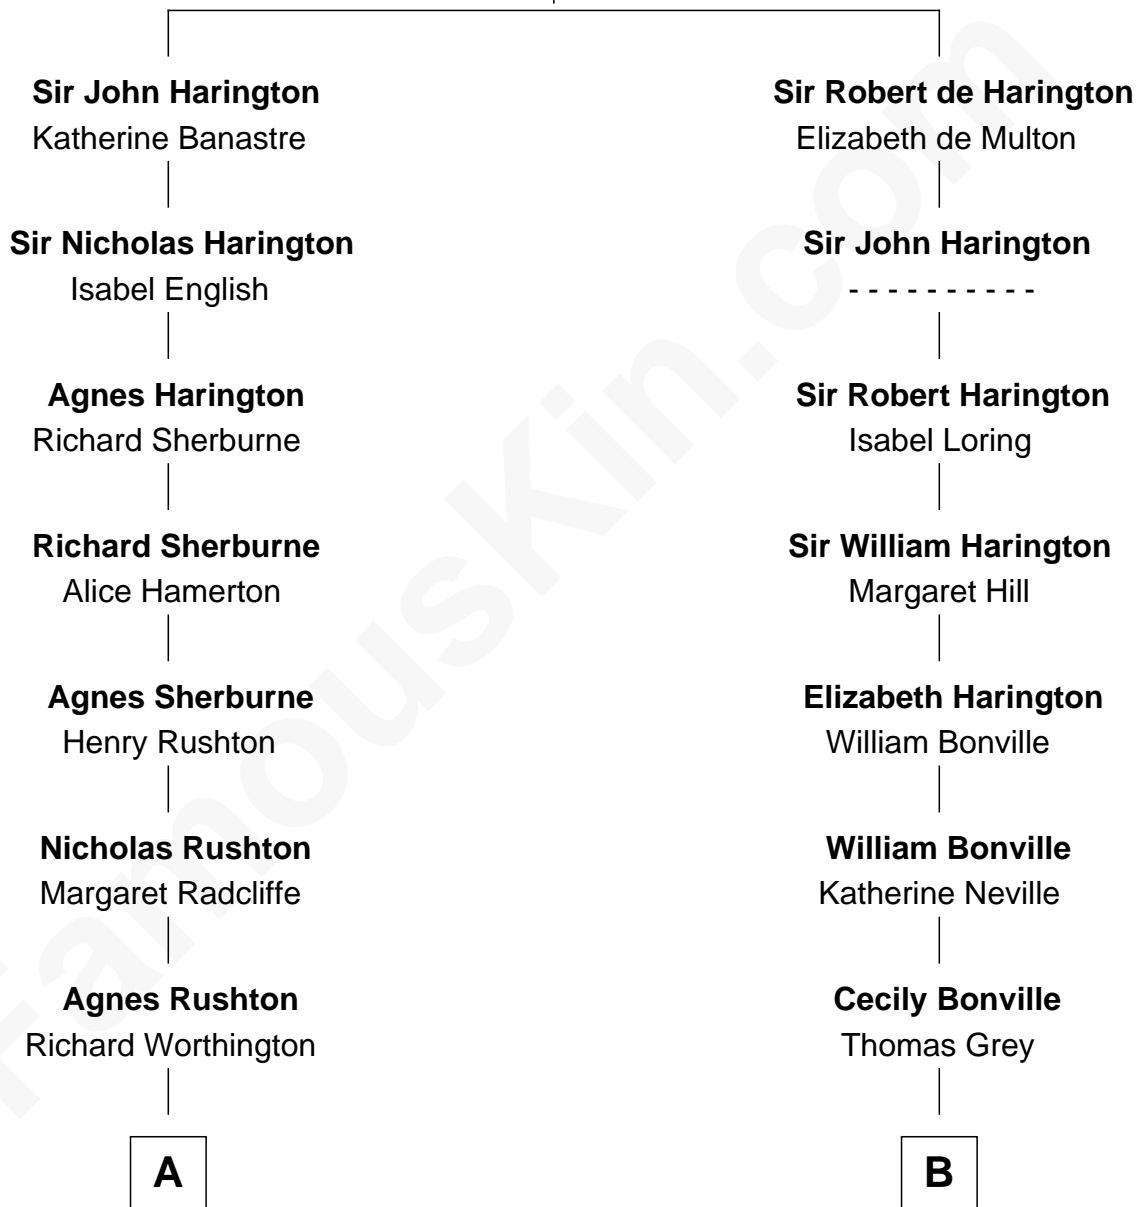

# FamousKin.com Relationship Chart of

**Bing Crosby**

*Singer and Movie Actor*

19th cousin 2 times removed of

**J. K. Simmons**

*TV and Movie Actor*

**Sir John de Harington**

Joan - - - - -

**C**

**Nathaniel Crosby**  
Cordelia Jane Smith

**Harry Lincoln Crosby**  
Catherine Harrigan

**Bing Crosby**  
*Singer and Movie Actor*

**D**

**Sedgwick Russell Hazen**  
Mary Isabelle Barr

**Lewis Jacob Hazen**  
Emma Broaddus Lewis