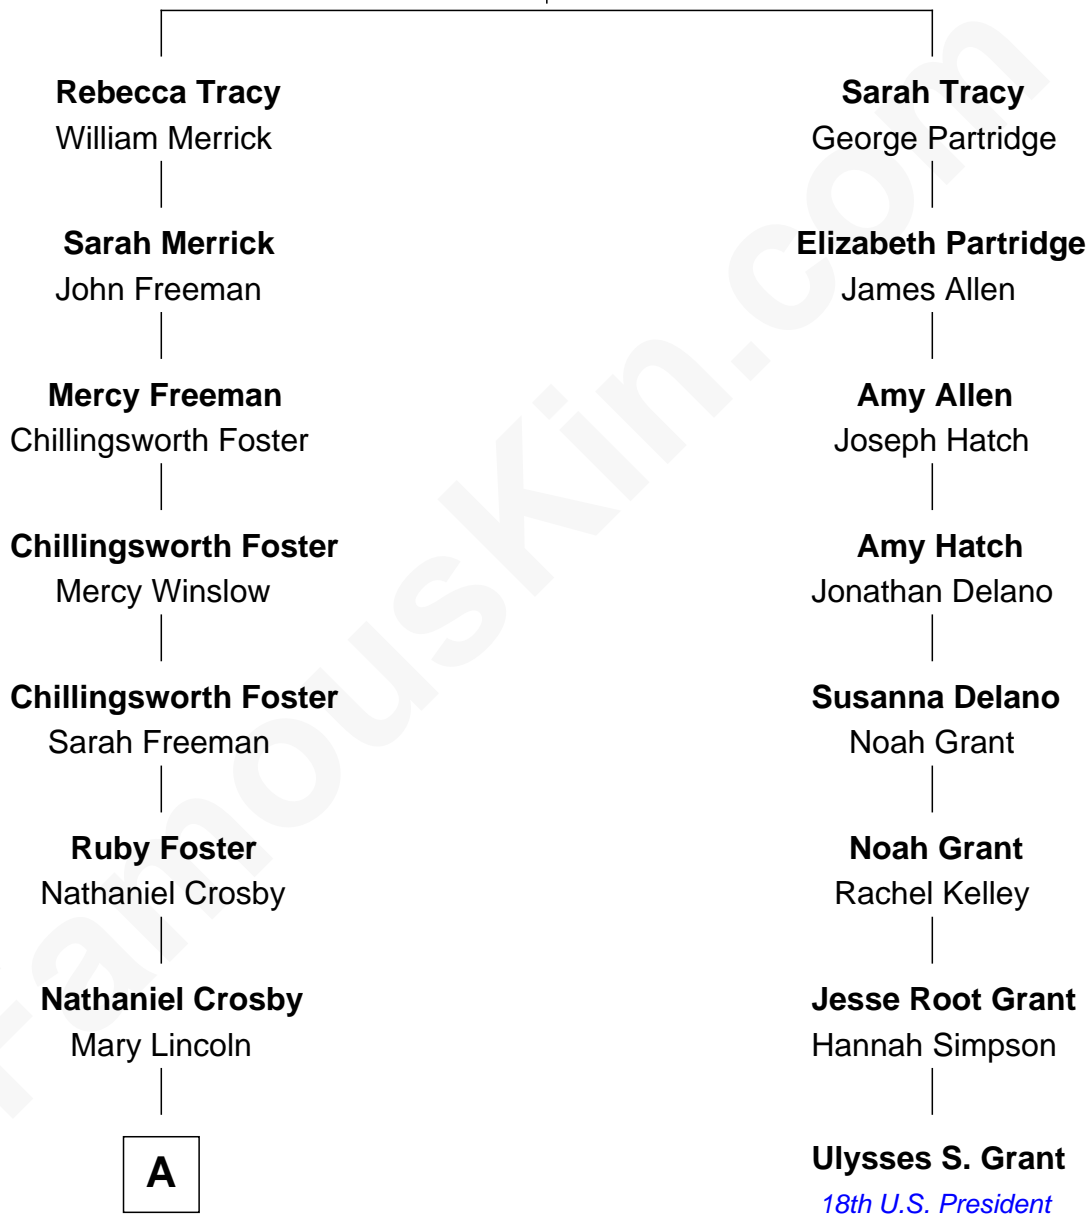

# FamousKin.com Relationship Chart of

**Bing Crosby**

*Singer and Movie Actor*

7th cousin 2 times removed of

**Ulysses S. Grant**

*18th U.S. President*

**Stephen Tracy**

Tryphosa Lee

**A**

—  
**Nathaniel Crosby**  
Cordelia Jane Smith

—  
**Harry Lincoln Crosby**  
Catherine Harrigan

—  
**Bing Crosby**  
*Singer and Movie Actor*

FamousKin.com