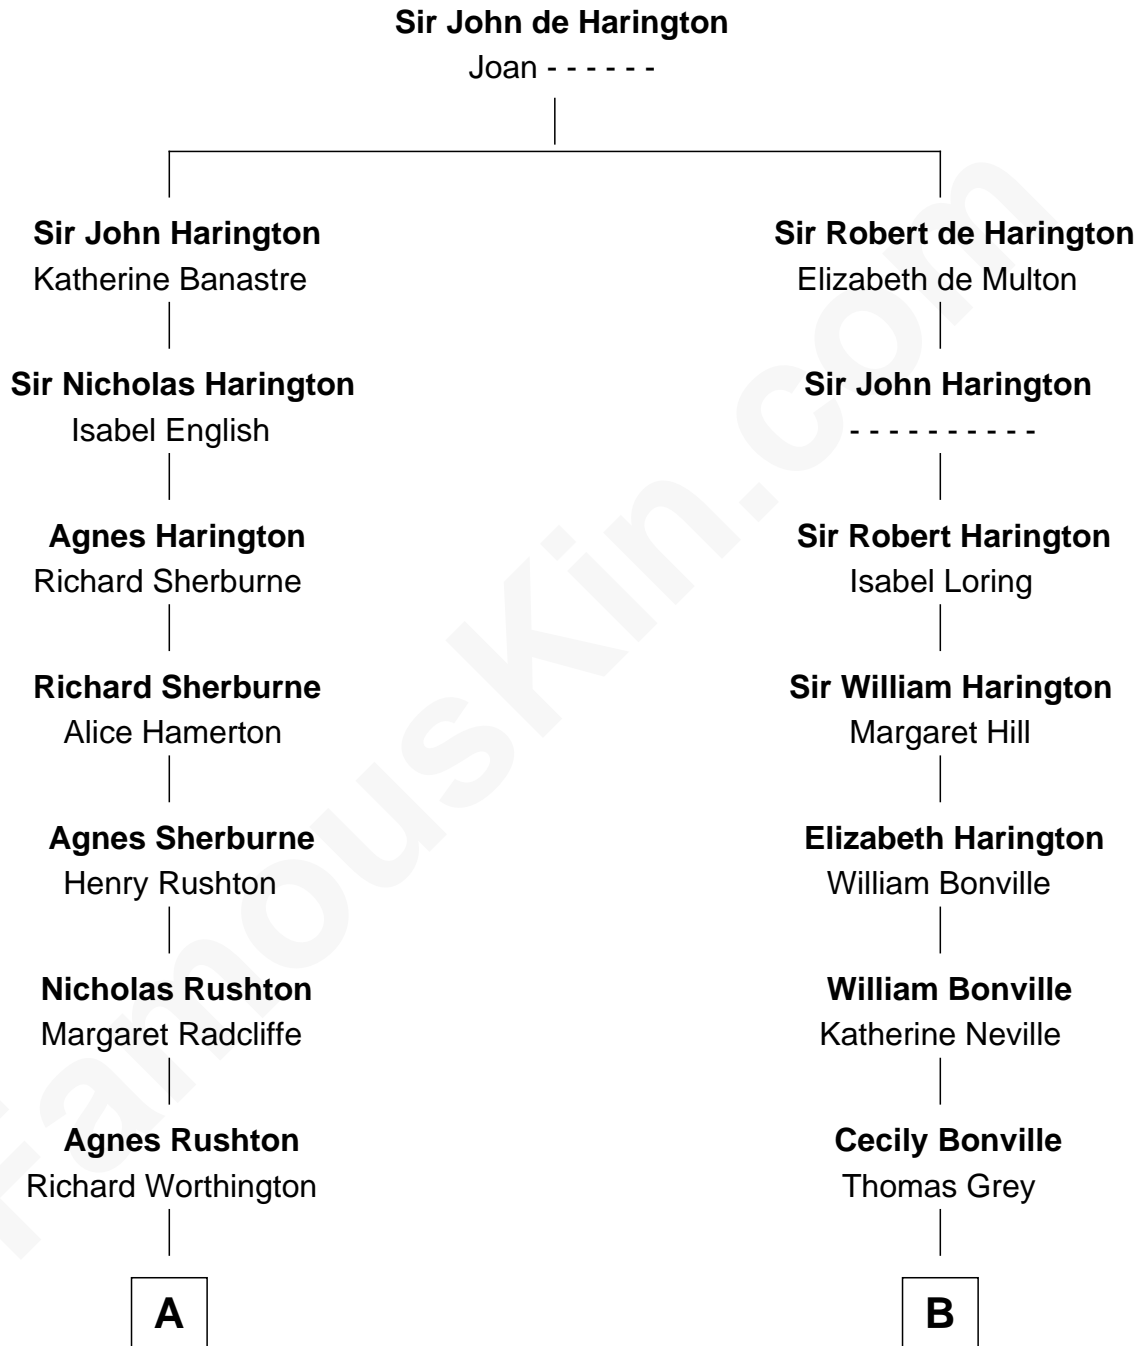

FamousKin.com Relationship Chart of

Bing Crosby

Singer and Movie Actor

19th cousin of

Dr. H. H. Holmes

Serial Killer aka "Devil in the White City"

C

Nathaniel Crosby
Cordelia Jane Smith

Harry Lincoln Crosby
Catherine Harrigan

Bing Crosby
Singer and Movie Actor

D

Scribner Mudgett
Nancy Prescott

Levi Horton Mudgett
Theodate Page Price

Dr. H. H. Holmes
Serial Killer Dr. H. H. Holmes

FamousKin.com