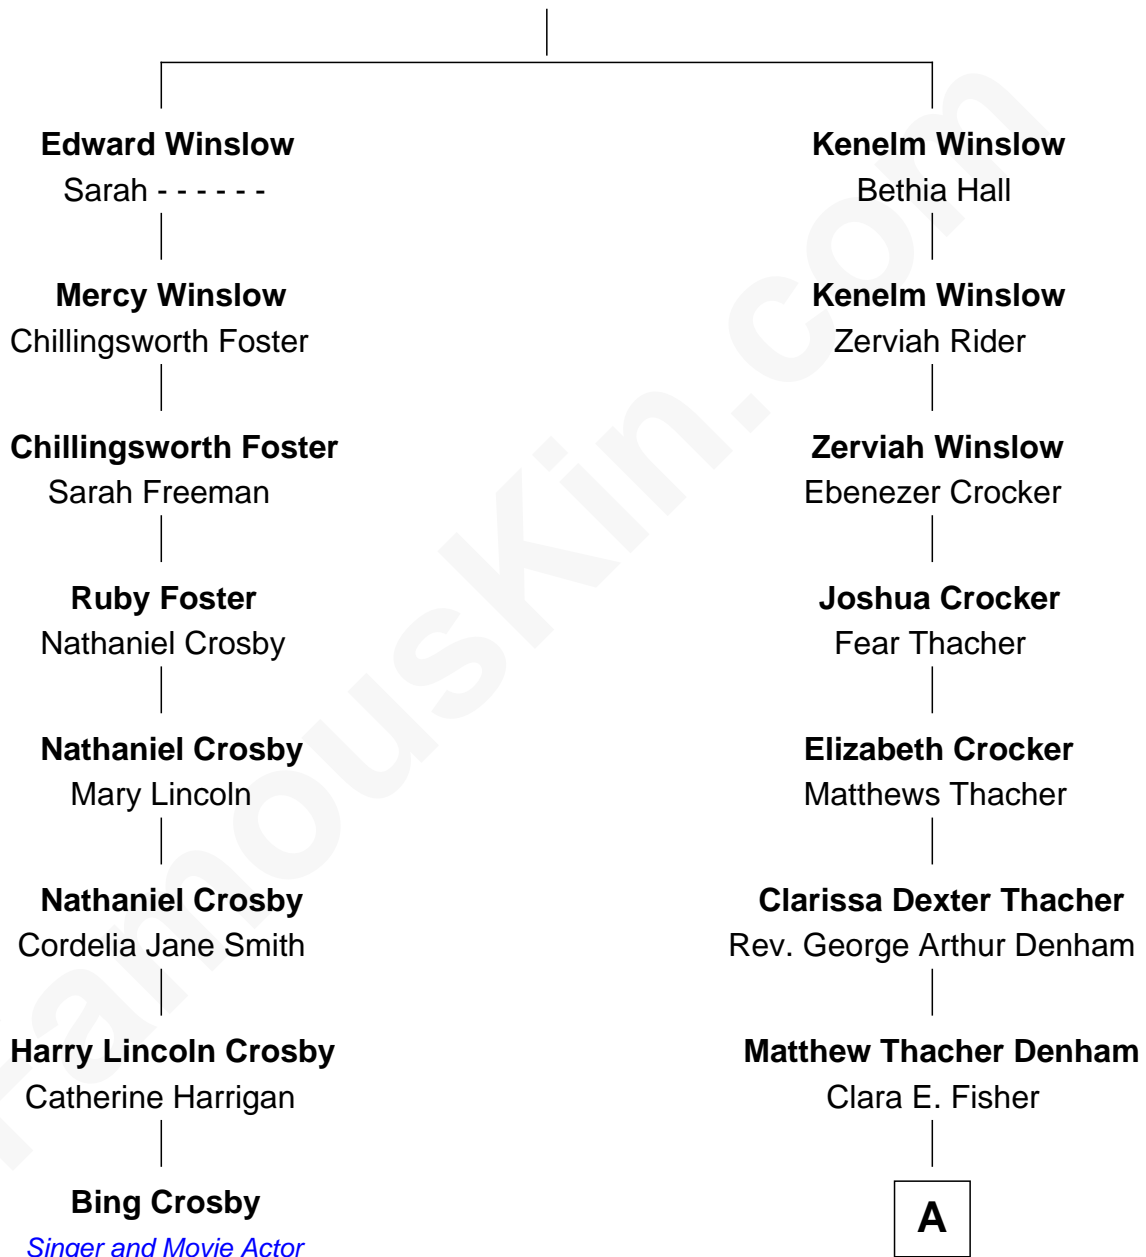

FamousKin.com

Relationship Chart of

Bing Crosby

Singer and Movie Actor

7th cousin 1 time removed of

Samuel P. Goddard

12th Governor of Arizona

Kenelm Winslow

Mercy Worden

A

—
Florence Hilton Denham
Samuel Pearson Goddard

—
Samuel P. Goddard
12th Governor of Arizona

FamousKin.com