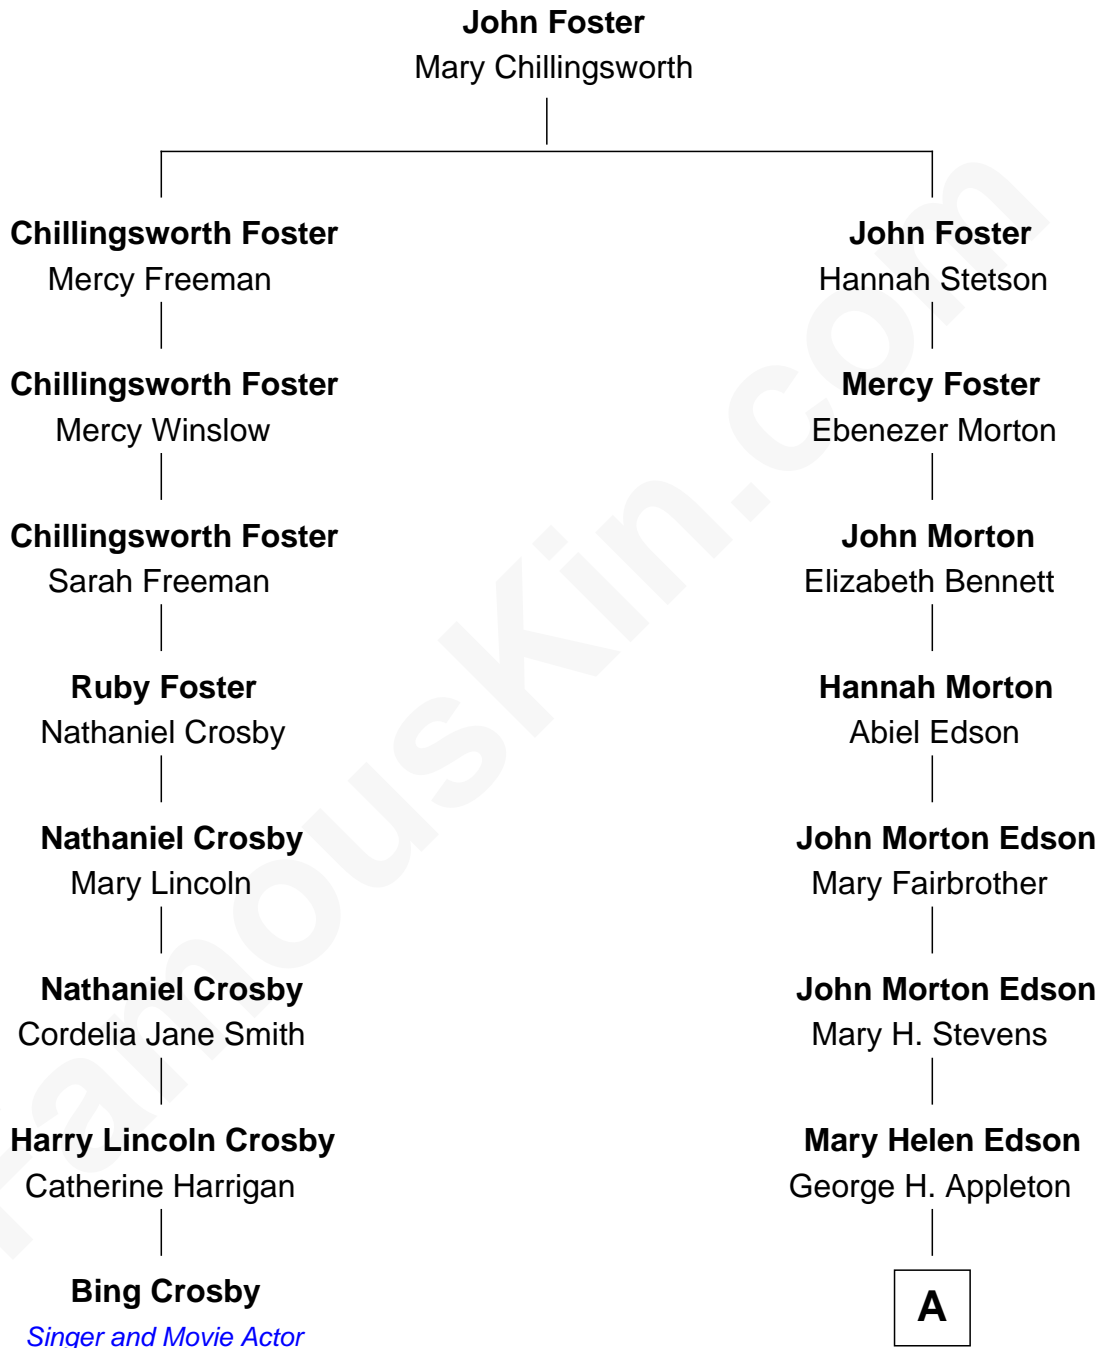

FamousKin.com

Relationship Chart of

Bing Crosby

Singer and Movie Actor

7th cousin 3 times removed of

Marie-Chantal Miller

Crown Princess of Greece

A

Blanche Louise Appleton

Ellis John Springer Miller

Ellis Warren Appleton Miller

Sophia June Squarebriggs

Robert Warren Miller

Marie Clara Pesantes

Marie-Chantal Miller

Crown Princess of Greece