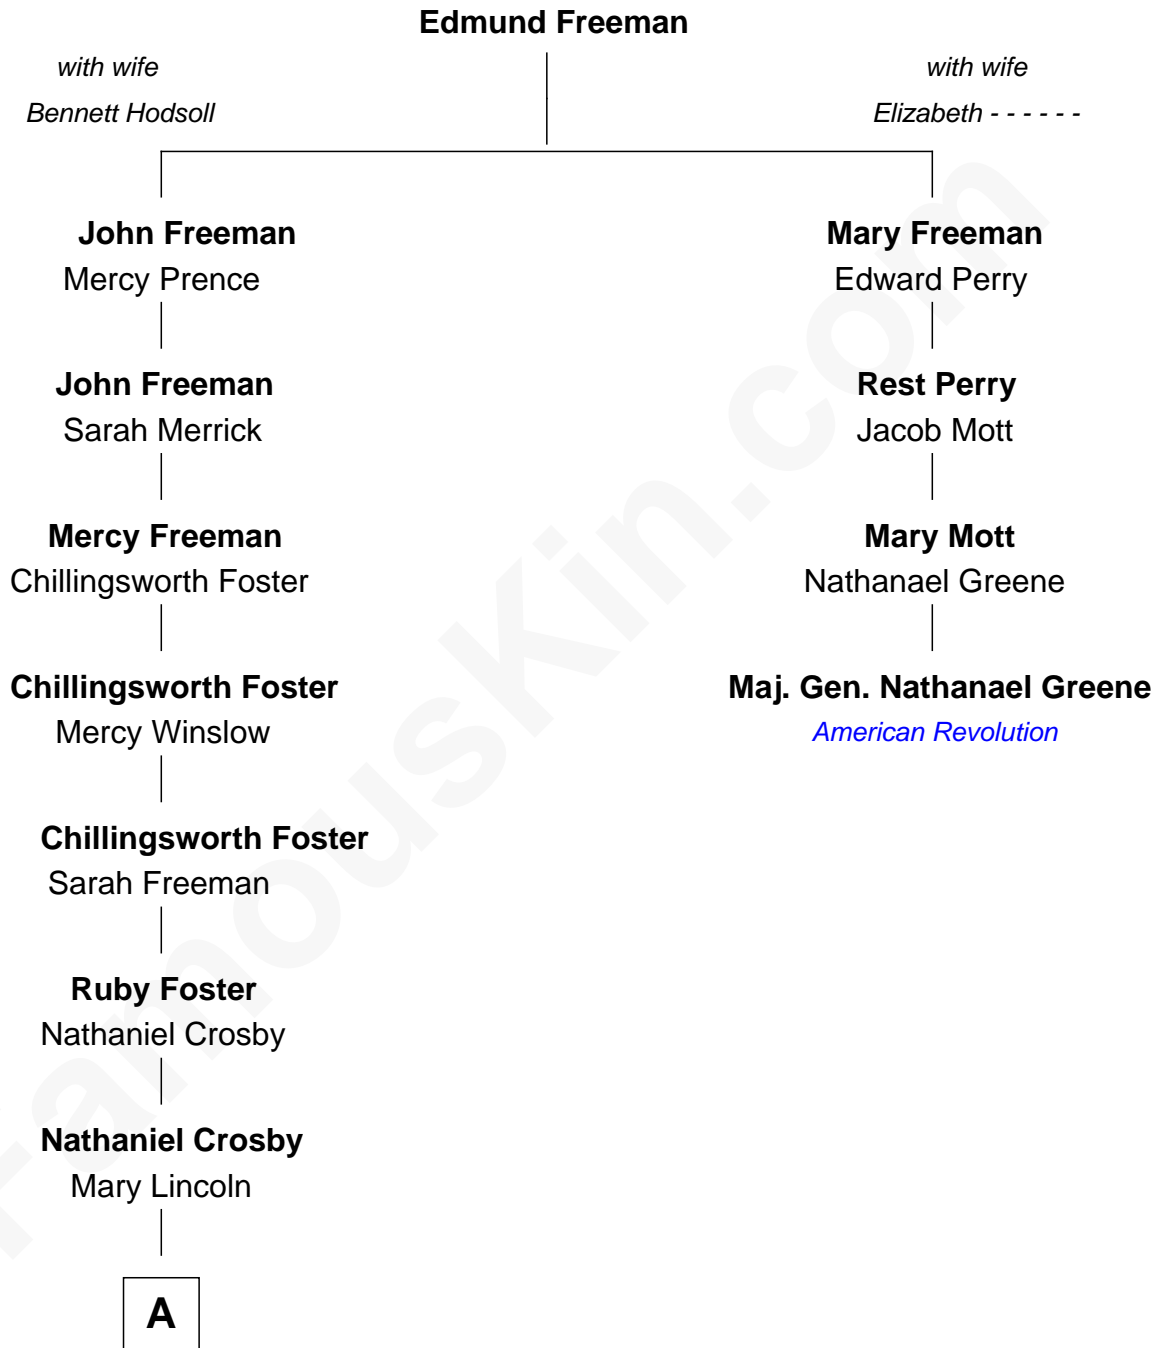

# FamousKin.com

## Relationship Chart of

### Bing Crosby

*Singer and Movie Actor*

3rd cousin 6 times removed of

**Maj. Gen. Nathanael Greene**  
*American Revolution*

**A**

—  
**Nathaniel Crosby**  
Cordelia Jane Smith

—  
**Harry Lincoln Crosby**  
Catherine Harrigan