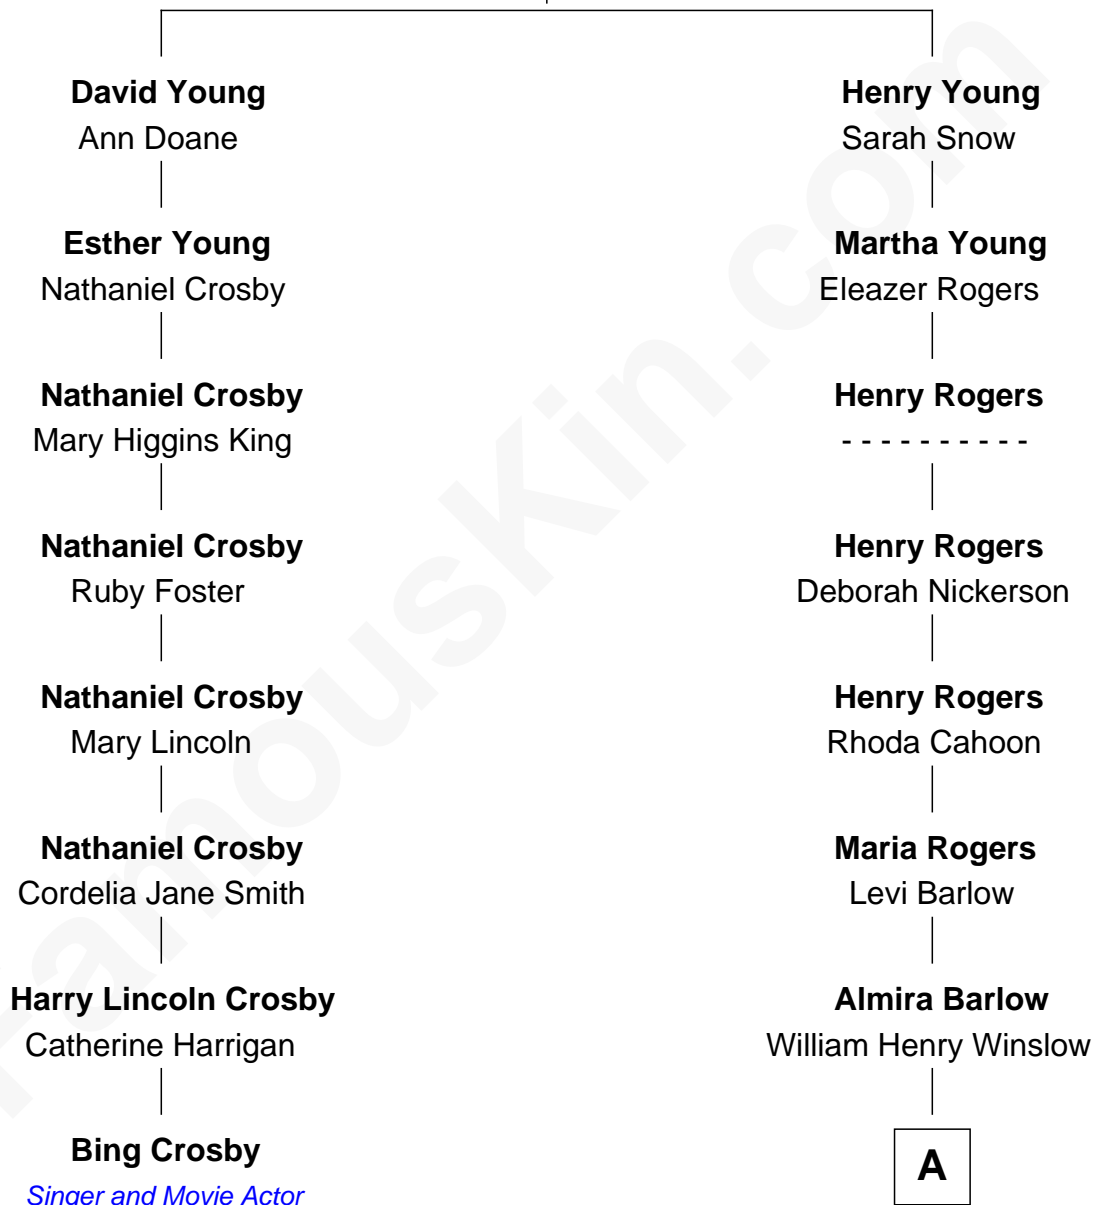

# FamousKin.com Relationship Chart of

**Bing Crosby**

*Singer and Movie Actor*

7th cousin 3 times removed of

**Don Winslow**

*Author and Screenwriter*

**John Young**  
Abigail Howland

A

**William Leonard Winslow**

Jane McIntosh

**Lloyd Robert Winslow**

Dorothy Grace Dandeno

**Donald Lloyd Winslow**

Ottis Mary Scheuermann

**Don Winslow**

*Suspense Novelist*