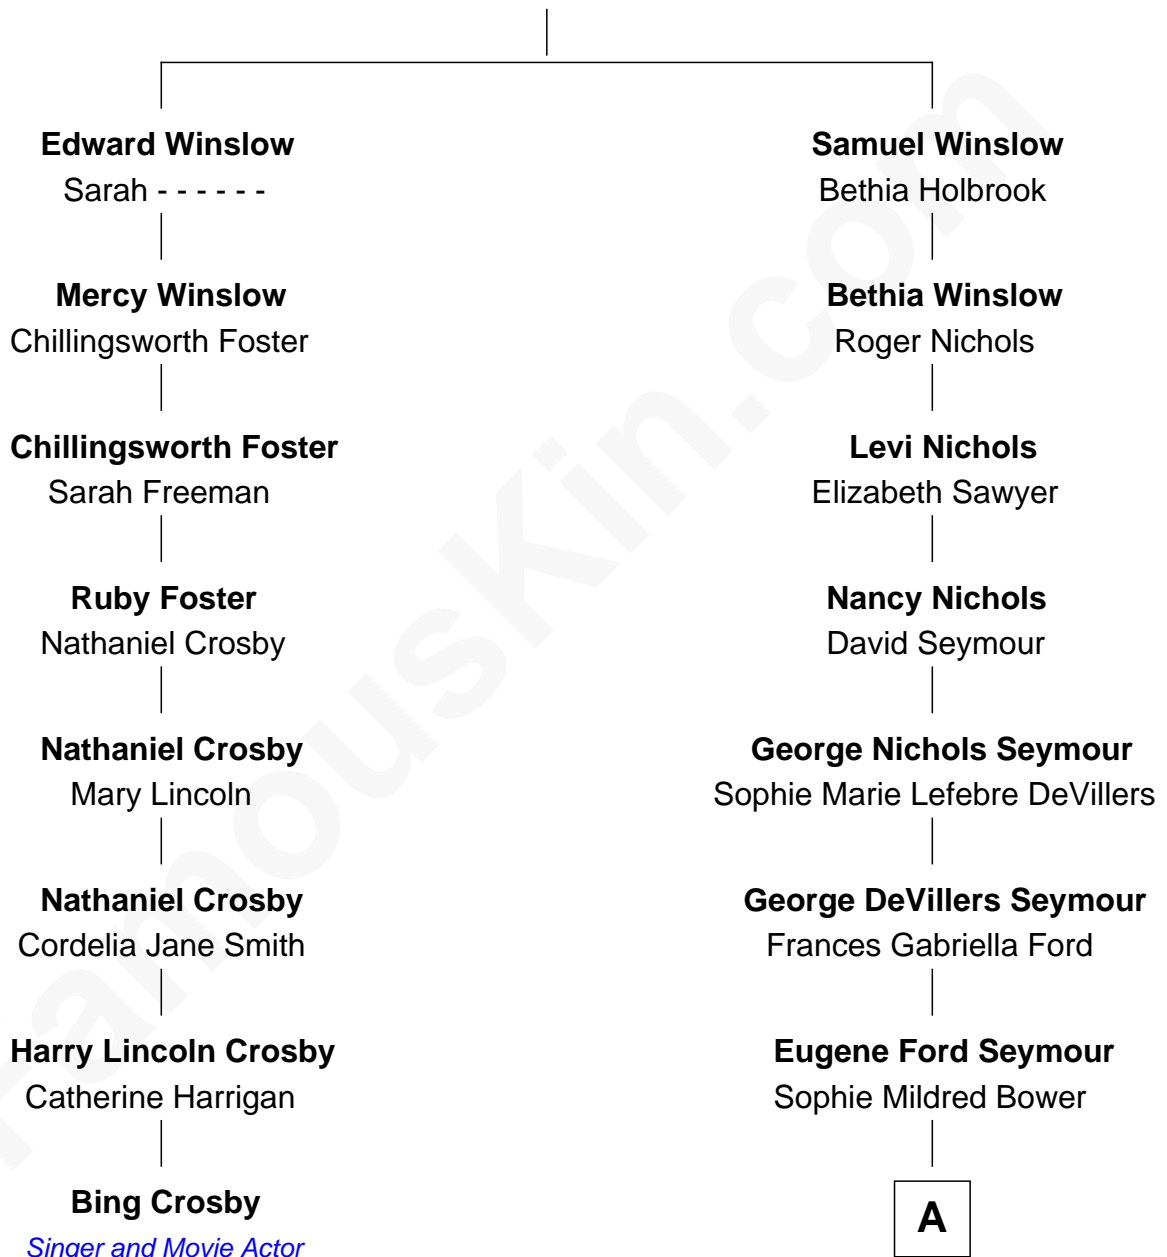

# FamousKin.com Relationship Chart of

**Bing Crosby**

*Singer and Movie Actor*

7th cousin 1 time removed of

**Peter Fonda**

*TV and Movie Actor*

**Kenelm Winslow**

Mercy Worden

A

Frances Ford Seymour  
Henry Jaynes Fonda

**Peter Fonda**  
*TV and Movie Actor*

FamousKin.com