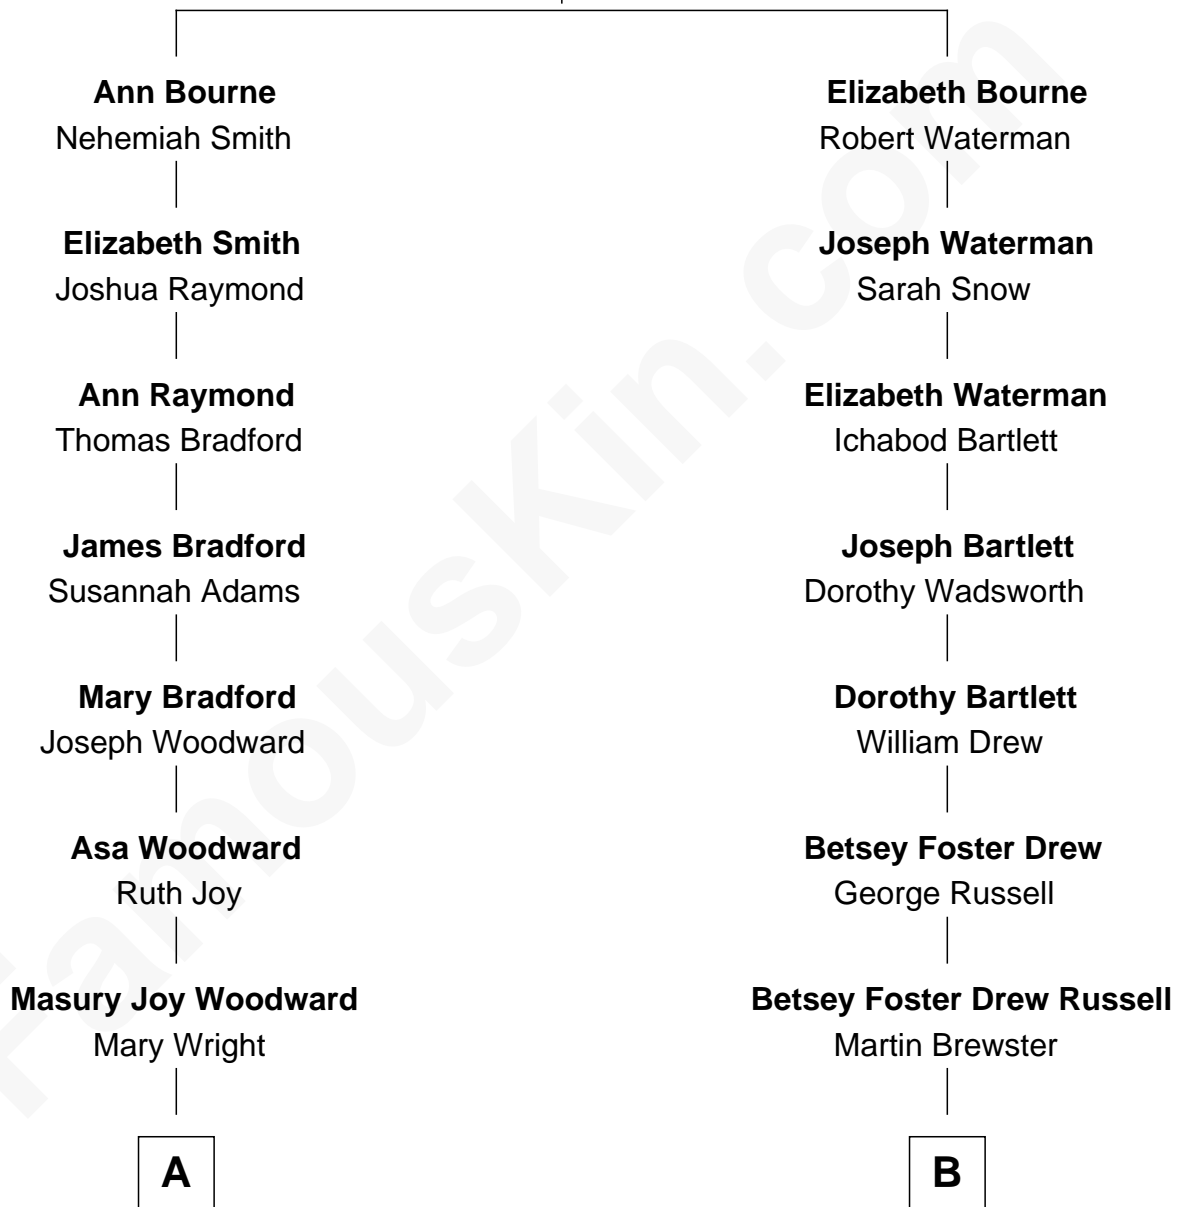

## Relationship Chart of

### Hugh Hefner

*Founder of Playboy Magazine*

9th cousin 1 time removed of

**Admiral William Halsey**  
*U.S. Navy - World War II*

**Thomas Bourne**  
Elizabeth - - - - -

**A**

**Lurena Virginia Woodward**

John Arthur Householder