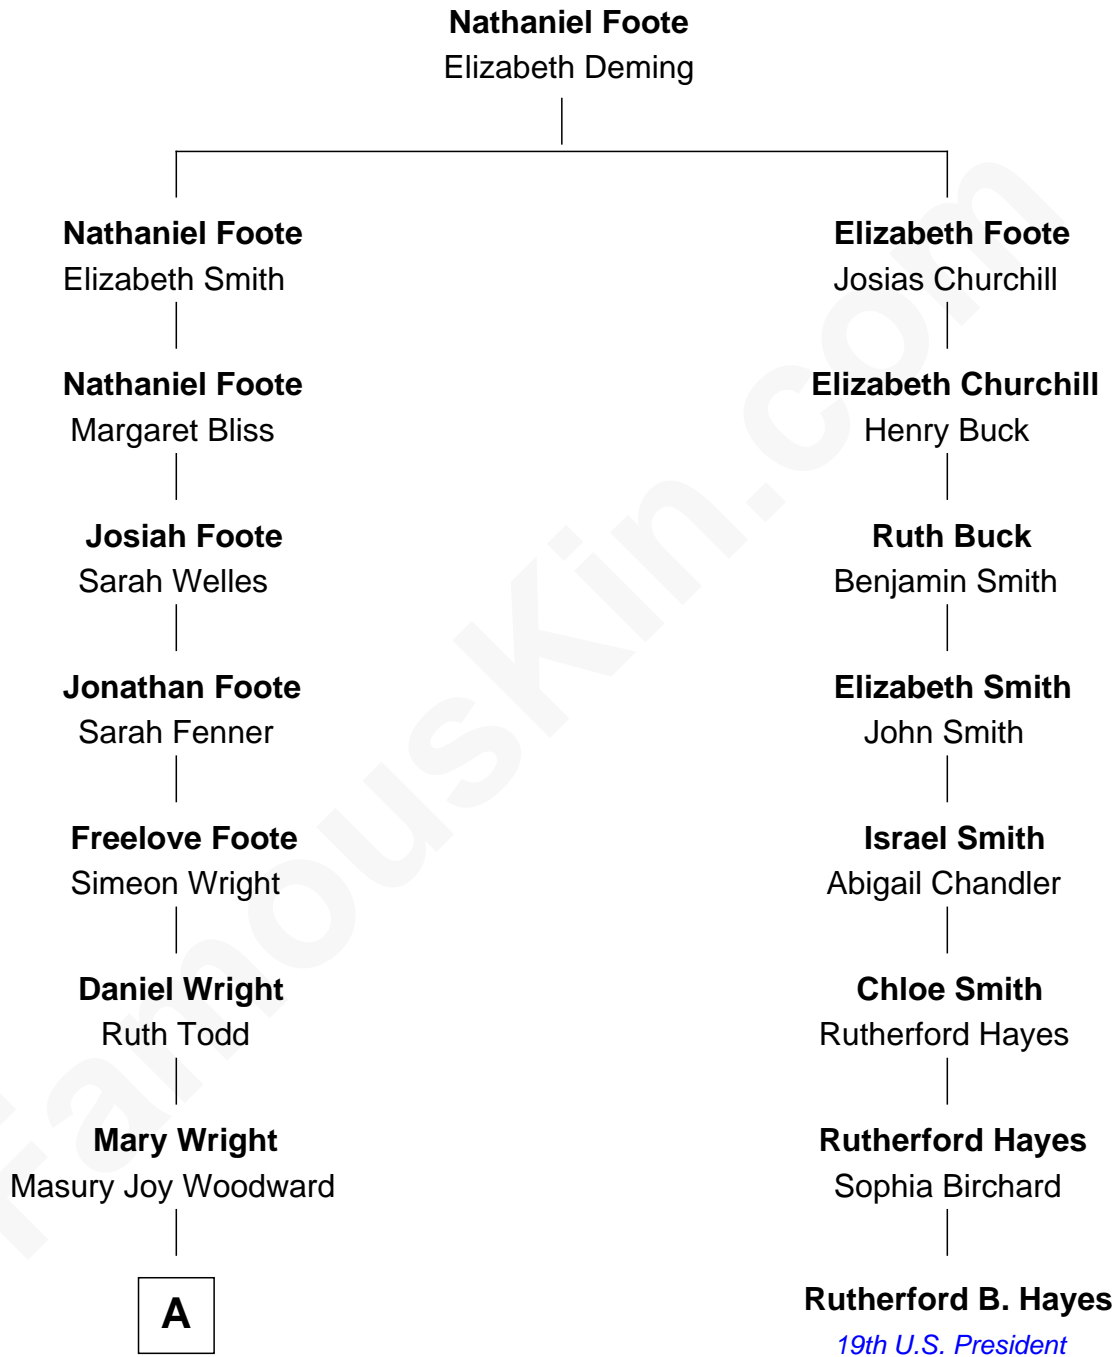

FamousKin.com

Relationship Chart of

Hugh Hefner

Founder of Playboy Magazine

7th cousin 3 times removed of

Rutherford B. Hayes

19th U.S. President

A

—
Lurena Virginia Woodward

John Arthur Householder

—
Lois Nina Householder

James Marston Hefner

—
Glenn Lucius Hefner

Grace Caroline Swanson

—
Hugh Hefner

Founder of Playboy Magazine