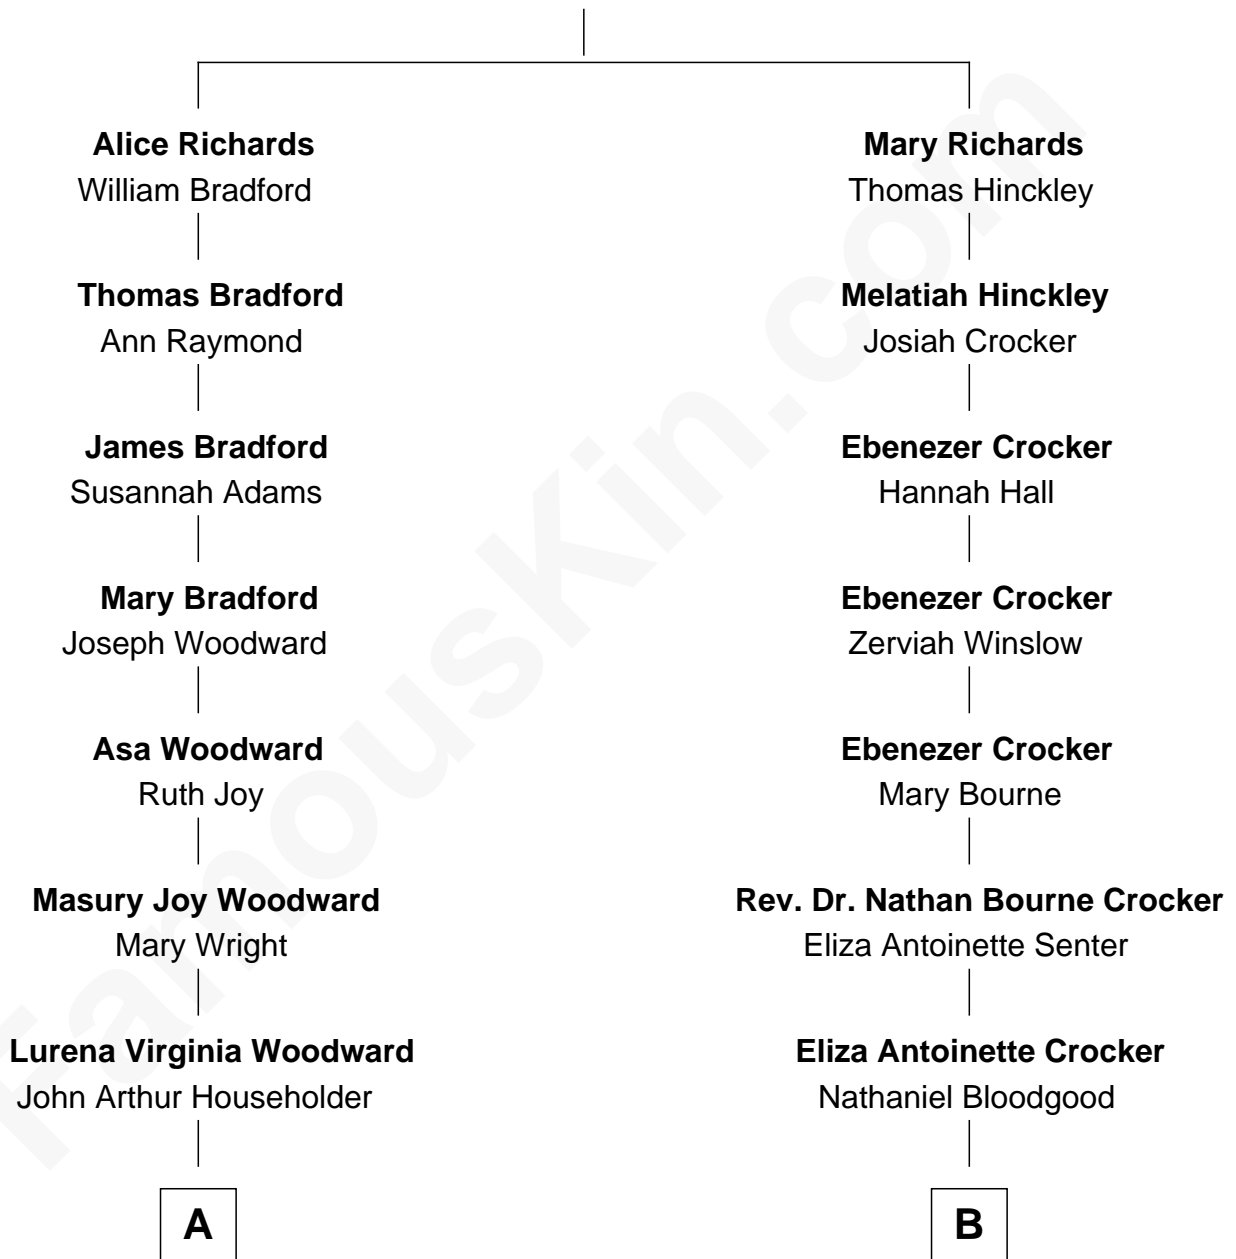

FamousKin.com

Relationship Chart of

Hugh Hefner

Founder of Playboy Magazine

9th cousin 2 times removed of

Kyra Sedgwick

TV and Movie Actress

Thomas Richards

Welthian - - - - -

A

Lois Nina Householder

James Marston Hefner

Glenn Lucius Hefner

Grace Caroline Swanson

Hugh Hefner

Founder of Playboy Magazine

B

Helen Bloodgood

Francis Peabody

Fannie Peabody

Rev. Dr. Endicott Peabody

Helen Peabody

Robert Minturn Sedgwick

Henry Dwight Sedgwick