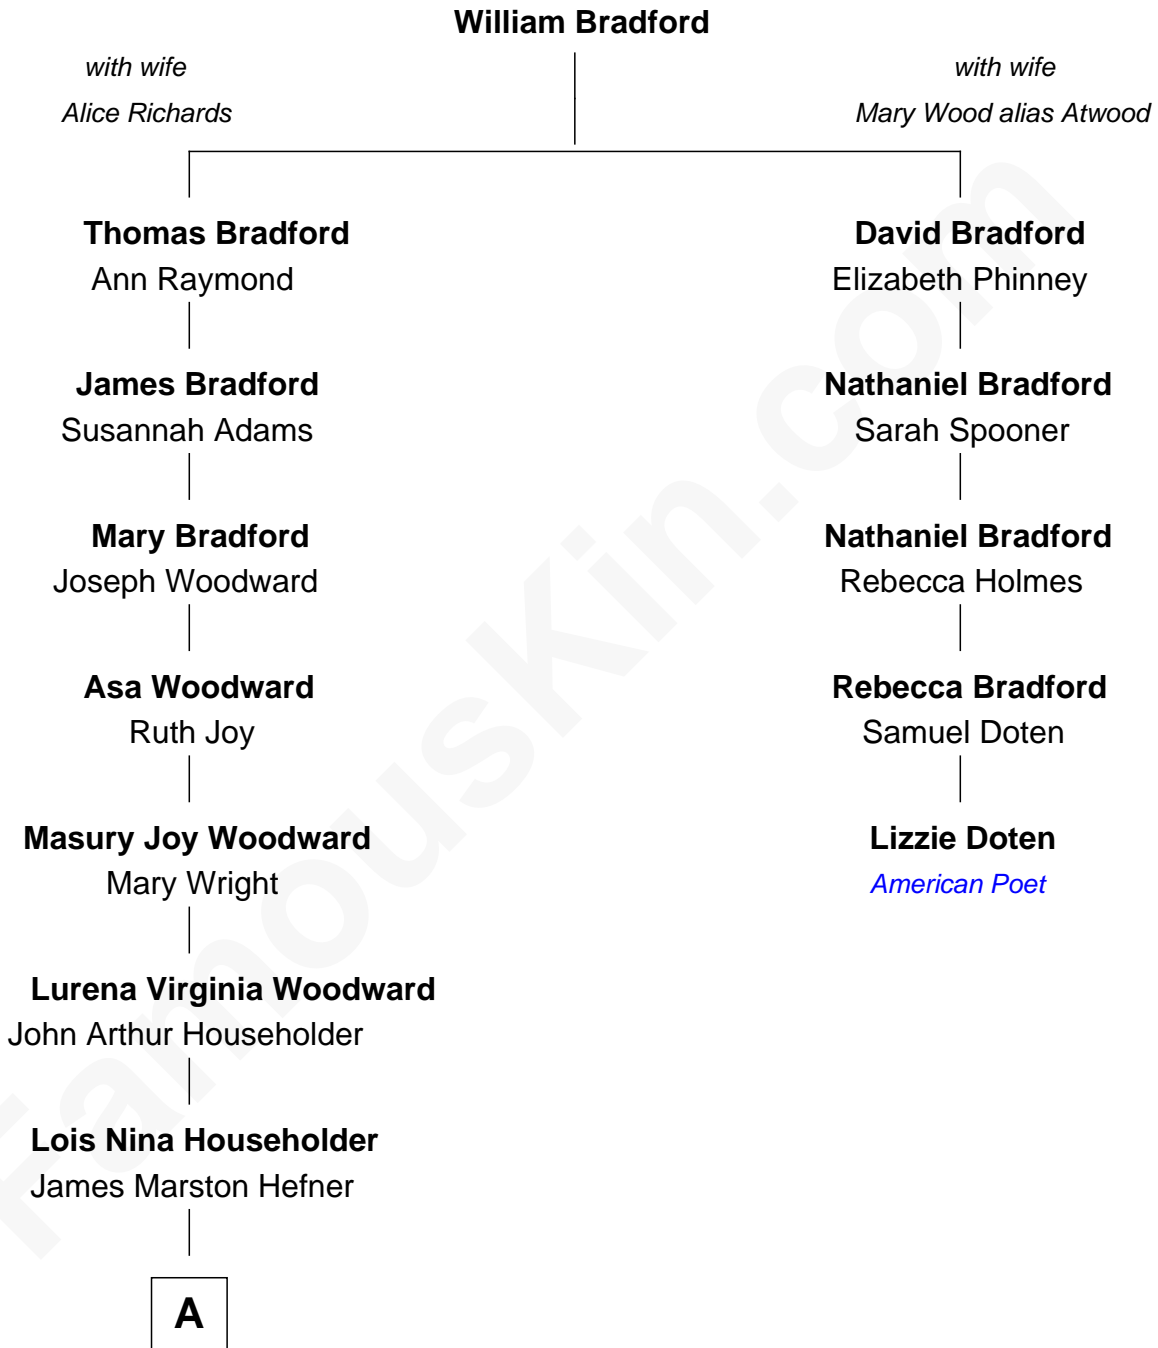

## Relationship Chart of

### Hugh Hefner

*Founder of Playboy Magazine*

4th cousin 4 times removed of

**Lizzie Doten**

*American Poet*

A

Glenn Lucius Hefner  
Grace Caroline Swanson

Hugh Hefner  
*Founder of Playboy Magazine*