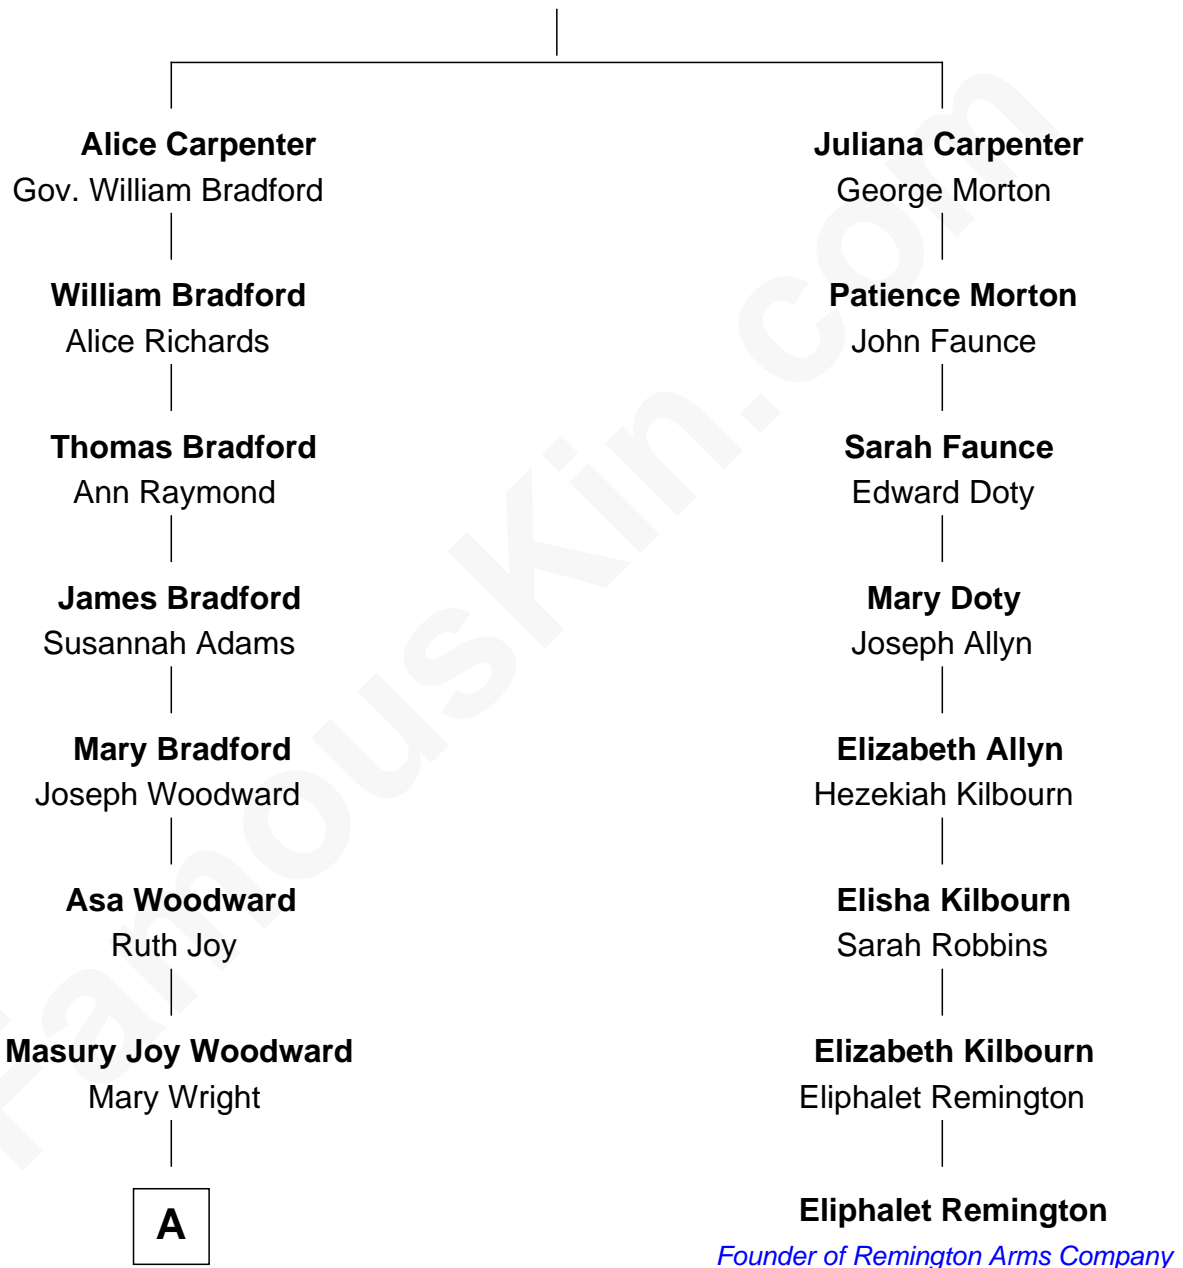

Alexander Carpenter