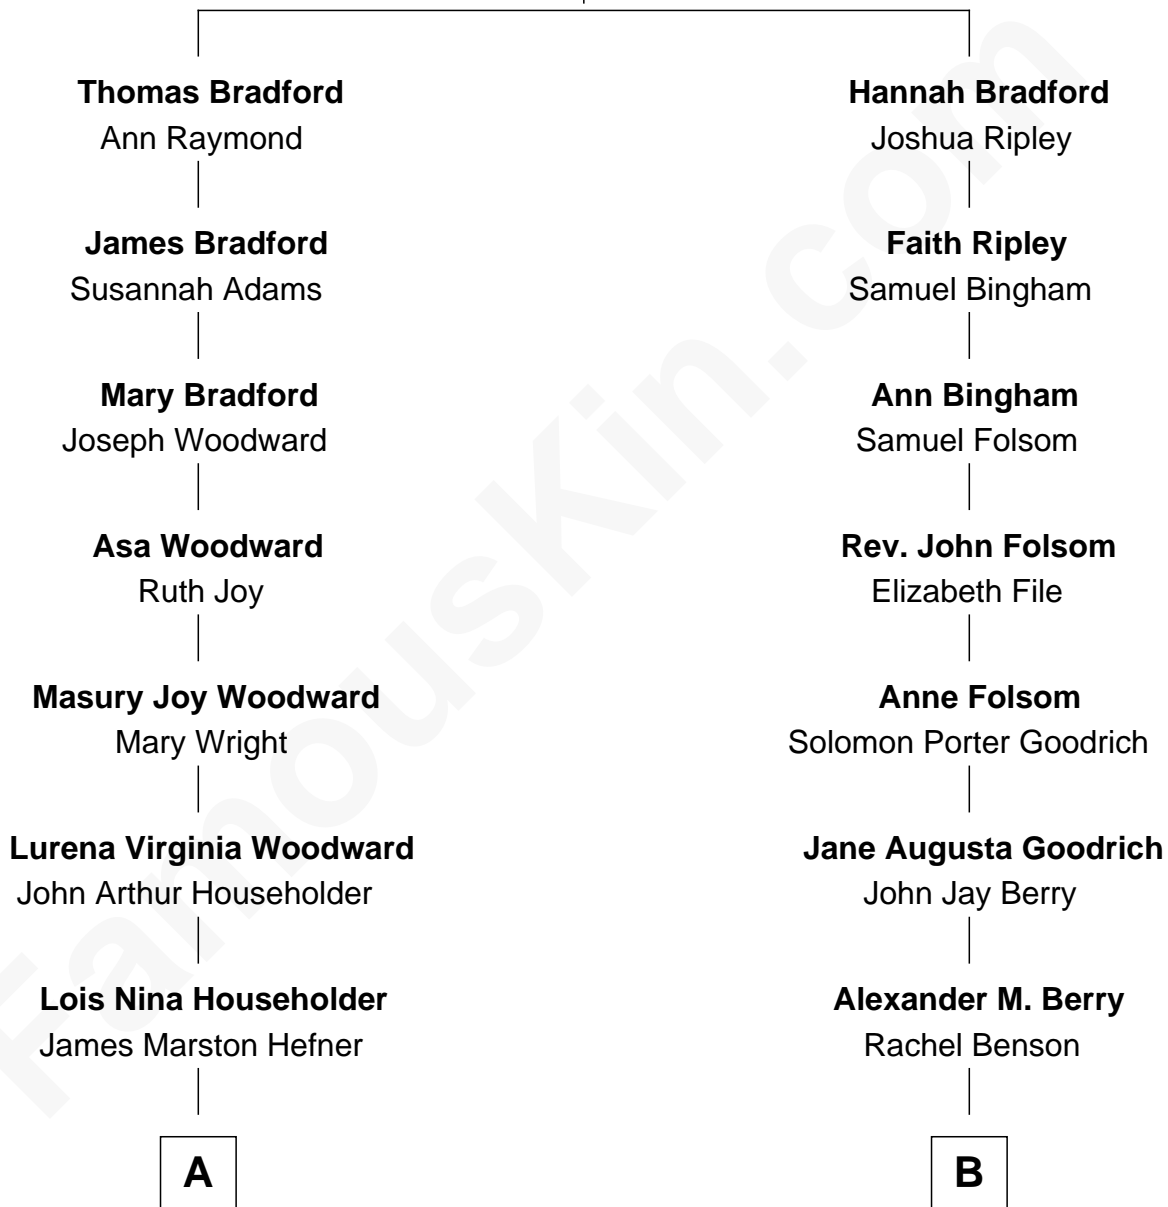

FamousKin.com

Relationship Chart of

Hugh Hefner

Founder of Playboy Magazine

8th cousin 2 times removed of

Sally Field

TV and Movie Actress

William Bradford

Alice Richards

A

Glenn Lucius Hefner
Grace Caroline Swanson

Hugh Hefner
Founder of Playboy Magazine

B

Charlotte Berry
John Quincy Field

Fleet Folsom Field
Jane Elizabeth Fox

Richard Dryden Field
Margaret Joy Morlan

Sally Field
TV and Movie Actress