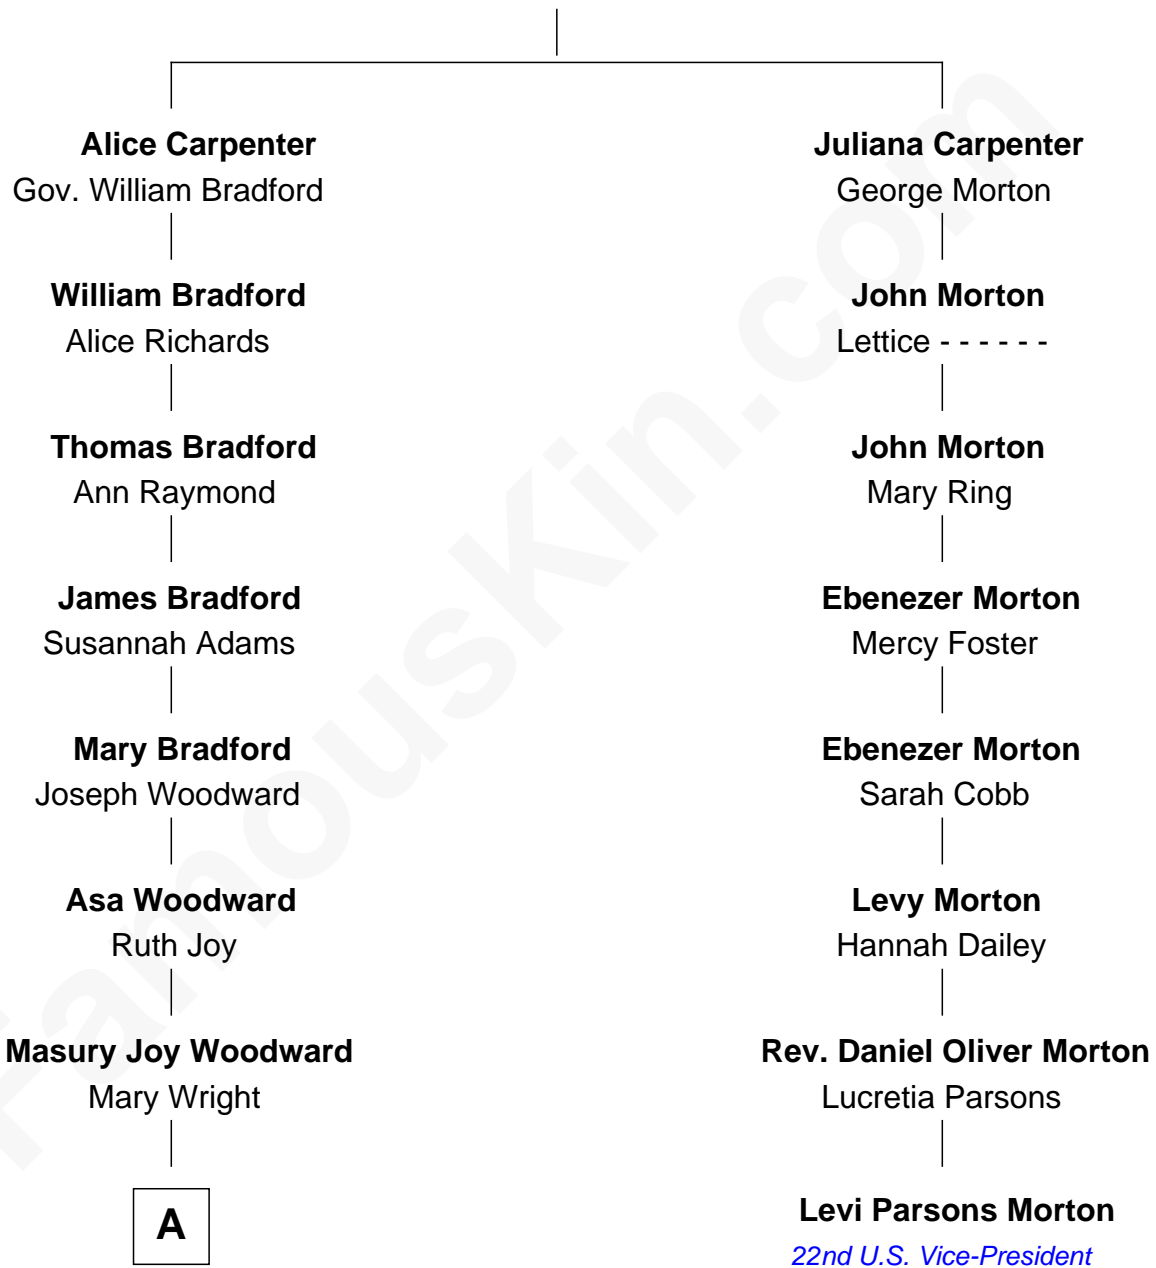

# FamousKin.com Relationship Chart of Hugh Hefner

*Founder of Playboy Magazine*

7th cousin 3 times removed of

**Levi Parsons Morton**  
*22nd U.S. Vice-President*

**Alexander Carpenter**

**A**

—  
**Lurena Virginia Woodward**

John Arthur Householder

—  
**Lois Nina Householder**

James Marston Hefner

—  
**Glenn Lucius Hefner**

Grace Caroline Swanson

—  
**Hugh Hefner**

*Founder of Playboy Magazine*

FamousKin.com