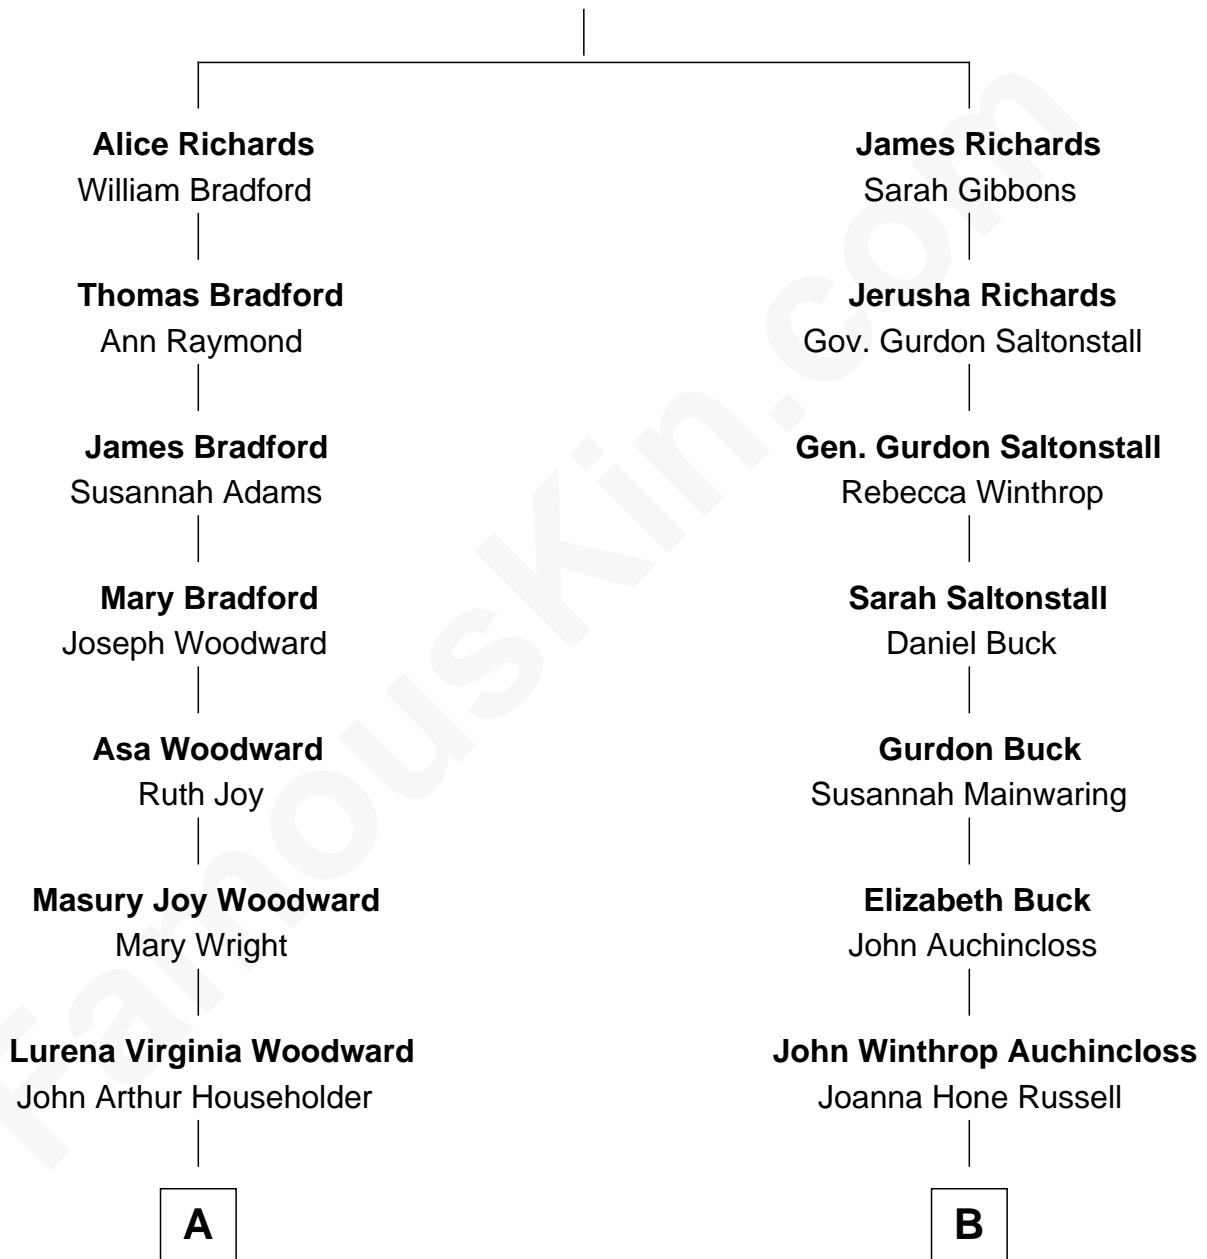

# FamousKin.com Relationship Chart of

**Hugh Hefner**

*Founder of Playboy Magazine*

8th cousin 1 time removed of

**Louis Auchincloss**

*Author*

**Thomas Richards**

Welthian - - - - -

**A**

**Lois Nina Householder**  
James Marston Hefner

**Glenn Lucius Hefner**  
Grace Caroline Swanson

**Hugh Hefner**  
*Founder of Playboy Magazine*

**B**

**Joseph Howland Auchincloss**  
Priscilla Dixon Stanton

**Louis Auchincloss**  
*Author*

FamousKin.com