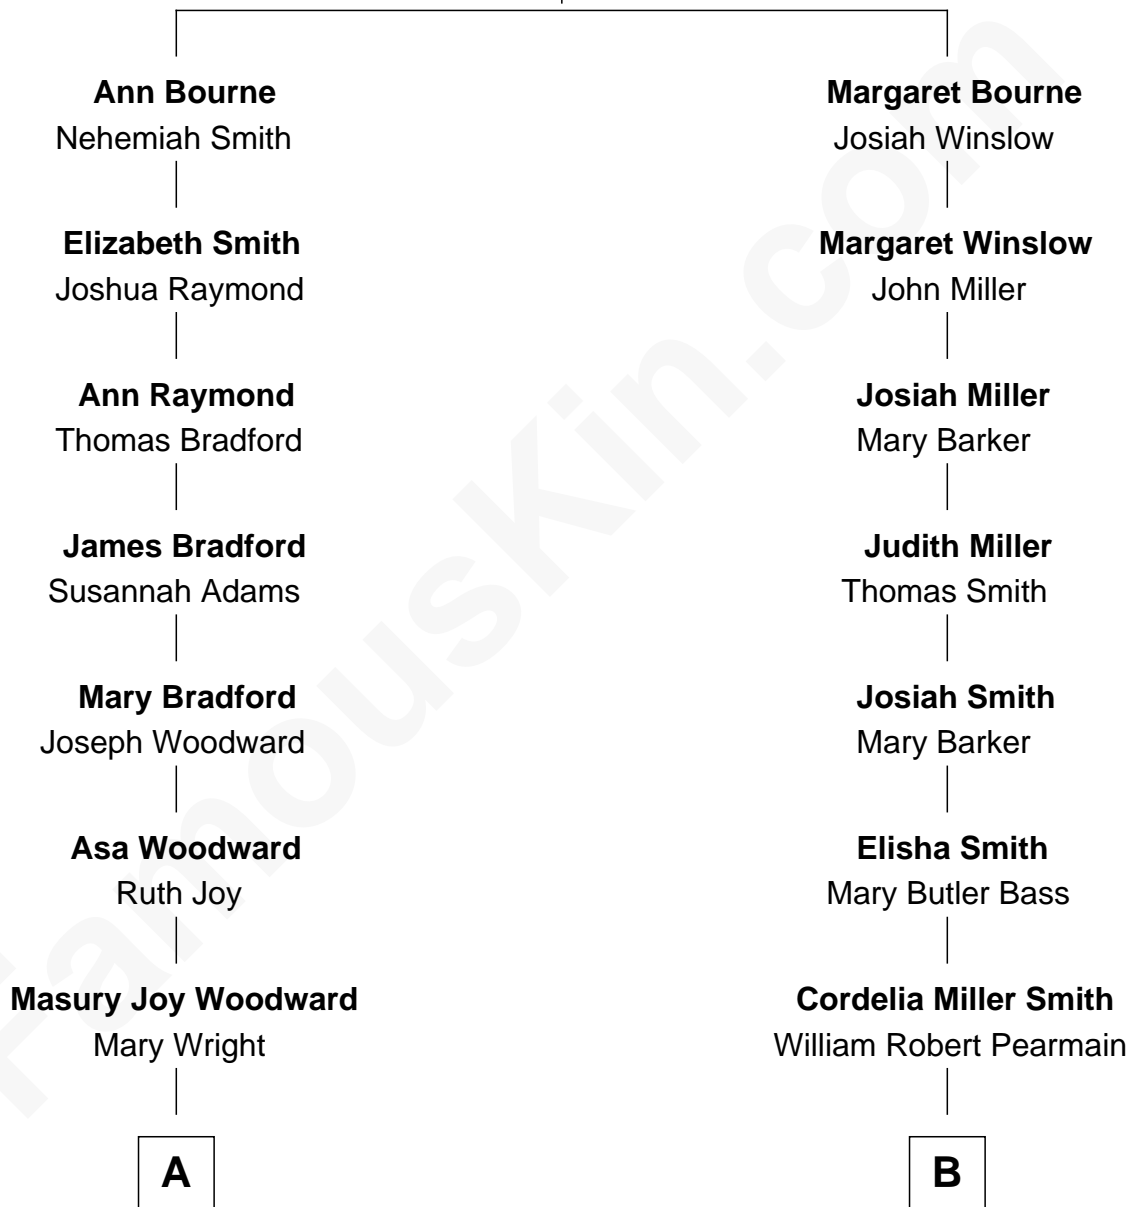

FamousKin.com Relationship Chart of

Hugh Hefner

Founder of Playboy Magazine

9th cousin 1 time removed of

Erskine Childers

4th President of Ireland

Thomas Bourne

Elizabeth - - - - -

A

Lurena Virginia Woodward

John Arthur Householder

Lois Nina Householder

James Marston Hefner

Glenn Lucius Hefner

Grace Caroline Swanson

Hugh Hefner