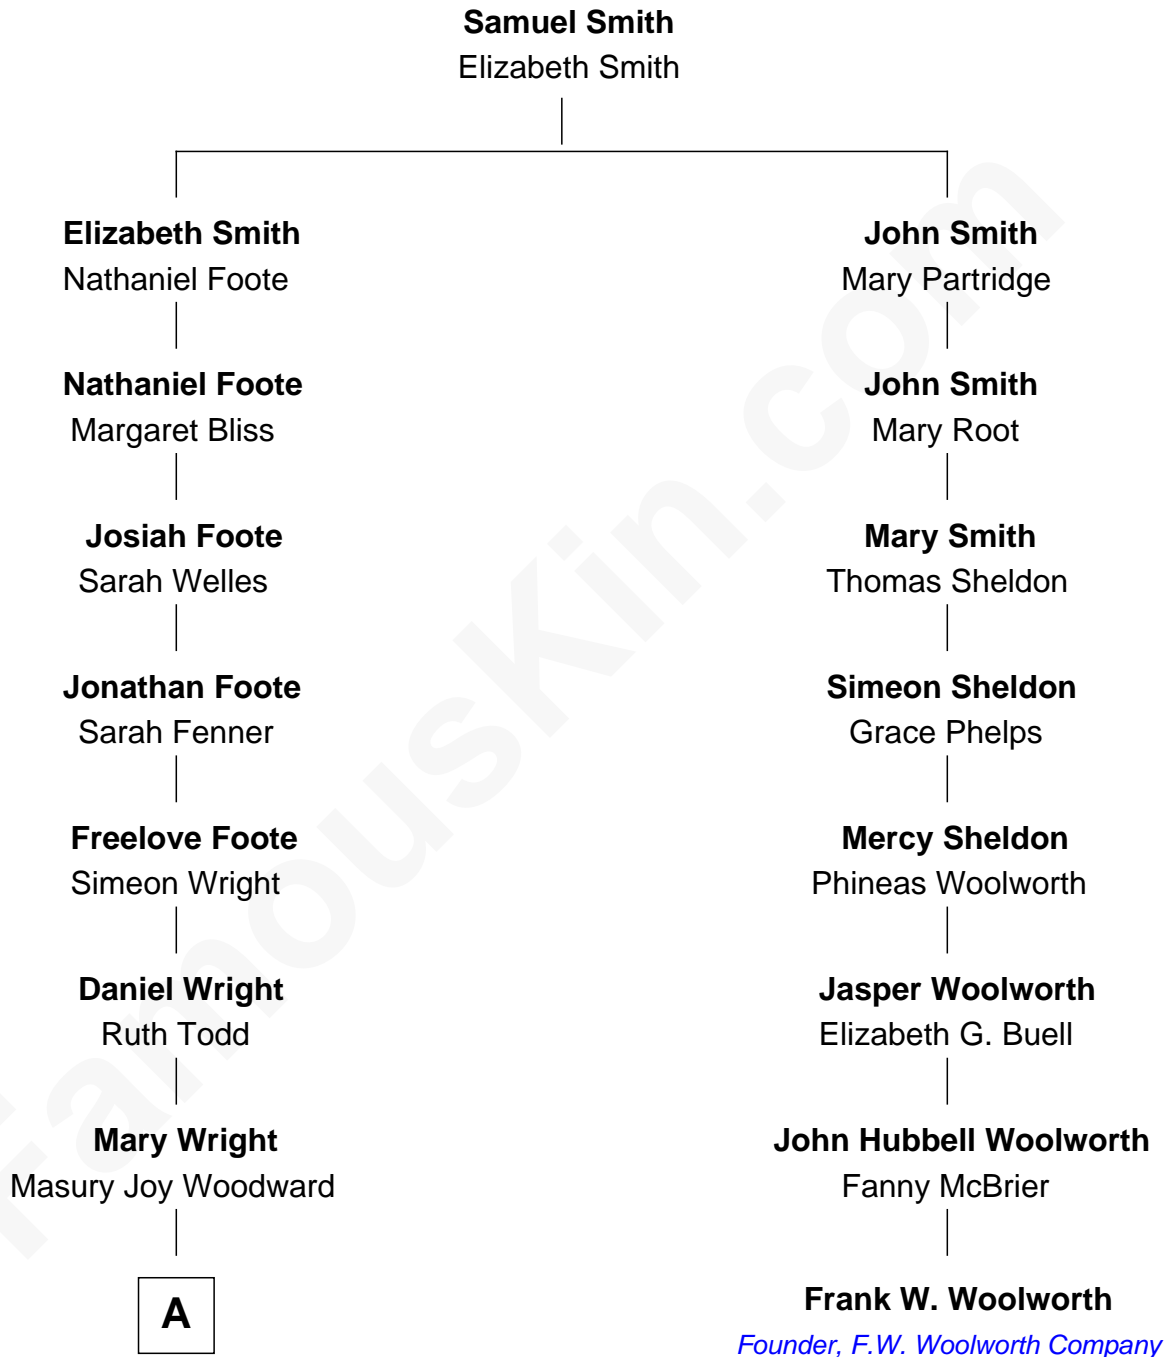

FamousKin.com

Relationship Chart of

Hugh Hefner

Founder of Playboy Magazine

7th cousin 3 times removed of

Frank W. Woolworth

Founder of F.W. Woolworth Company

A

—
Lurena Virginia Woodward

John Arthur Householder

—
Lois Nina Householder

James Marston Hefner

—
Glenn Lucius Hefner

Grace Caroline Swanson

—
Hugh Hefner

Founder of Playboy Magazine