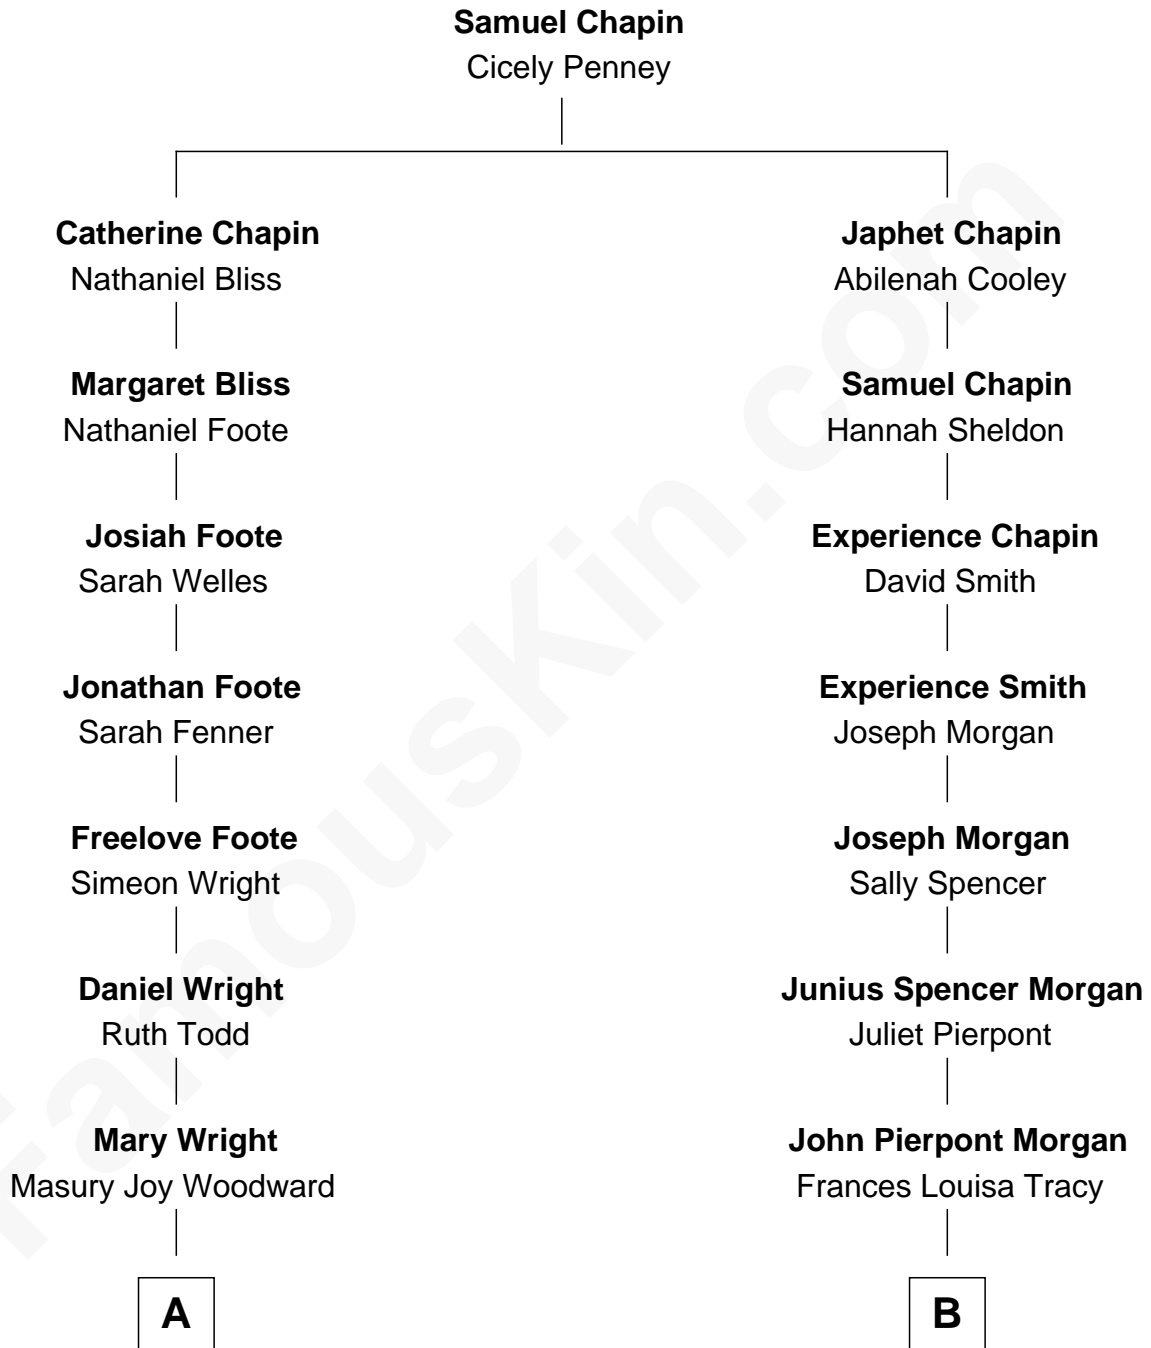

FamousKin.com

Relationship Chart of

Hugh Hefner

Founder of Playboy Magazine

8th cousin 2 times removed of

Henry Sturgis Morgan

Co-Founder of Morgan Stanley

FamousKin.com