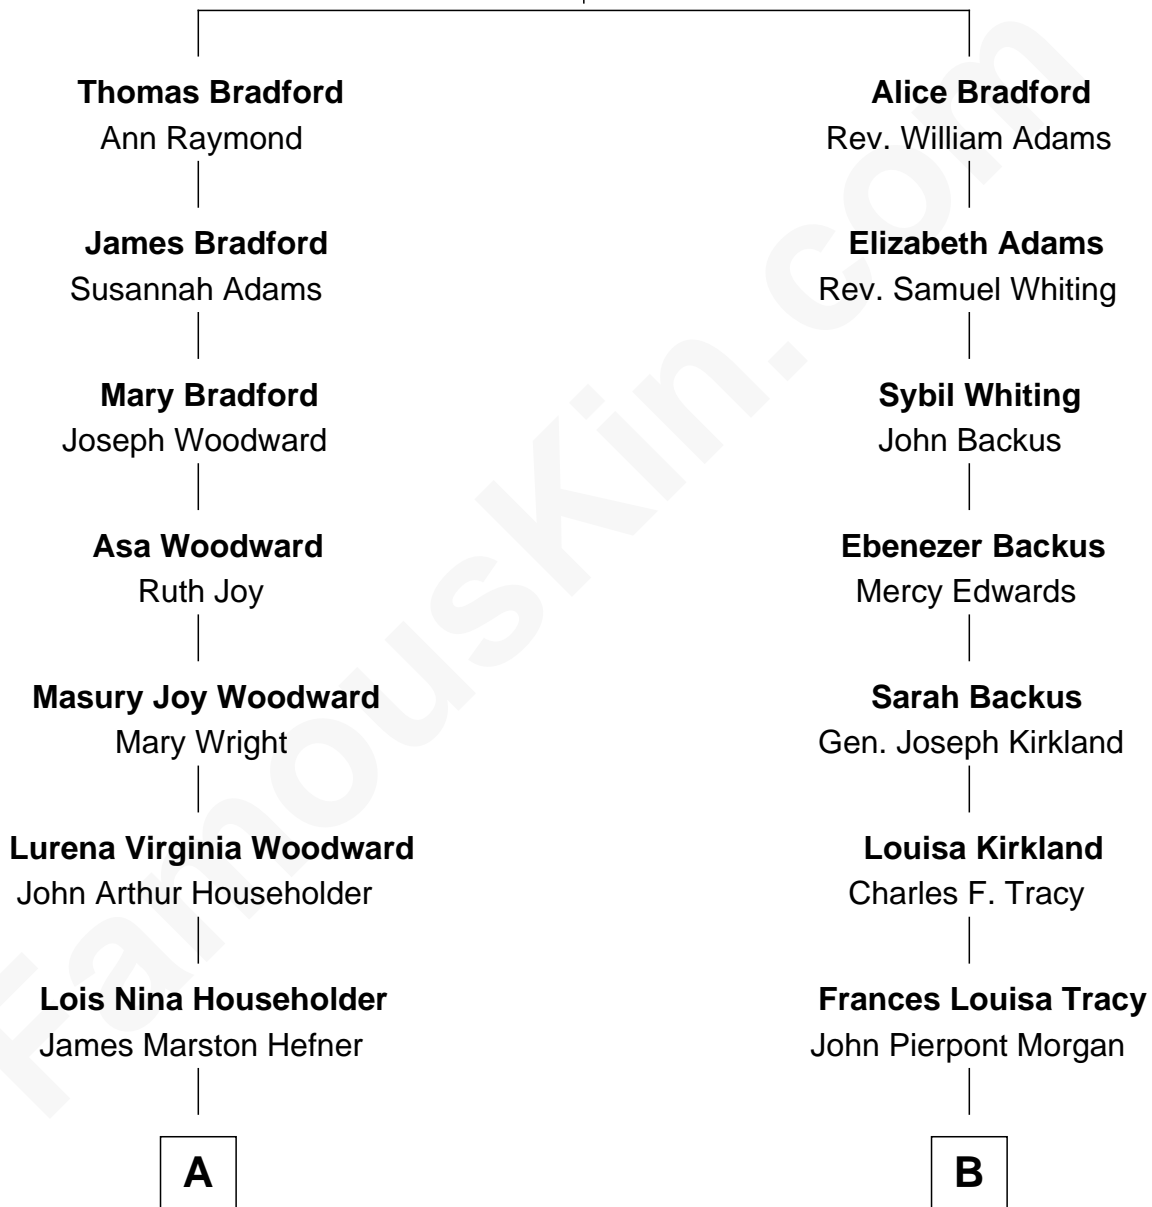

FamousKin.com Relationship Chart of

Hugh Hefner

Founder of Playboy Magazine

8th cousin of

Henry Sturgis Morgan

Co-Founder of Morgan Stanley

William Bradford

Alice Richards

A

Glenn Lucius Hefner
Grace Caroline Swanson

Hugh Hefner
Founder of Playboy Magazine

B

John Pierpont Morgan
Jane Norton Grew

Henry Sturgis Morgan
Co-Founder of Morgan Stanley

FamousKin.com