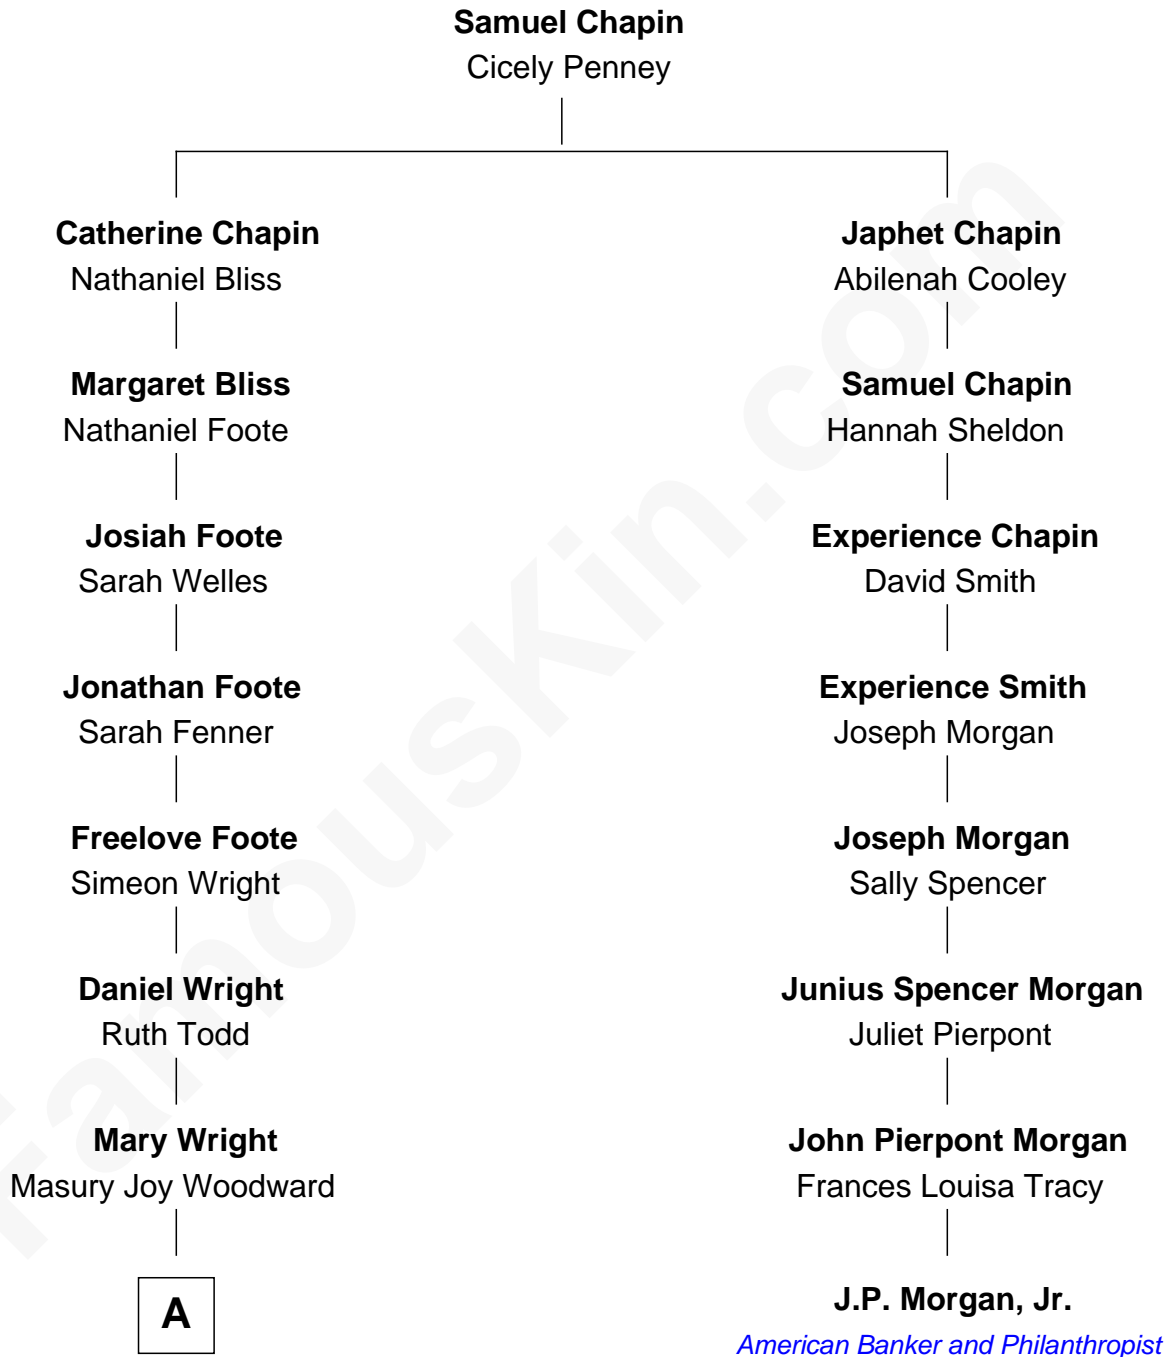

FamousKin.com

Relationship Chart of

Hugh Hefner

Founder of Playboy Magazine

7th cousin 3 times removed of

J.P. Morgan, Jr.

American Banker and Philanthropist

A

—
Lurena Virginia Woodward

John Arthur Householder

—
Lois Nina Householder

James Marston Hefner

—
Glenn Lucius Hefner

Grace Caroline Swanson

—
Hugh Hefner

Founder of Playboy Magazine