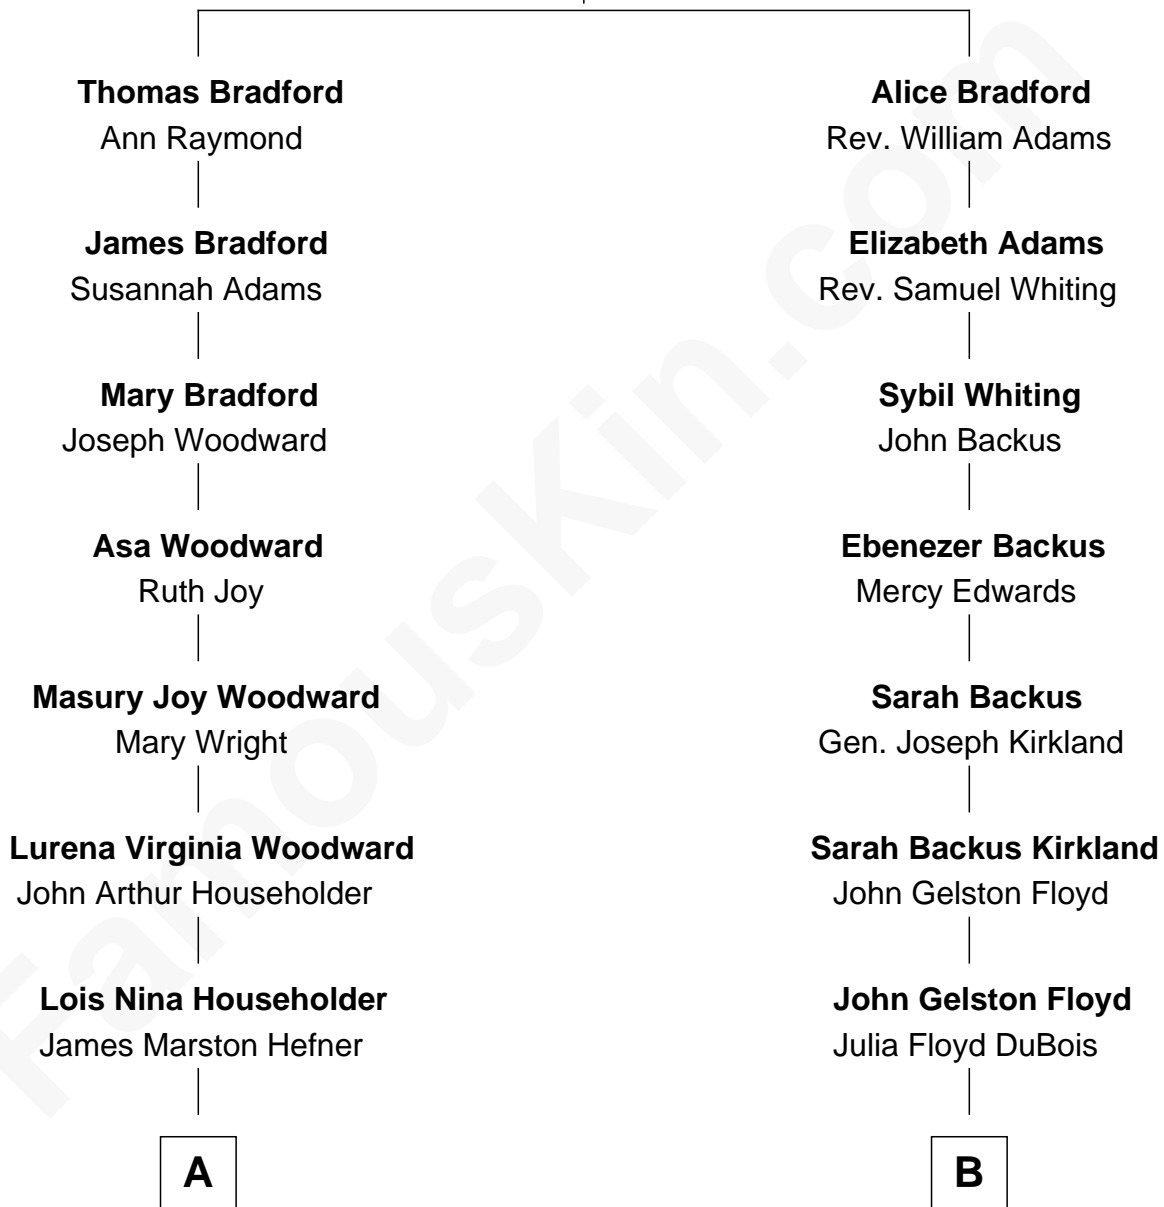

FamousKin.com Relationship Chart of

Hugh Hefner

Founder of Playboy Magazine

8th cousin 1 time removed of

Bill Weld

68th Governor of Massachusetts

William Bradford

Alice Richards

A

Glenn Lucius Hefner
Grace Caroline Swanson

Hugh Hefner
Founder of Playboy Magazine

B

Cornelia DuBois Floyd
John Treadwell Nichols

Mary Blake Nichols
David Weld

Bill Weld
68th Governor of Massachusetts

FamousKin.com