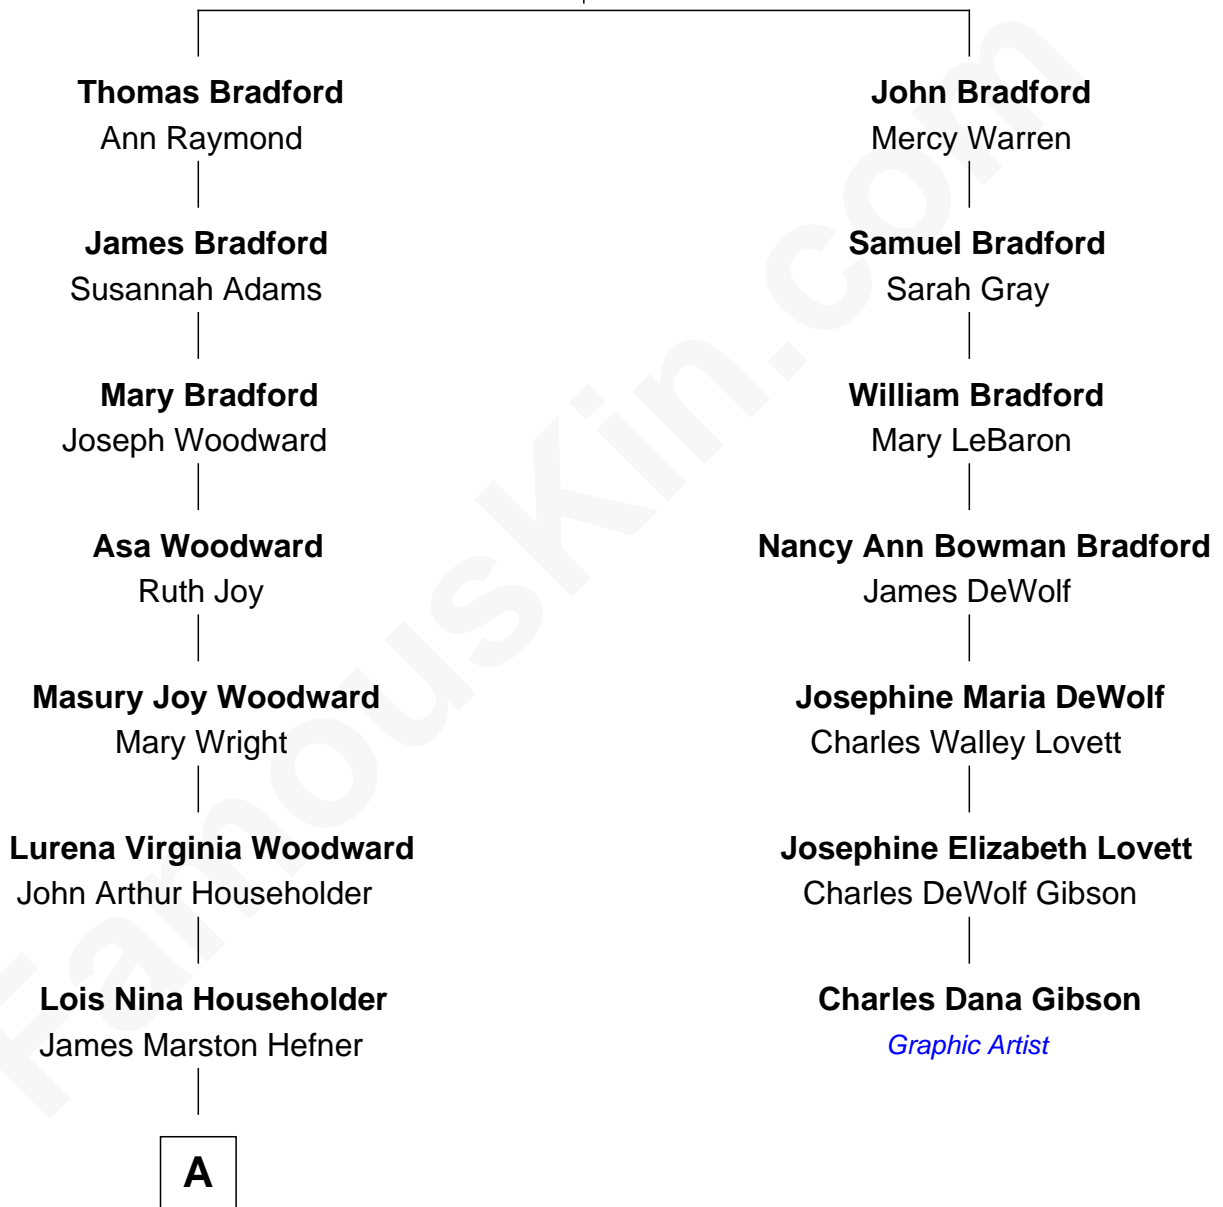

FamousKin.com Relationship Chart of Hugh Hefner

Founder of Playboy Magazine

6th cousin 2 times removed of

Charles Dana Gibson

Graphic Artist

William Bradford

Alice Richards

A

—
Glenn Lucius Hefner
Grace Caroline Swanson

—
Hugh Hefner
Founder of Playboy Magazine

FamousKin.com