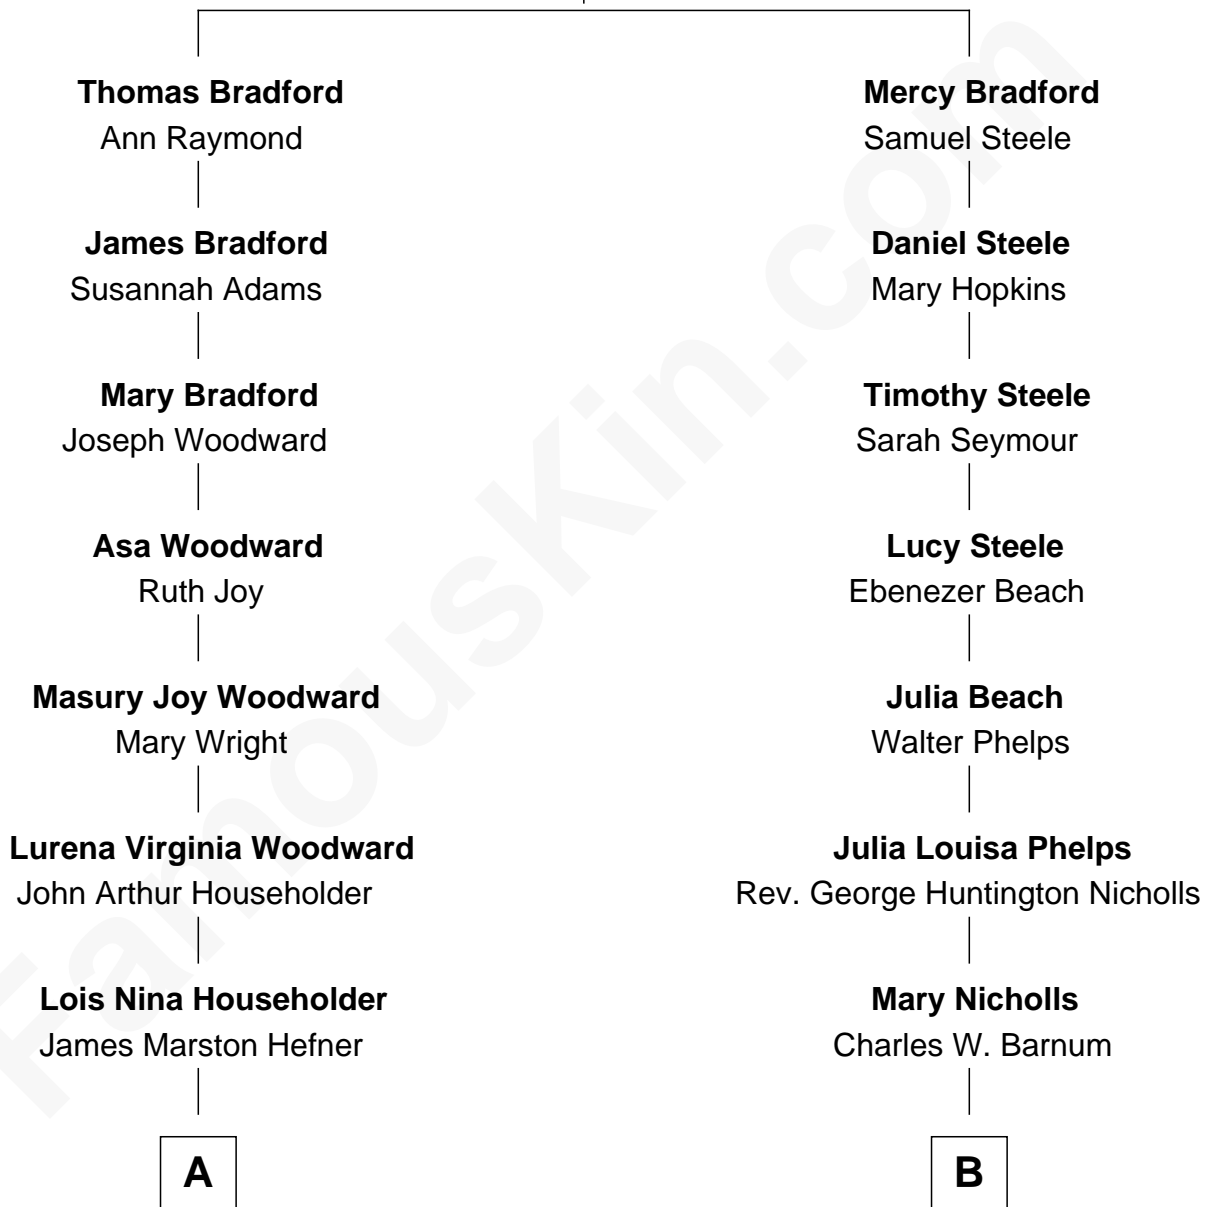

FamousKin.com

Relationship Chart of

Hugh Hefner

Founder of Playboy Magazine

8th cousin 2 times removed of

Treat Williams

TV & Movie Actor

William Bradford

Alice Richards

A

Glenn Lucius Hefner
Grace Caroline Swanson

Hugh Hefner
Founder of Playboy Magazine

B

Richard Nicholls Barnum
Marian Hutchison Cocks

Eleanor Barnum
Treat Payne Andrew

Marian Andrew
Richard Norman Williams