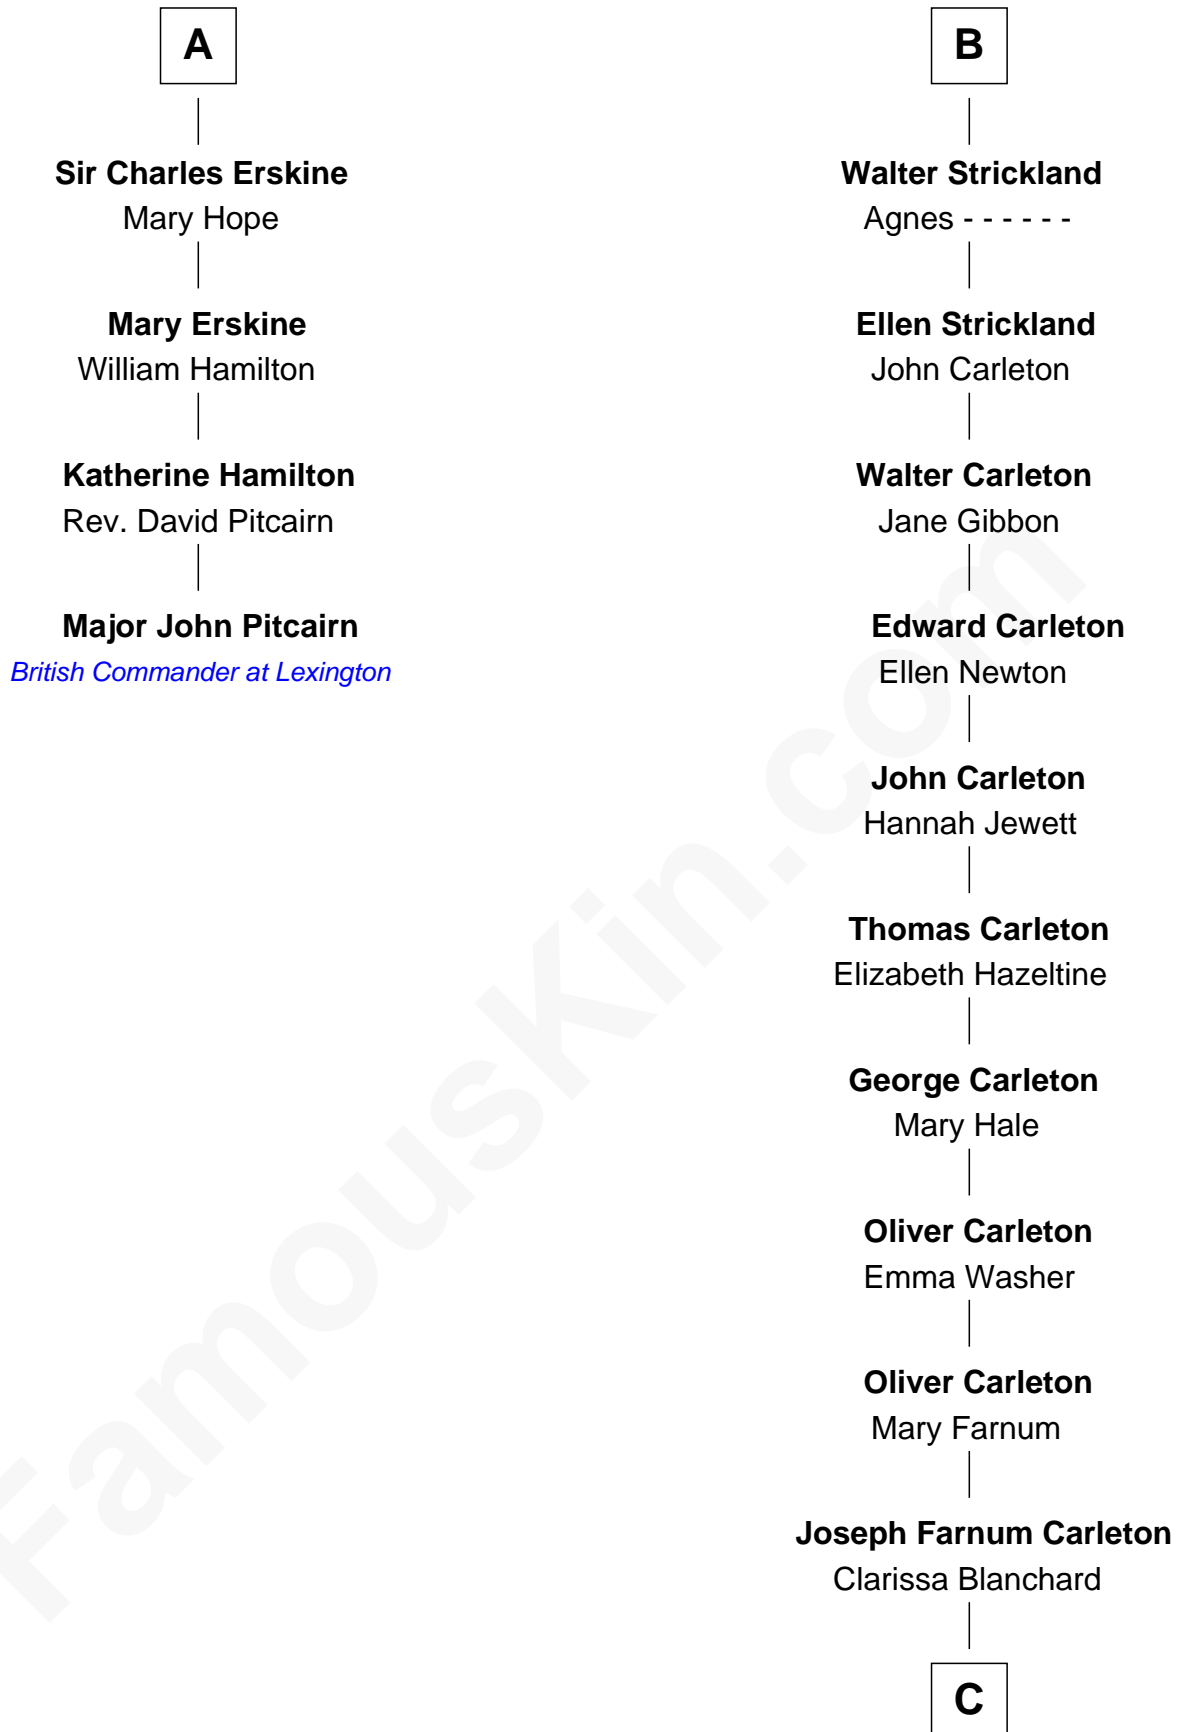

FamousKin.com

Relationship Chart of

Major John Pitcairn

British Commander at Battle of Lexington

10th cousin 11 times removed of

Mickey Rourke
Movie Actor

John of Gaunt
Katherine Roet

Sir John Beaufort
Margaret de Holand

Joan Beaufort
Sir James Stewart

John Stewart
Eleanor Sinclair

Margaret Stewart
Sir William Murray

Sir William Murray
Katherine Campbell

Annabel Murray
John Erskine

John Erskine
Mary Stewart

A

Joan Beaufort
Sir Robert de Ferrers

Mary Ferrers
Ralph de Neville

John Neville
Elizabeth Newmarch

Jane de Neville
Sir William Gascoigne

Margaret Gascoigne
Sir Christopher Ward

Anne Ward
Sir Ralph Neville

Katherine Neville
Sir Walter Strickland

B

C

Hiram Wilson Carleton

Charlotte M. Fellows

Joseph Clinton Carleton

Maud Alice Fitts

Hazel May Carleton

Leonard Ernest Cameron