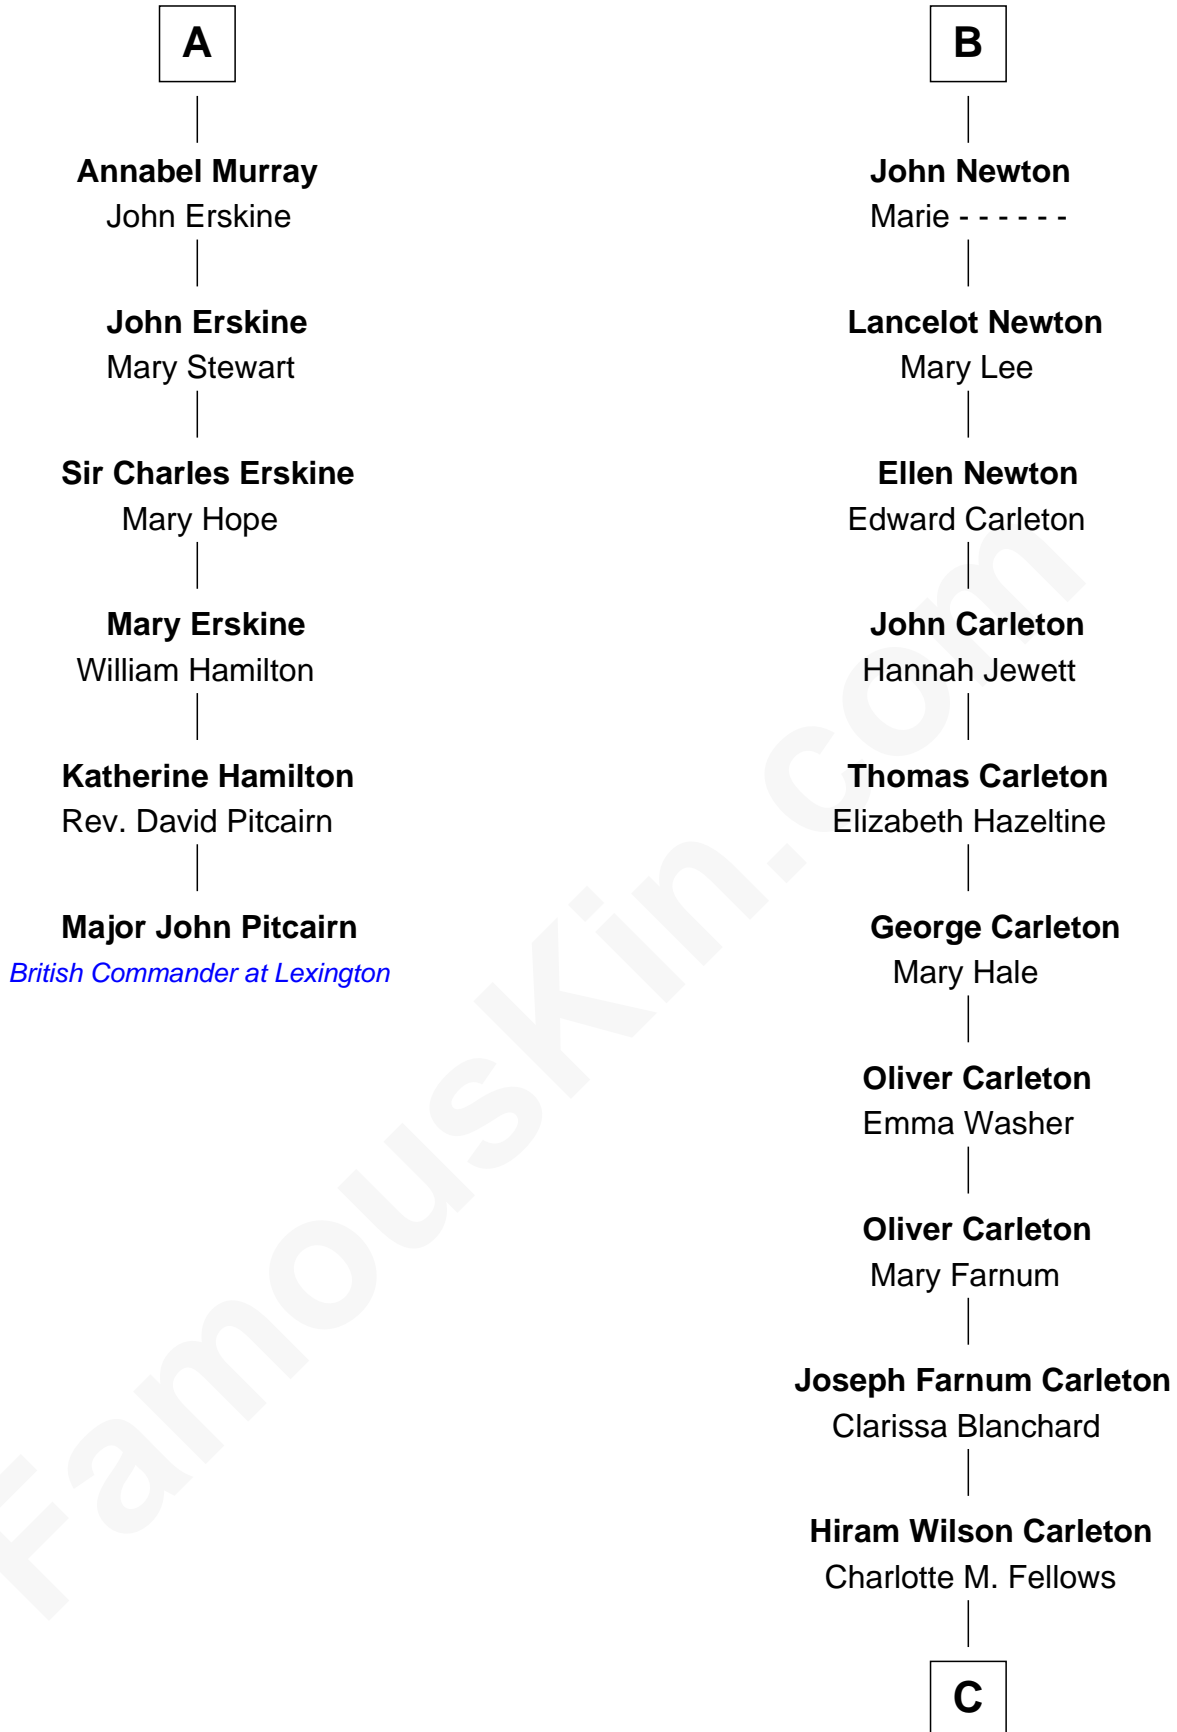

FamousKin.com

Relationship Chart of

Major John Pitcairn

British Commander at Battle of Lexington

12th cousin 8 times removed of

Mickey Rourke
Movie Actor

Edmund Fitzalan
Alice de Warenne

Richard Fitzalan
Eleanor Plantagenet

Lora FitzHugh
Sir John Constable

John Stewart
Eleanor Sinclair

Isabel Constable
Stephen de Thorpe

Margaret Stewart
Sir William Murray

Margaret Thorpe
John Newton

Sir William Murray
Katherine Campbell

John Newton
Margaret Grimston

A

B

C

Joseph Clinton Carleton

Maud Alice Fitts

Hazel May Carleton

Leonard Ernest Cameron

Annette Elizabeth Cameron