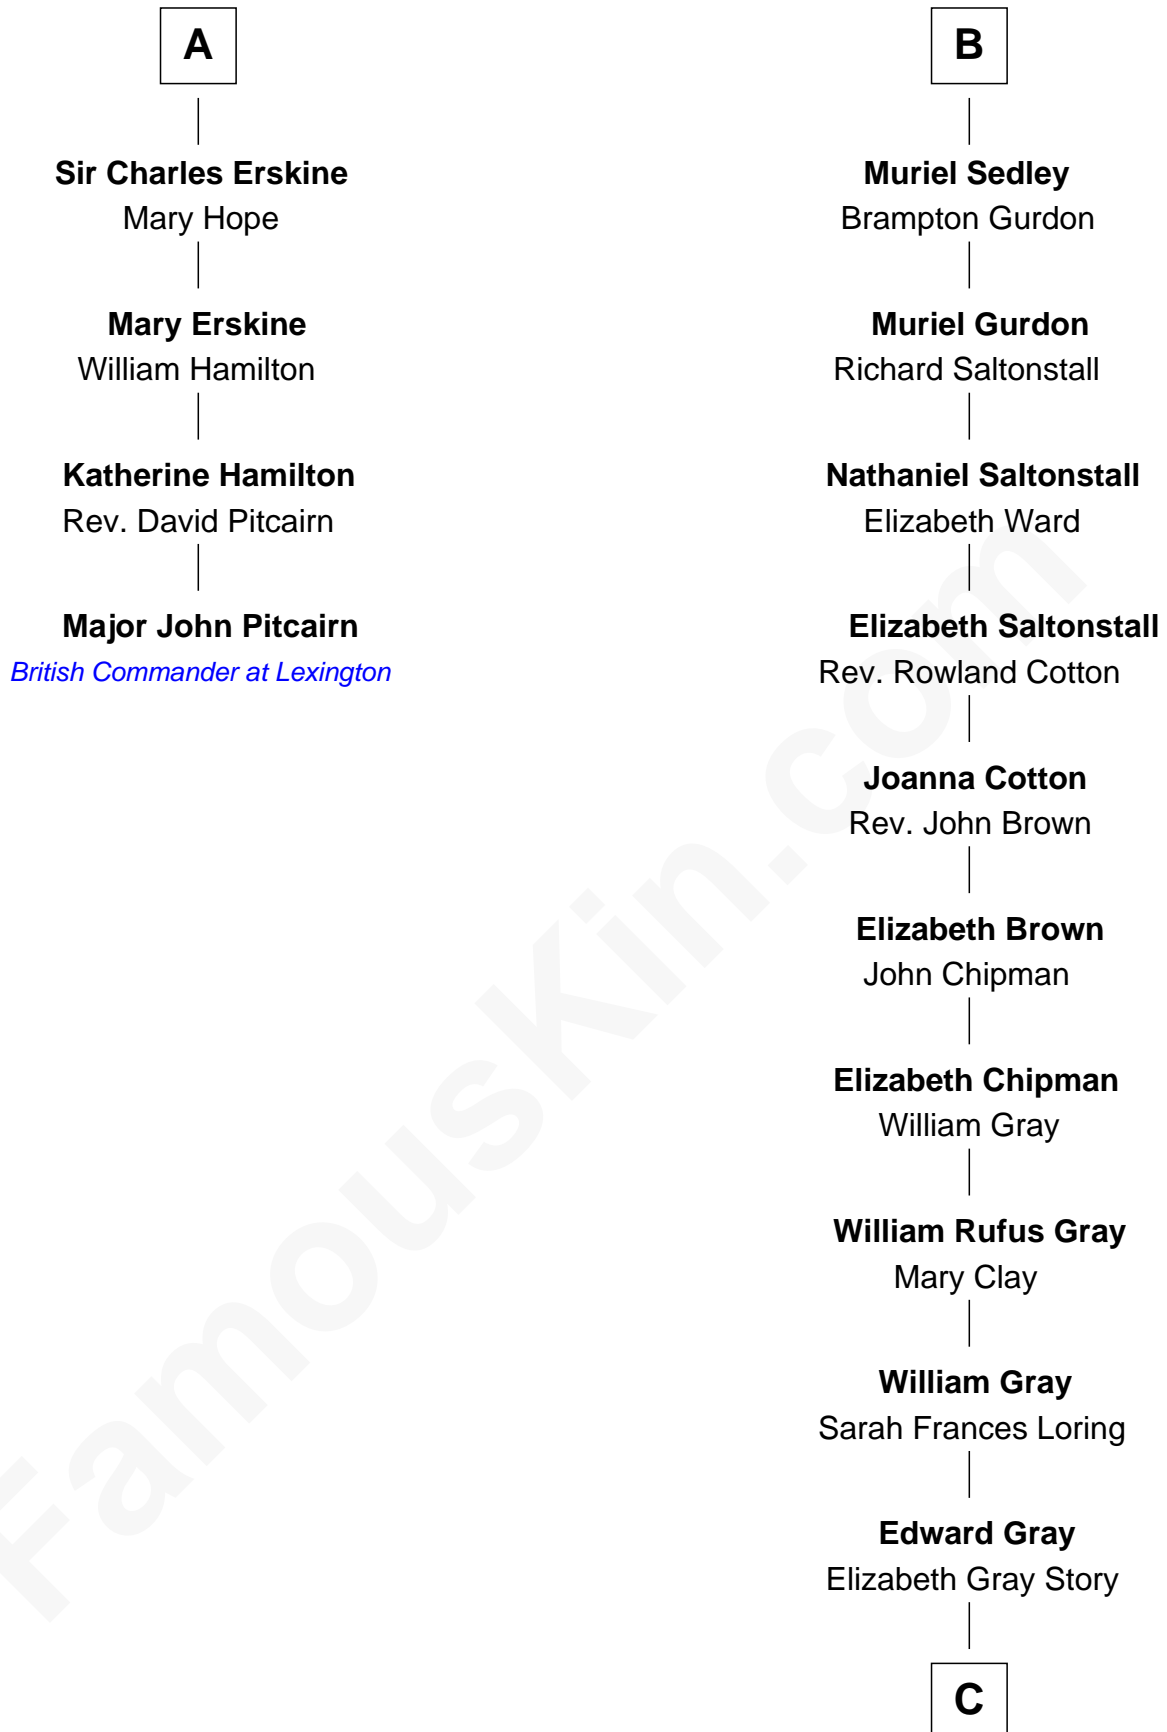

FamousKin.com

Relationship Chart of

Major John Pitcairn

British Commander at Battle of Lexington

10th cousin 9 times removed of

Story Musgrave
NASA Astronaut

C

Marguerite Gray
John Butler Swann

Marguerite Swann
Percy Musgrave

Story Musgrave
NASA Astronaut

FamousKin.com