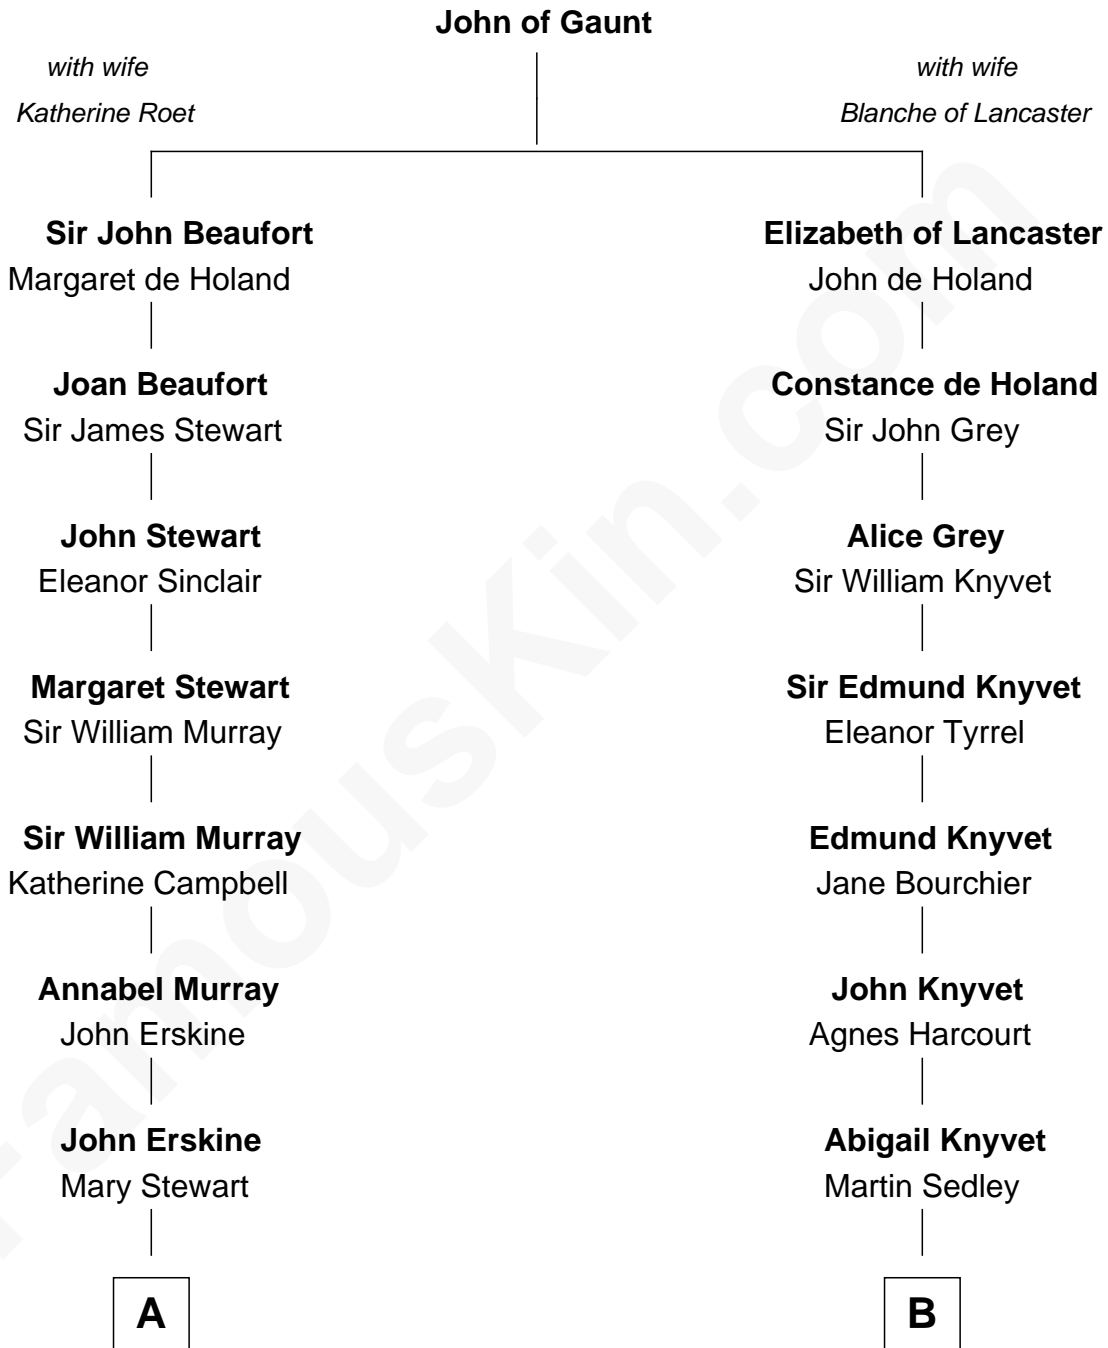

FamousKin.com

Relationship Chart of

Major John Pitcairn

British Commander at Battle of Lexington

10th cousin 9 times removed of

Story Musgrave
NASA Astronaut

C

Marguerite Gray
John Butler Swann

Marguerite Swann
Percy Musgrave

Story Musgrave
NASA Astronaut

FamousKin.com