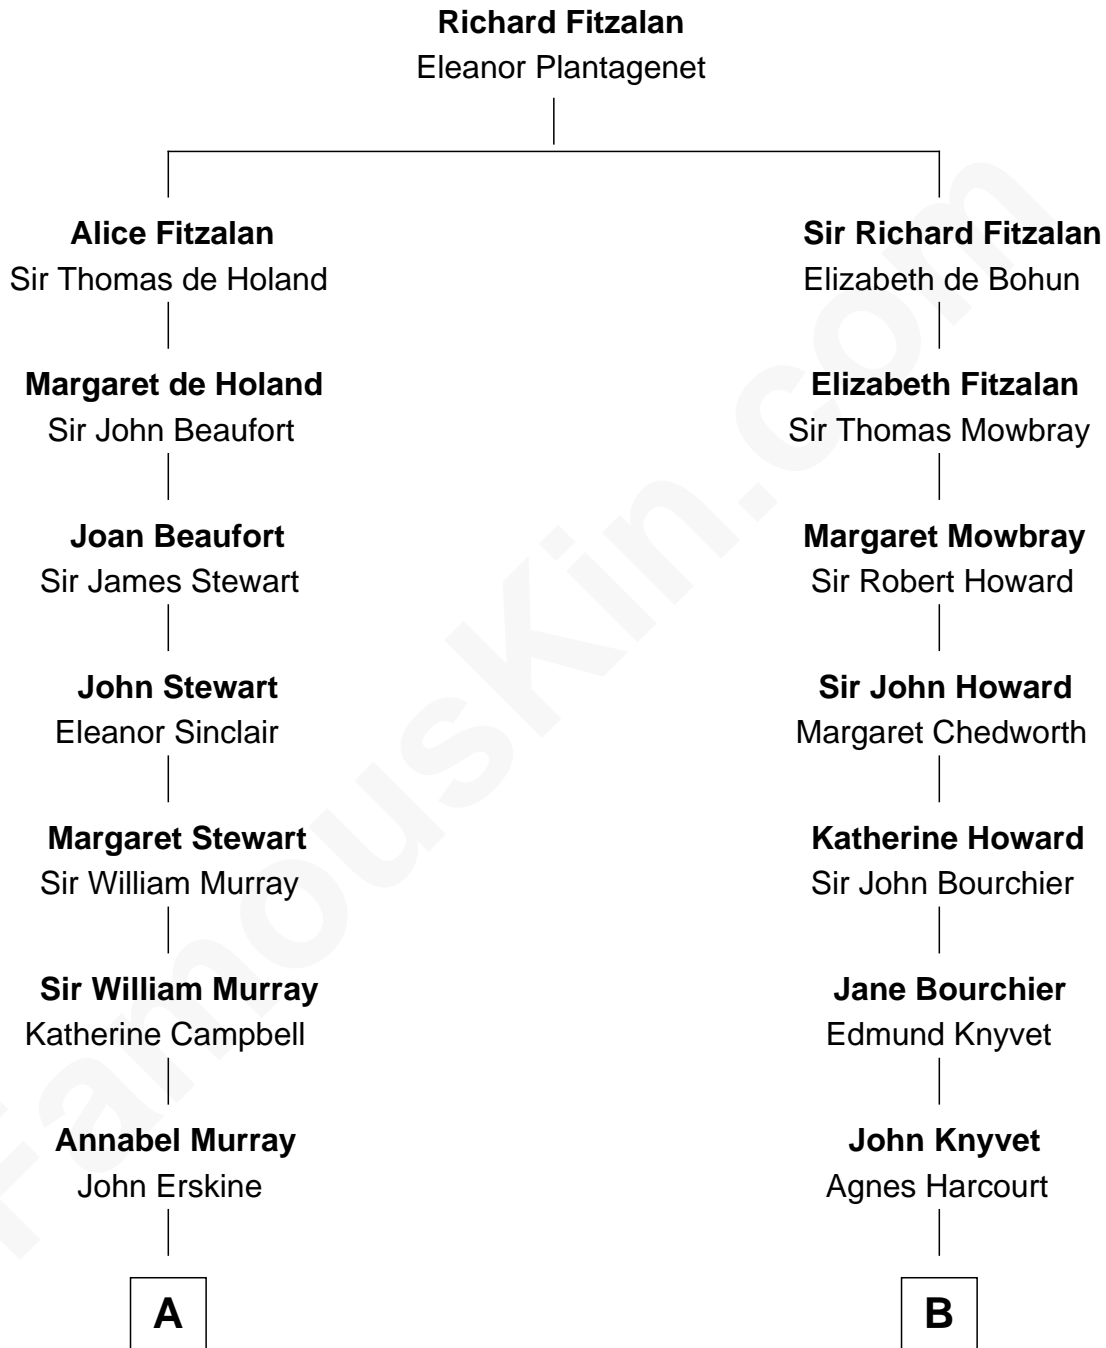

FamousKin.com

Relationship Chart of

Major John Pitcairn

British Commander at Battle of Lexington

11th cousin 9 times removed of

Story Musgrave
NASA Astronaut

C

Edward Gray

Elizabeth Gray Story

Marguerite Gray

John Butler Swann

Marguerite Swann

Percy Musgrave

Story Musgrave

NASA Astronaut

FamousKin.com