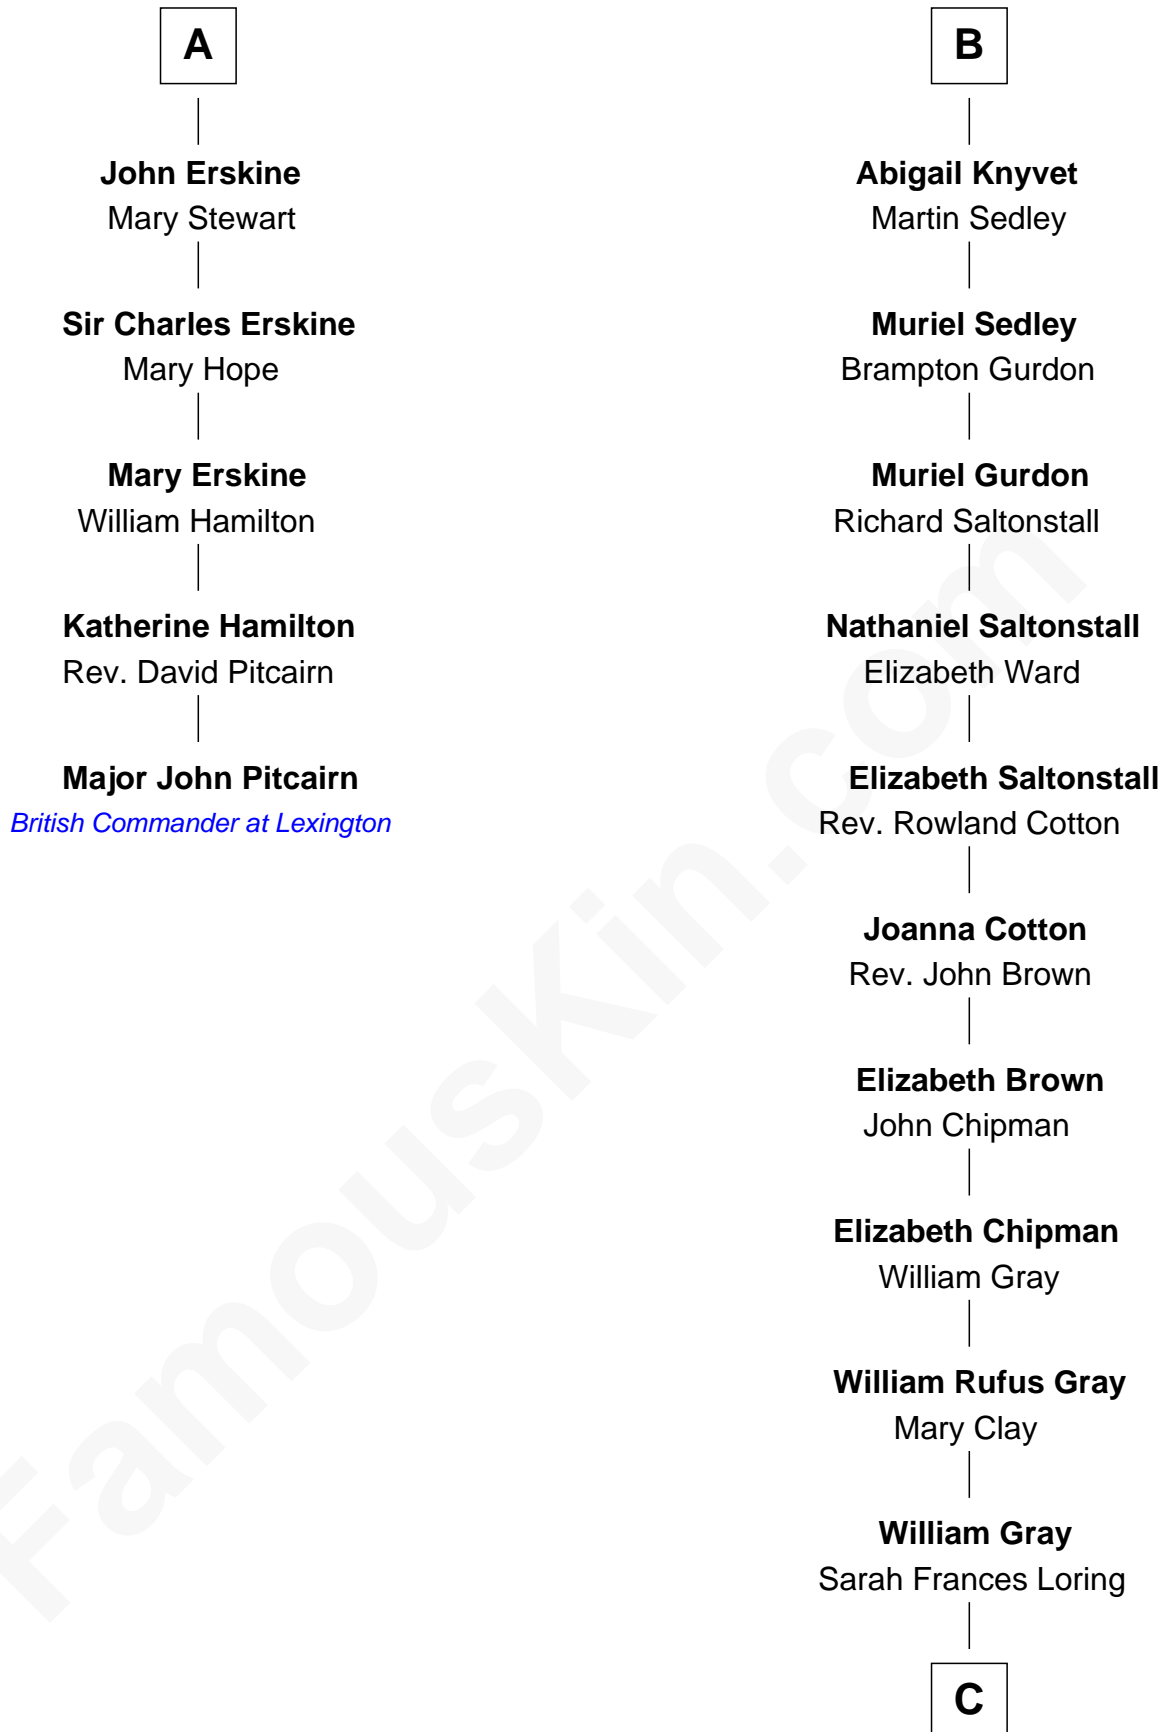

FamousKin.com

Relationship Chart of

Major John Pitcairn

British Commander at Battle of Lexington

11th cousin 9 times removed of

Story Musgrave
NASA Astronaut

C

Edward Gray

Elizabeth Gray Story

Marguerite Gray

John Butler Swann

Marguerite Swann

Percy Musgrave

Story Musgrave

NASA Astronaut

FamousKin.com