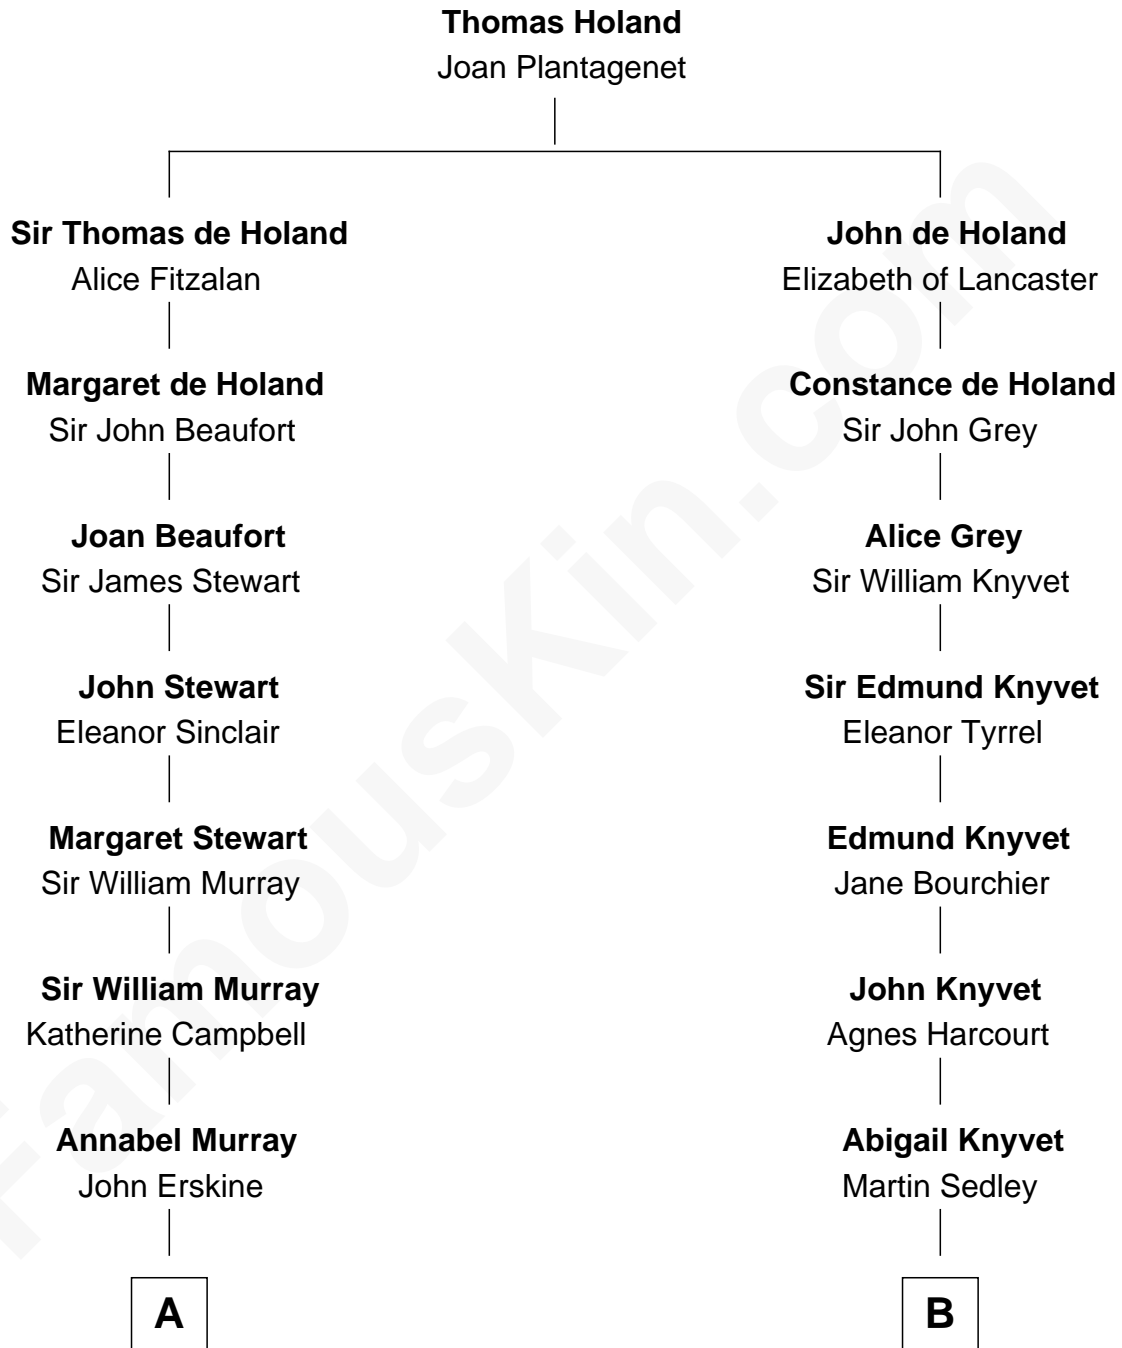

FamousKin.com

Relationship Chart of

Major John Pitcairn

British Commander at Battle of Lexington

11th cousin 8 times removed of

Story Musgrave
NASA Astronaut

C

Marguerite Gray
John Butler Swann

Marguerite Swann
Percy Musgrave

Story Musgrave
NASA Astronaut

FamousKin.com