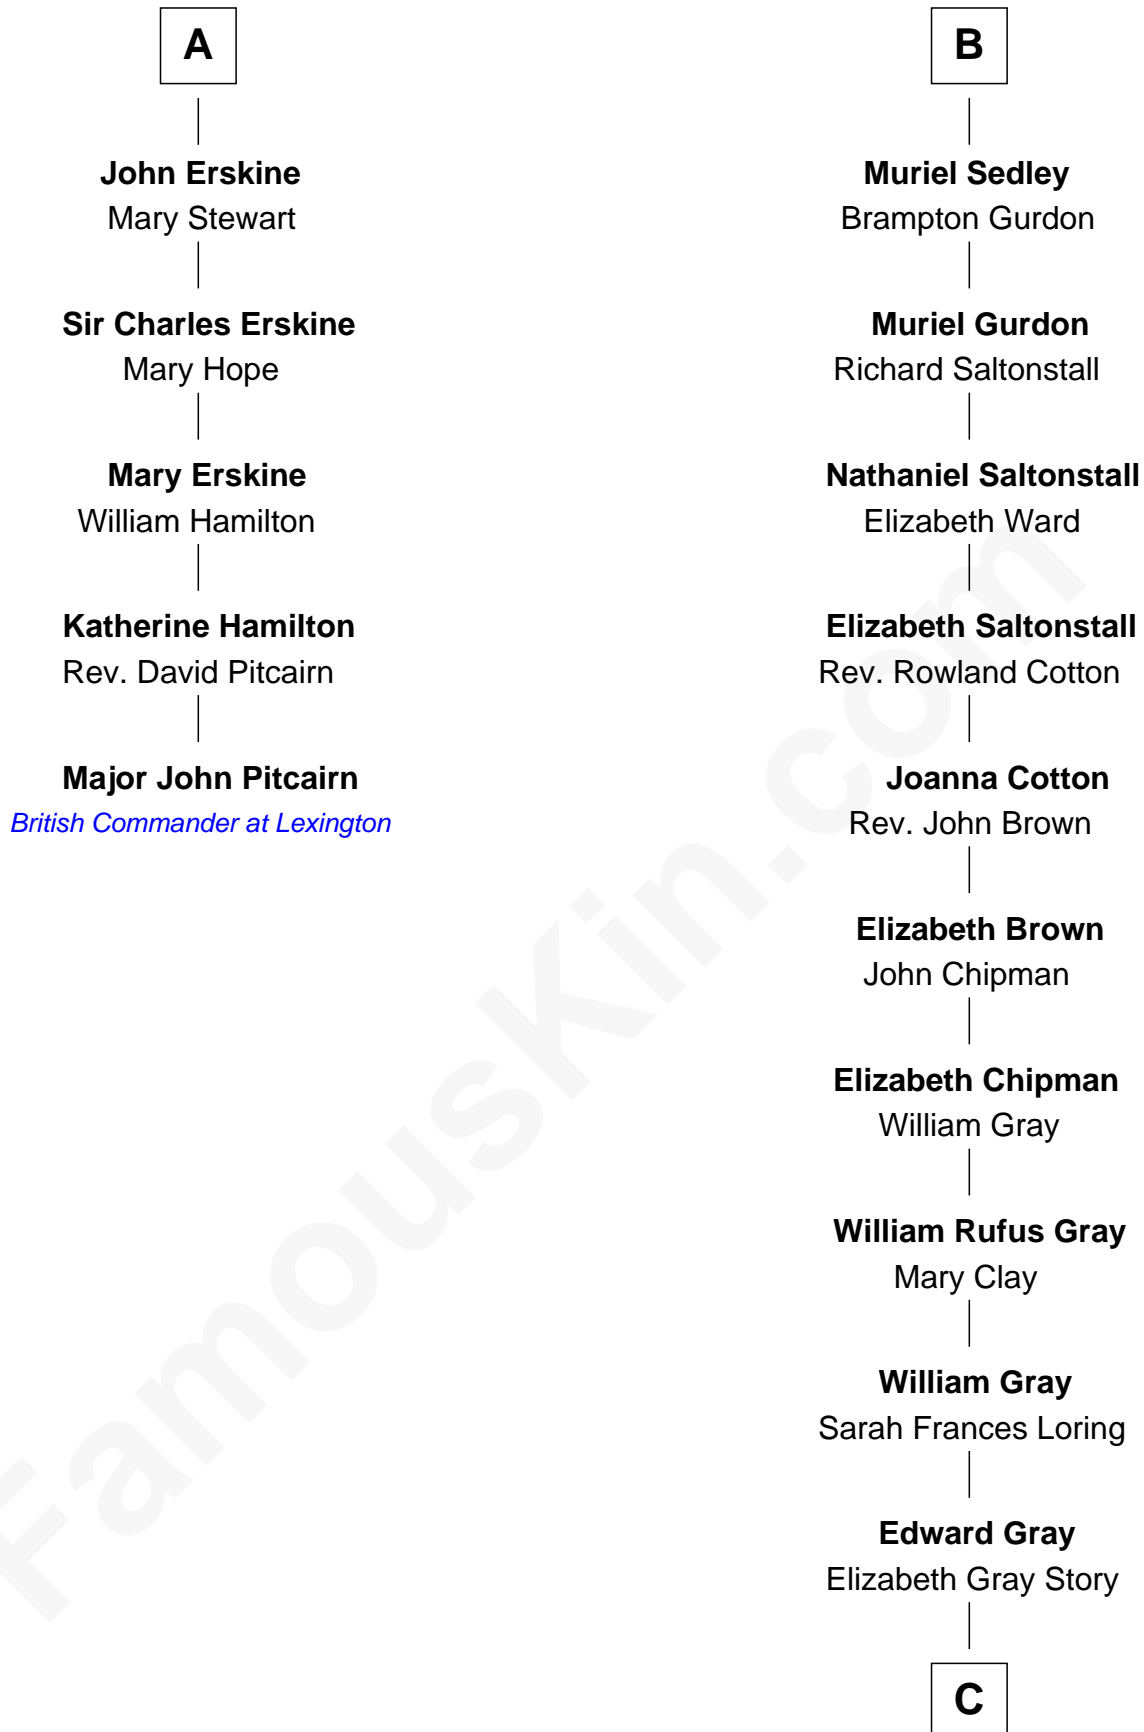

FamousKin.com

Relationship Chart of

Major John Pitcairn

British Commander at Battle of Lexington

11th cousin 8 times removed of

Story Musgrave
NASA Astronaut

C

Marguerite Gray
John Butler Swann

Marguerite Swann
Percy Musgrave

Story Musgrave
NASA Astronaut

FamousKin.com