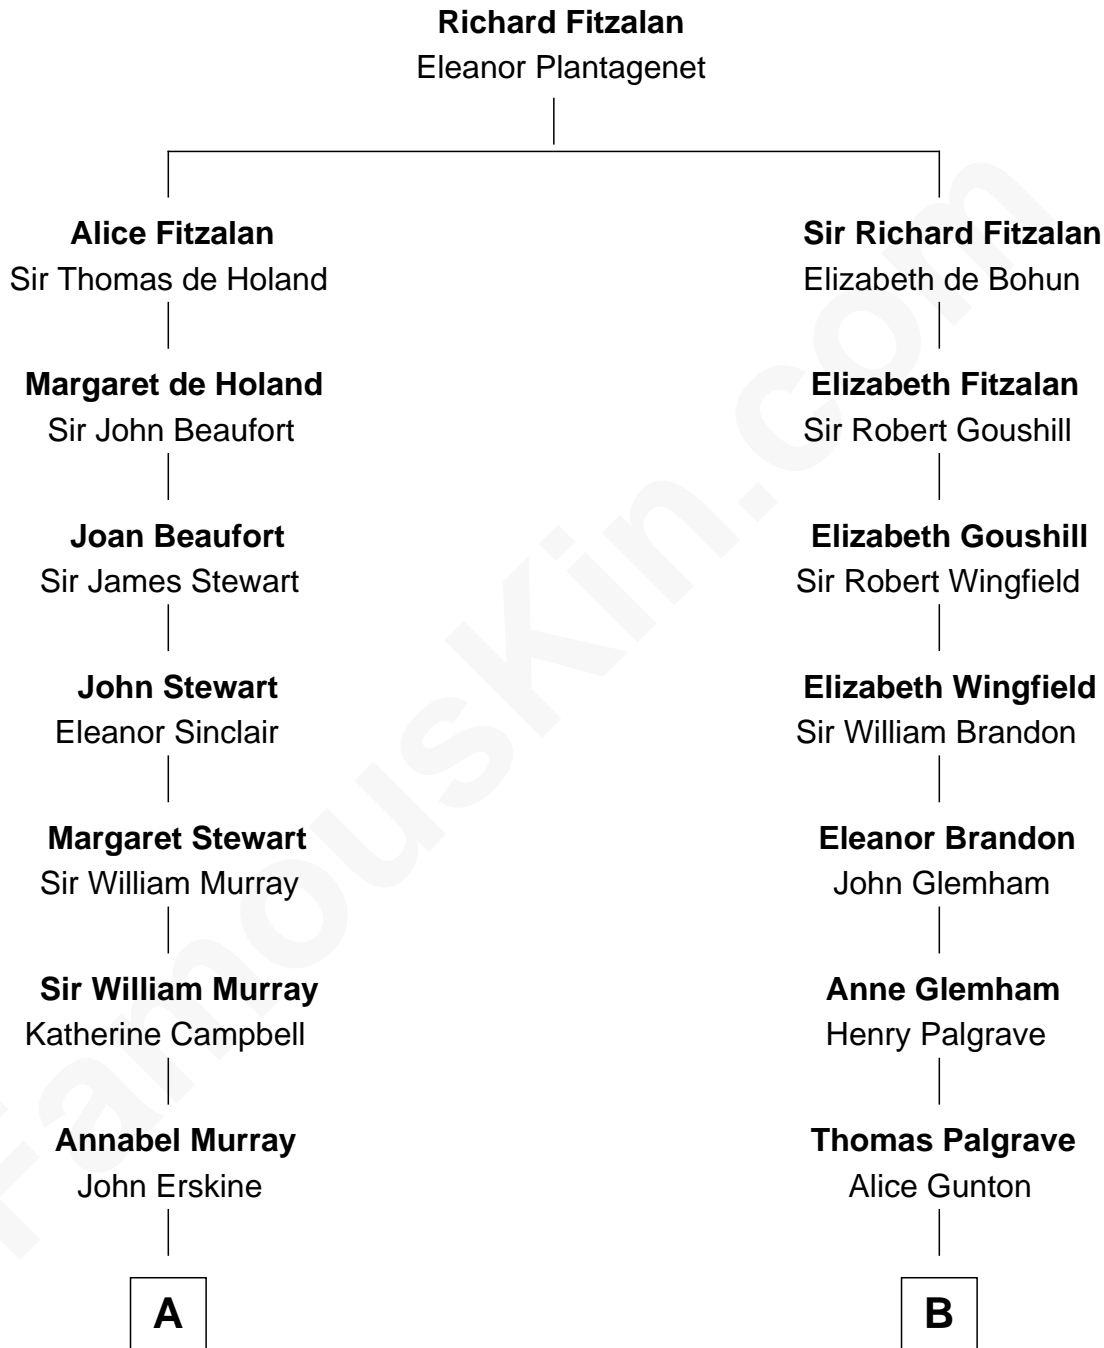

FamousKin.com

Relationship Chart of

Major John Pitcairn

British Commander at Battle of Lexington

11th cousin 8 times removed of

Linda Hunt

TV and Movie Actress

C