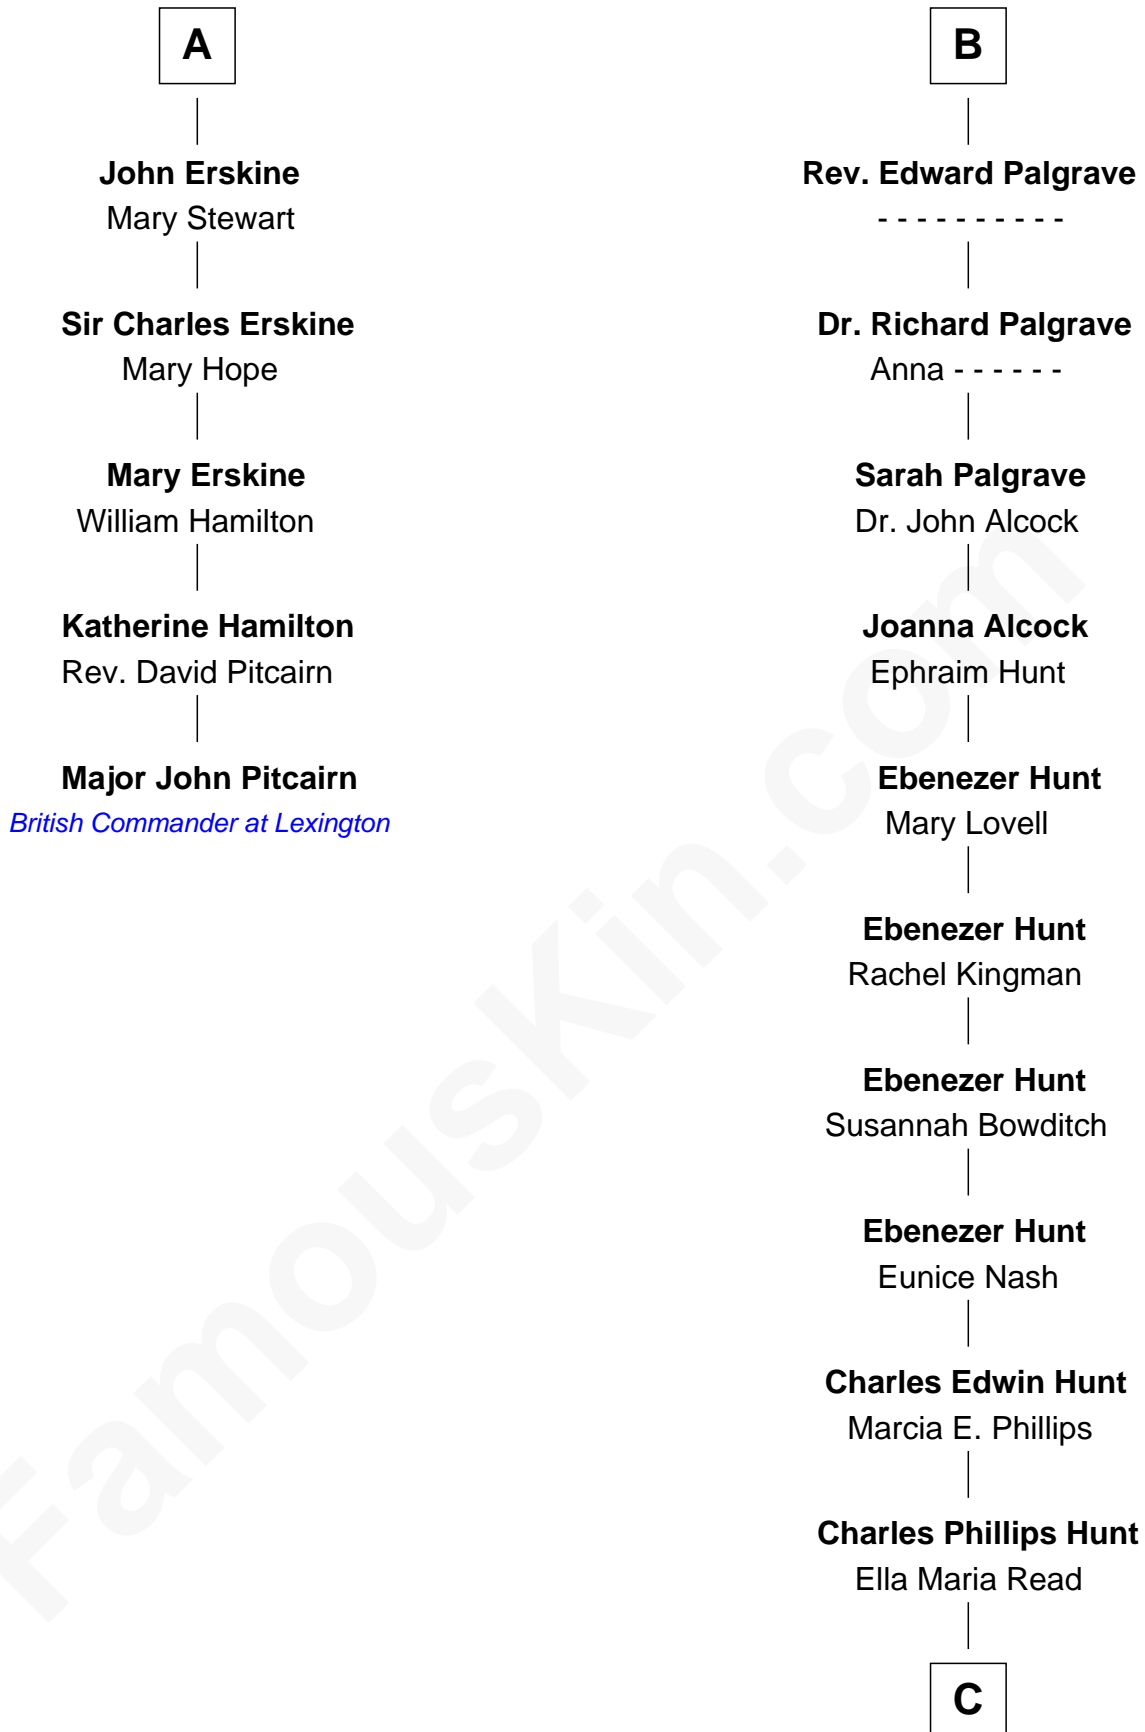

FamousKin.com

Relationship Chart of

Major John Pitcairn

British Commander at Battle of Lexington

11th cousin 8 times removed of

Linda Hunt

TV and Movie Actress

C