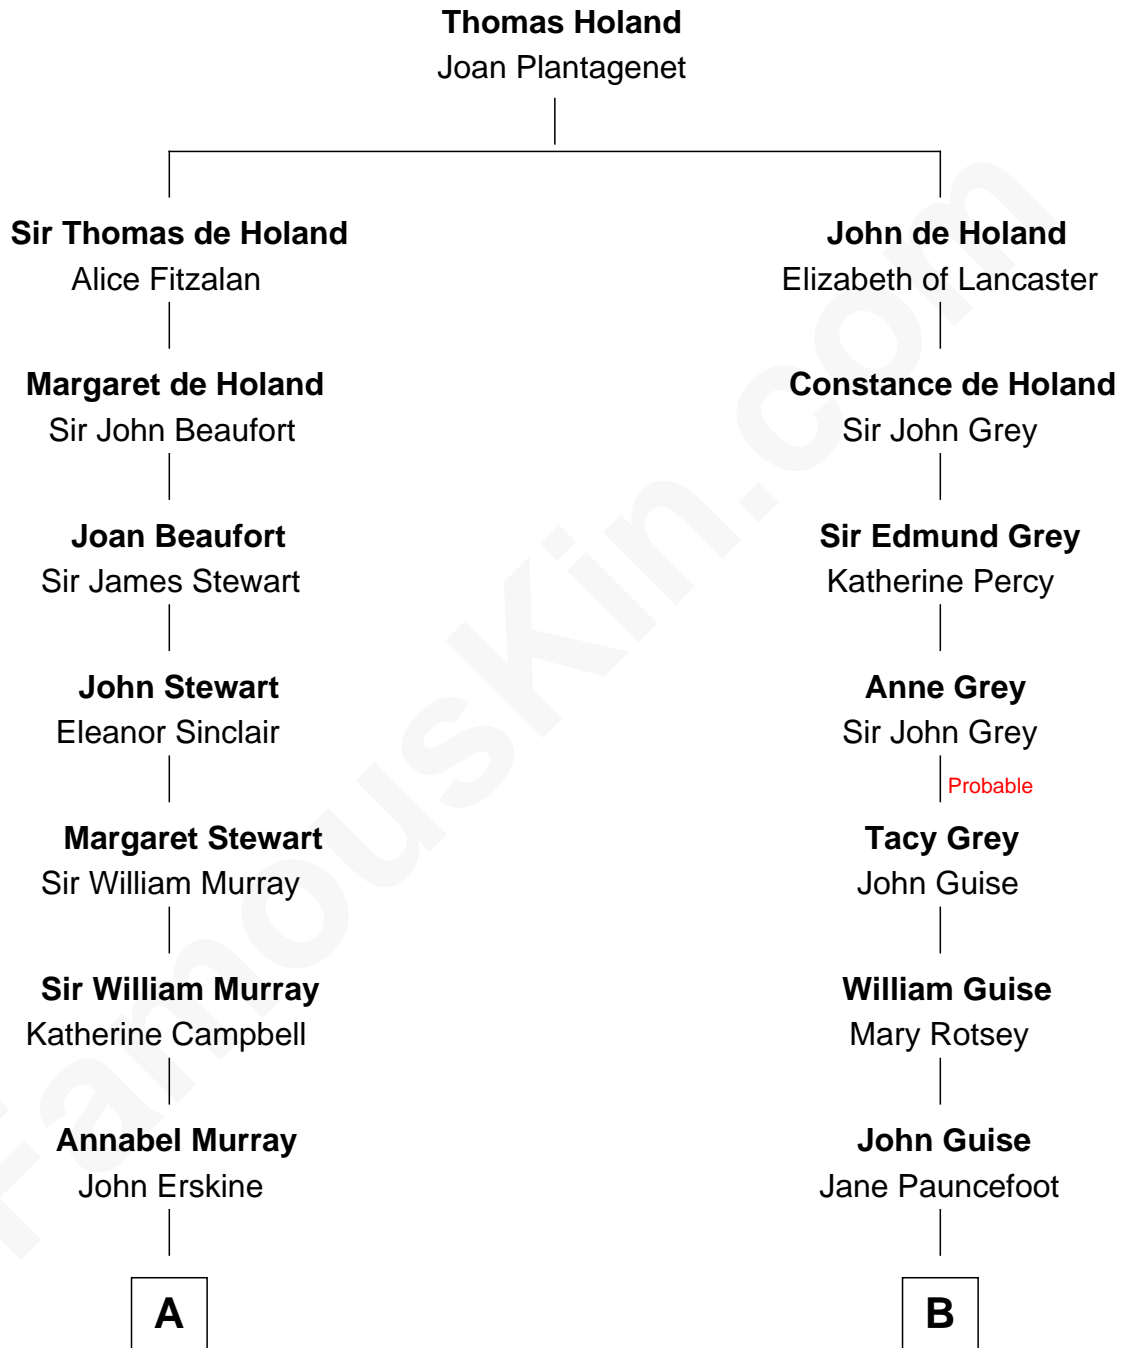

FamousKin.com

Relationship Chart of

Major John Pitcairn

British Commander at Battle of Lexington

11th cousin 8 times removed of

Linda Hunt

TV and Movie Actress

C