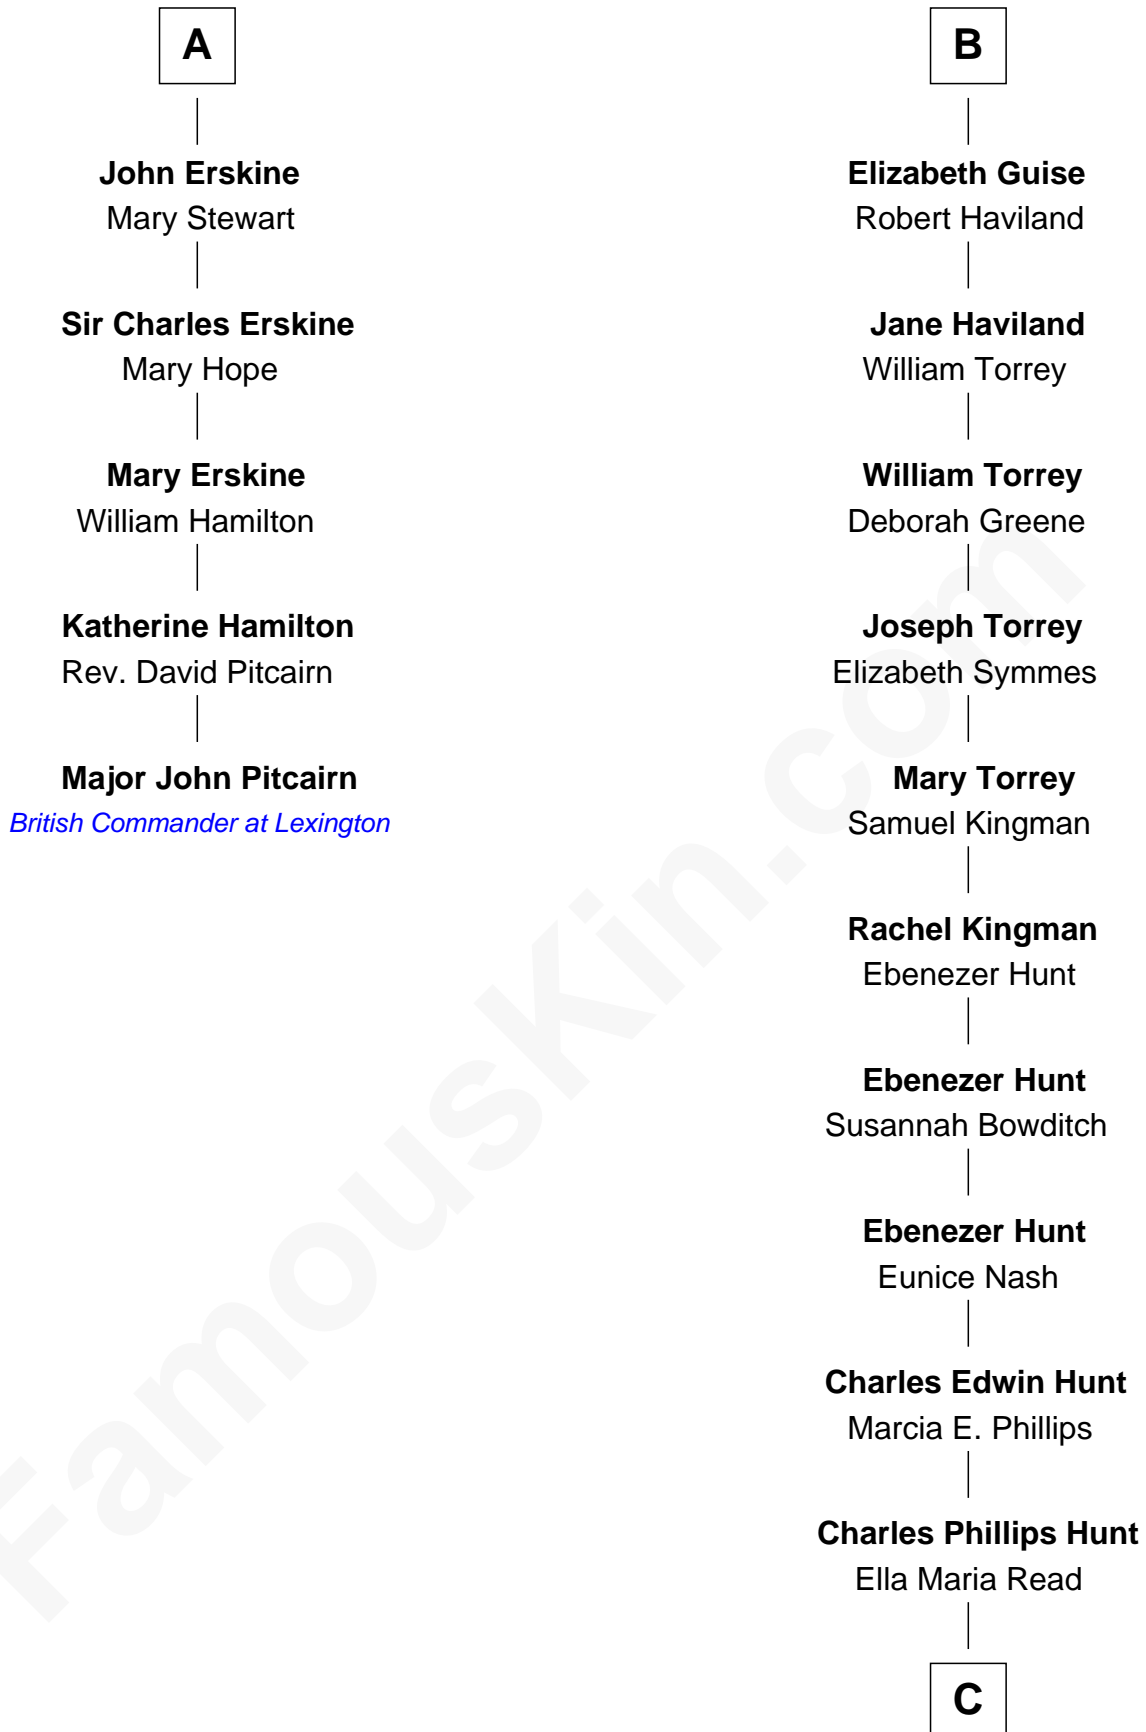

FamousKin.com

Relationship Chart of

Major John Pitcairn

British Commander at Battle of Lexington

11th cousin 8 times removed of

Linda Hunt

TV and Movie Actress

C