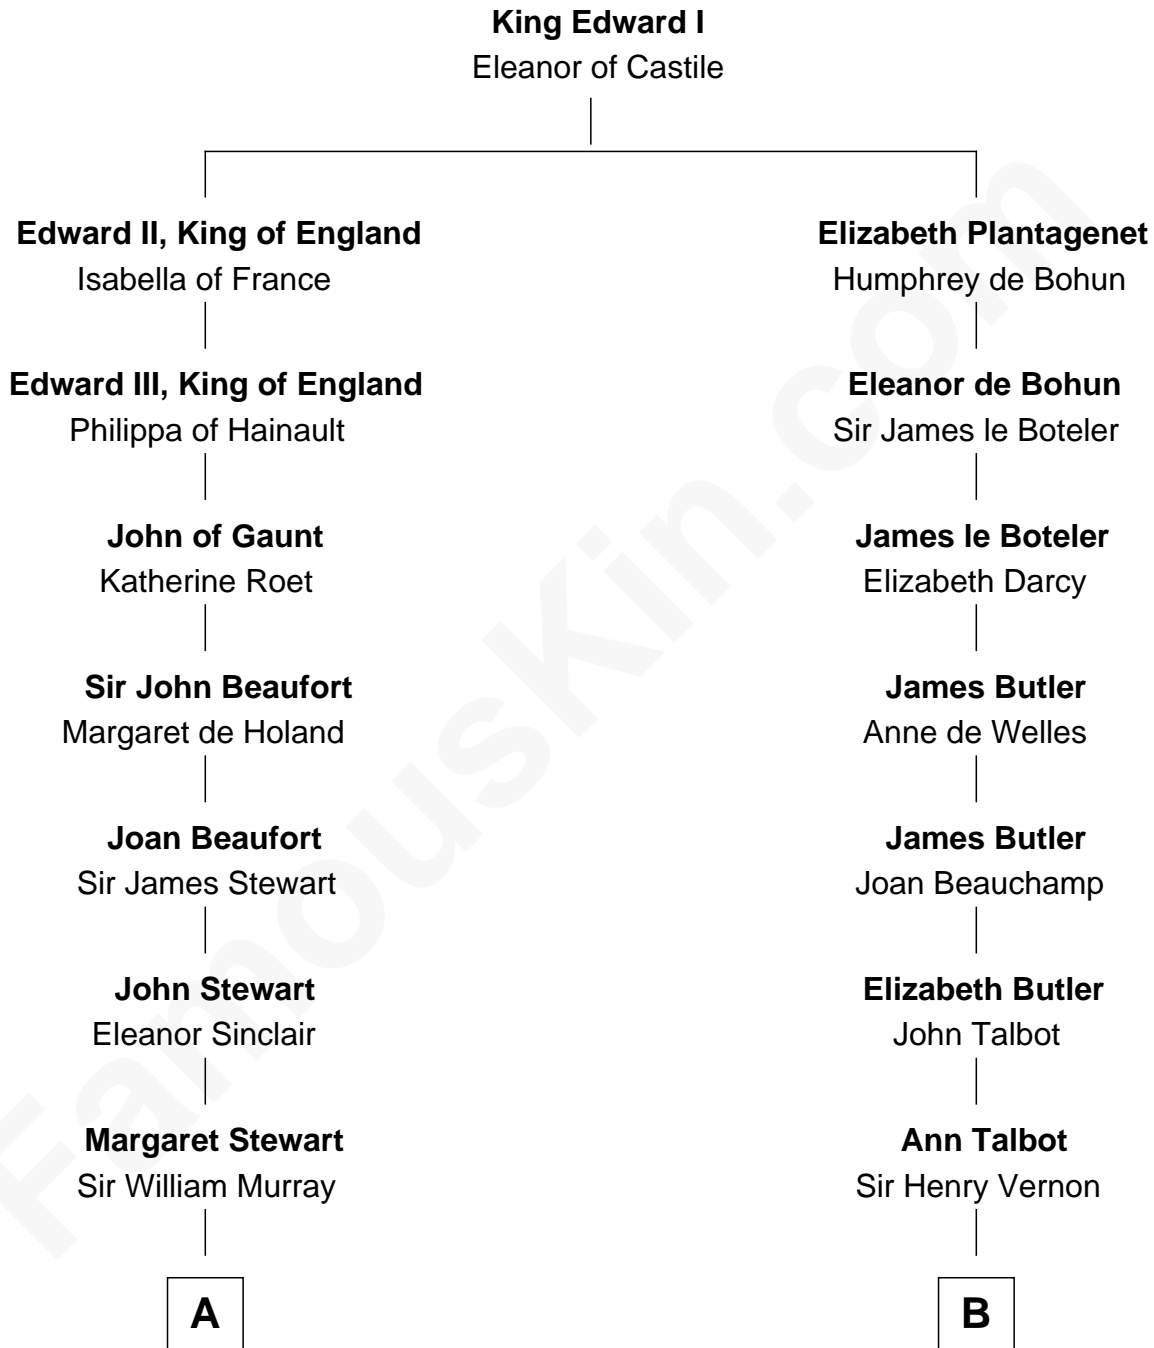

FamousKin.com

Relationship Chart of

Major John Pitcairn

British Commander at Battle of Lexington

13th cousin 8 times removed of

Lizzie Borden

Accused Murderess

C

Susanna Tripp

John Vinnicum

Sarah L. Vinnicum

Joseph Morse

Anthony Morse

Rhoda Morrison

Sarah Anthony Morse

Andrew Jackson Borden

Lizzie Borden

Accused Murderess