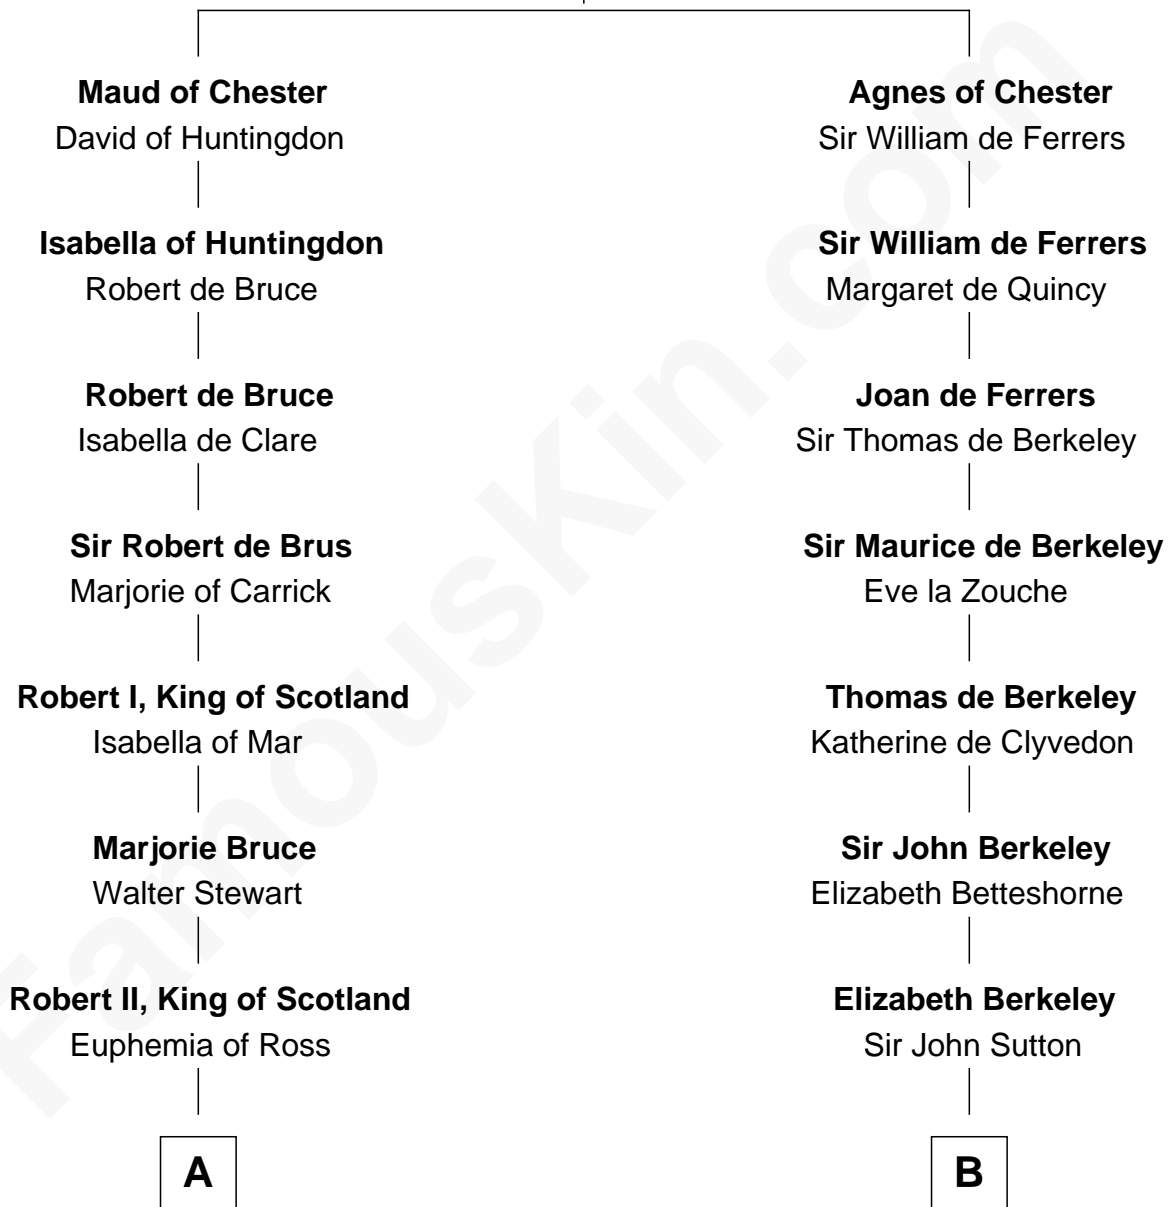

## Relationship Chart of

### Major John Pitcairn

*British Commander at Battle of Lexington*

18th cousin 3 times removed of

**Lizzie Borden**

*Accused Murderess*

**Hugh de Kevelioc**  
Bertrade de Montfort

**C**

**Katherine Hamilton**

Rev. David Pitcairn

**Major John Pitcairn**

*British Commander at Lexington*

**D**

**Susanna Tripp**

John Vinnicum

**Sarah L. Vinnicum**

Joseph Morse

**Anthony Morse**

Rhoda Morrison

**Sarah Anthony Morse**

Andrew Jackson Borden

**Lizzie Borden**

*Accused Murderess*

FamousKin.com