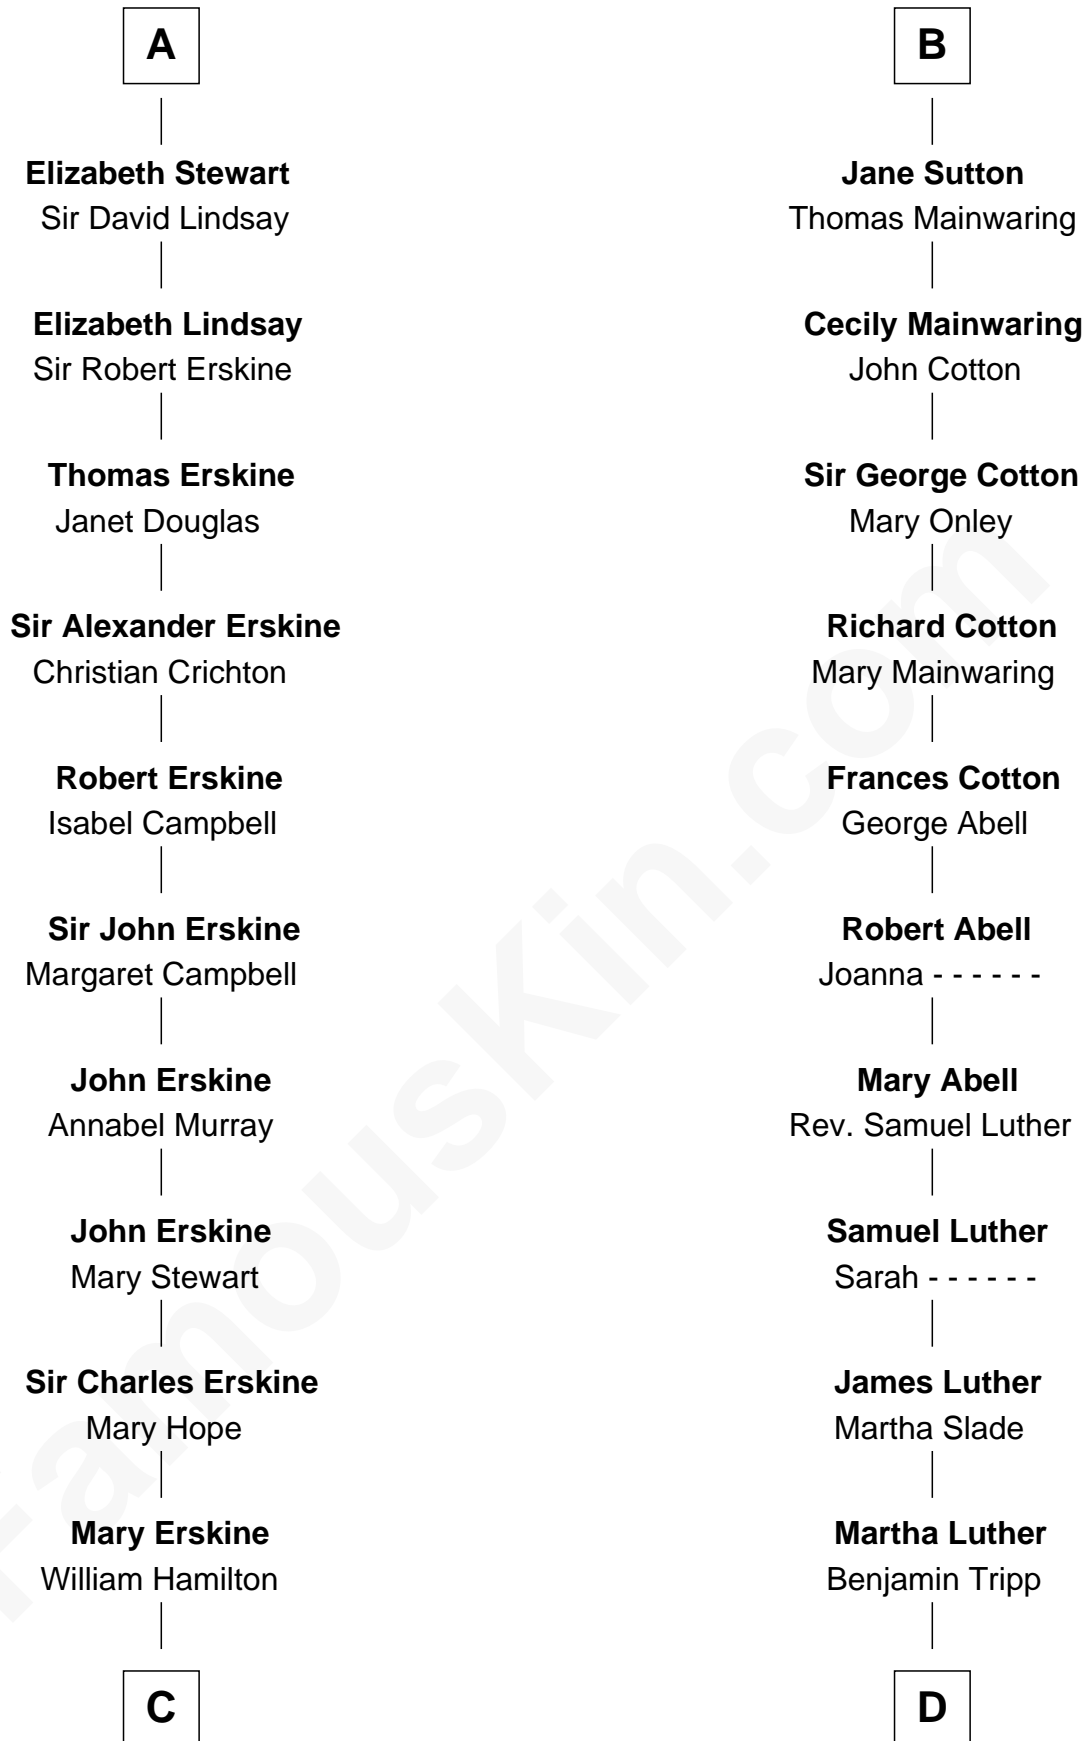

## Relationship Chart of

### Major John Pitcairn

*British Commander at Battle of Lexington*

18th cousin 3 times removed of

**Lizzie Borden**

*Accused Murderess*

**Hugh de Kevelioc**  
Bertrade de Montfort

**C**

**Katherine Hamilton**