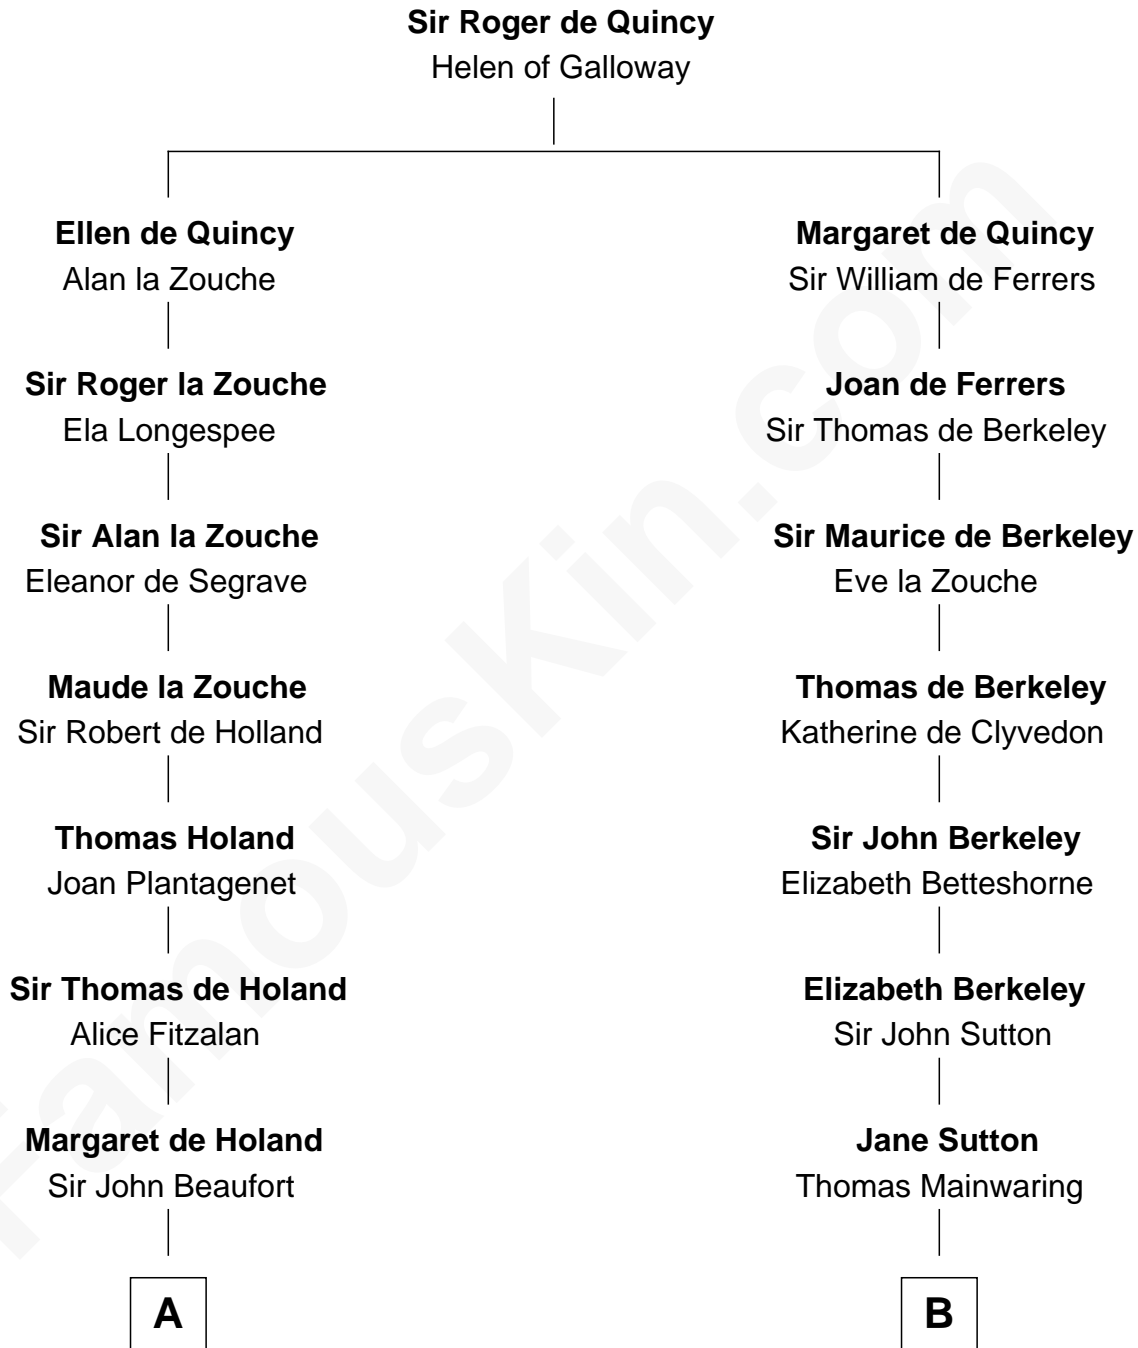

FamousKin.com

Relationship Chart of

Major John Pitcairn

British Commander at Battle of Lexington

16th cousin 4 times removed of

Lizzie Borden

Accused Murderess

C

—
Sarah L. Vinnicum

Joseph Morse

—
Anthony Morse

Rhoda Morrison

—
Sarah Anthony Morse

Andrew Jackson Borden

—
Lizzie Borden

Accused Murderess