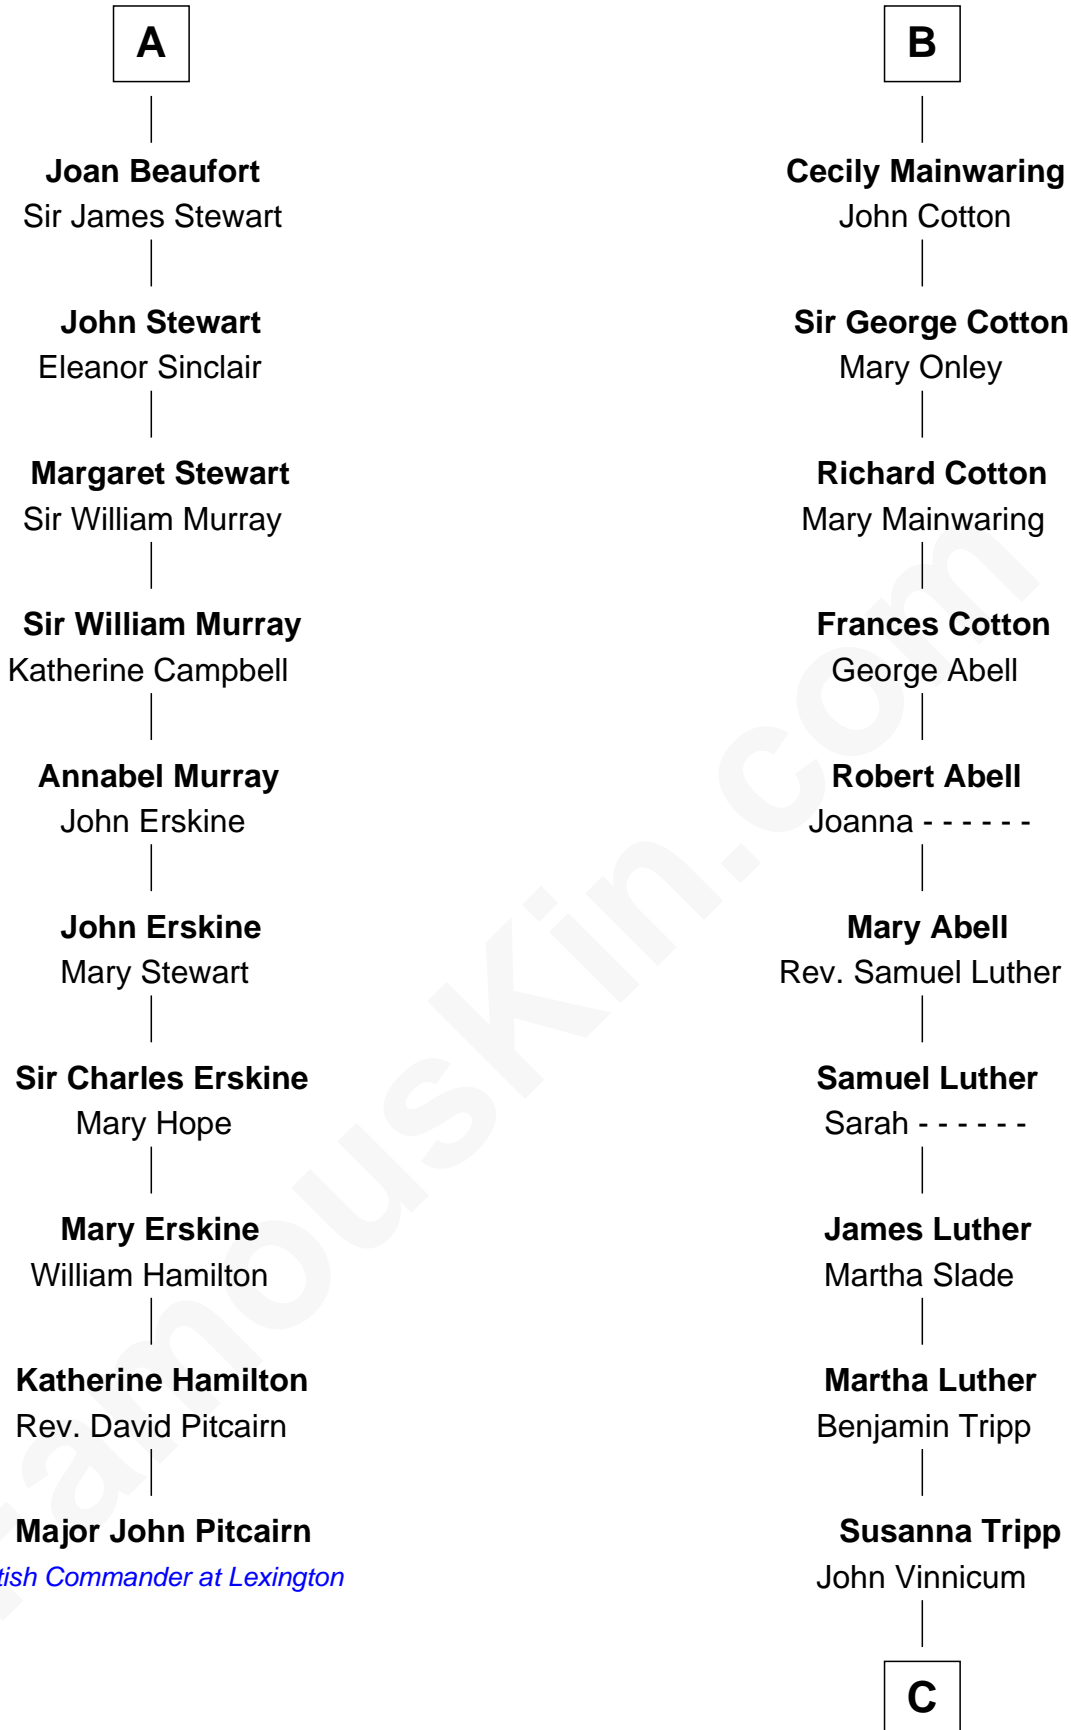

FamousKin.com

Relationship Chart of

Major John Pitcairn

British Commander at Battle of Lexington

16th cousin 4 times removed of

Lizzie Borden

Accused Murderess

C

—
Sarah L. Vinnicum

Joseph Morse

—
Anthony Morse

Rhoda Morrison

—
Sarah Anthony Morse

Andrew Jackson Borden

—
Lizzie Borden

Accused Murderess