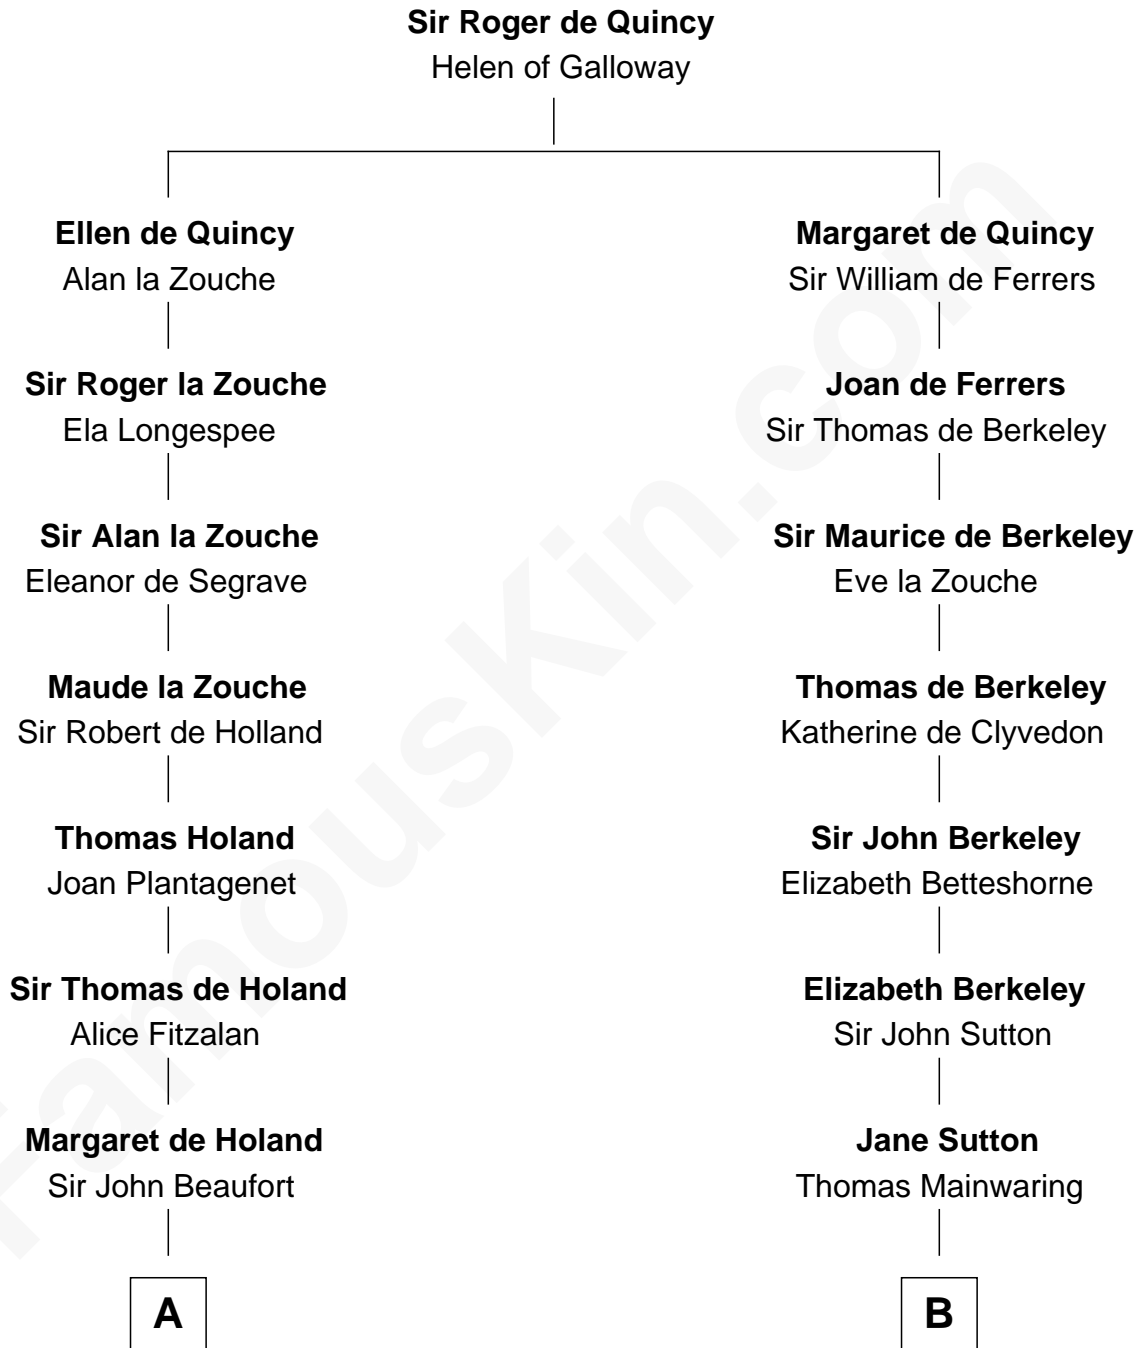

# FamousKin.com

## Relationship Chart of

### Major John Pitcairn

*British Commander at Battle of Lexington*

16th cousin 5 times removed of

**Elizabeth Montgomery**  
*TV Actress - "Bewitched"*

**C**

**Nathan Barney**

Hannah Carey

**Nathan Barney**