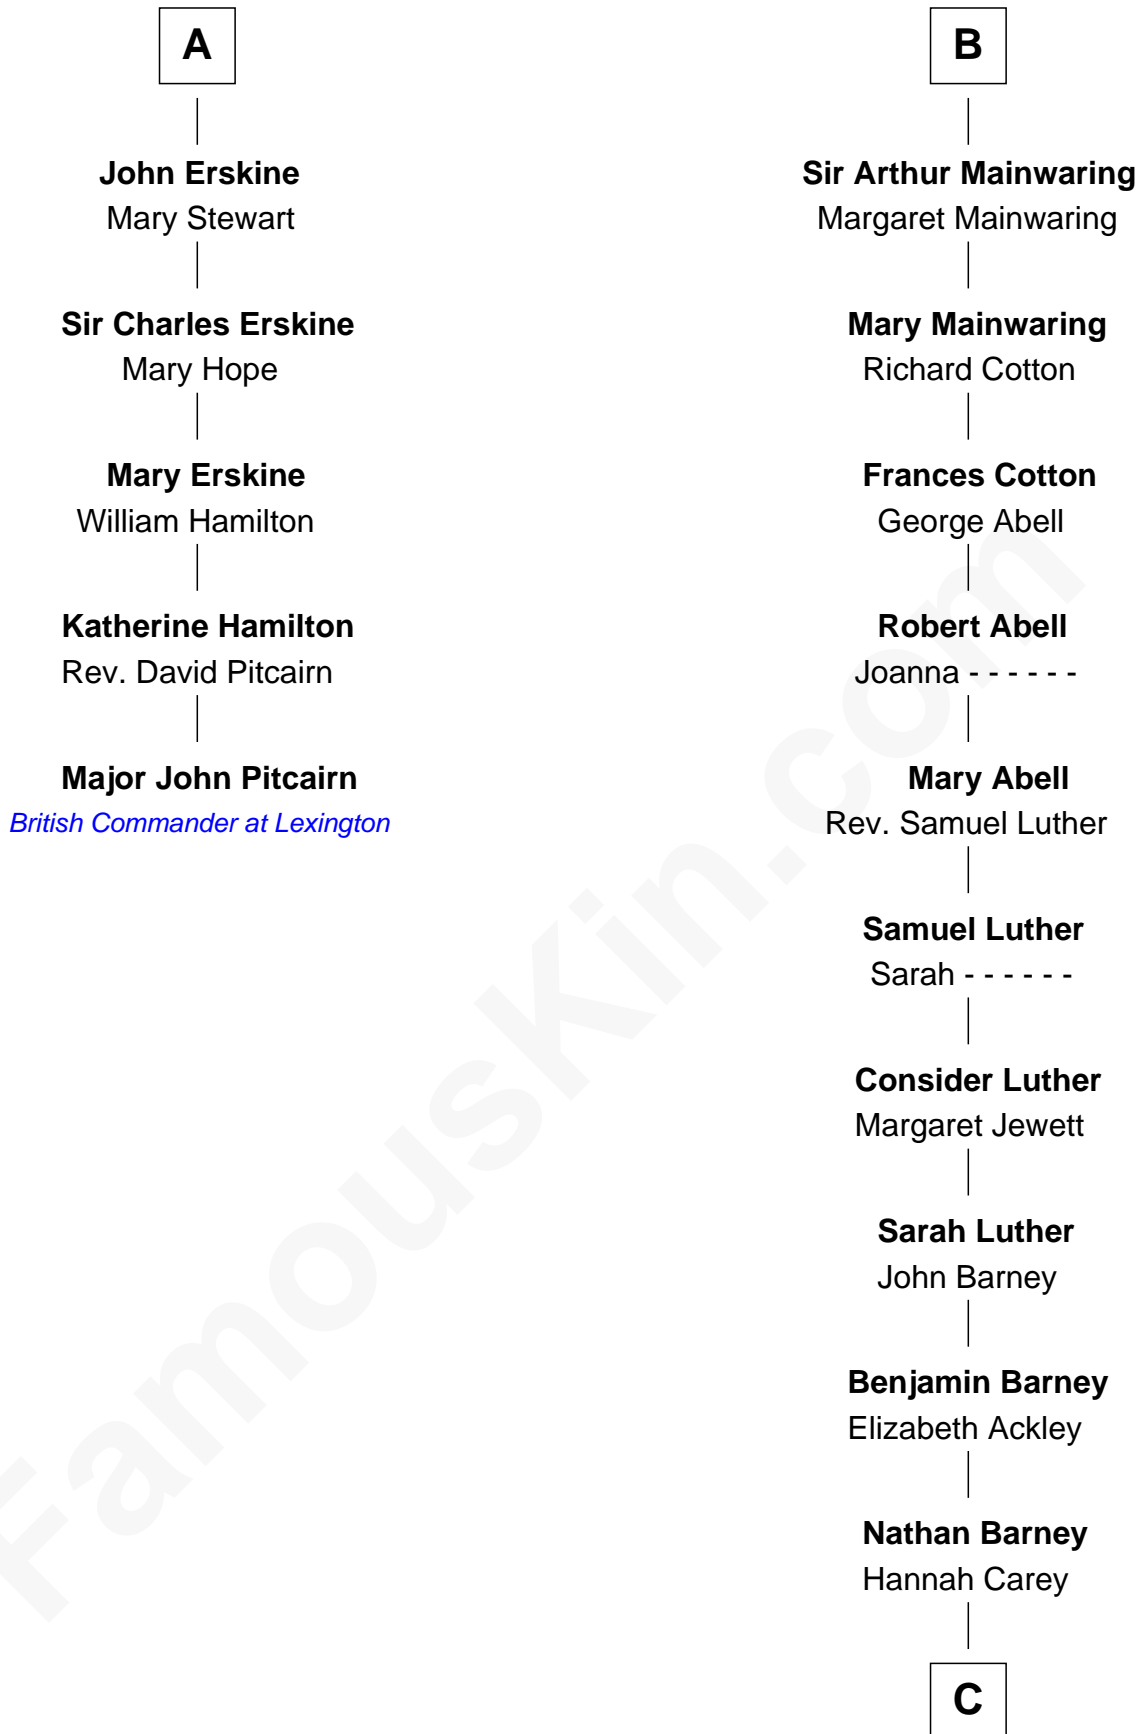

## Relationship Chart of

### Major John Pitcairn

*British Commander at Battle of Lexington*

11th cousin 9 times removed of

**Elizabeth Montgomery**  
*TV Actress - "Bewitched"*

**C**

**Nathan Barney**

Mary A. Deverell

**Mary Weed Barney**