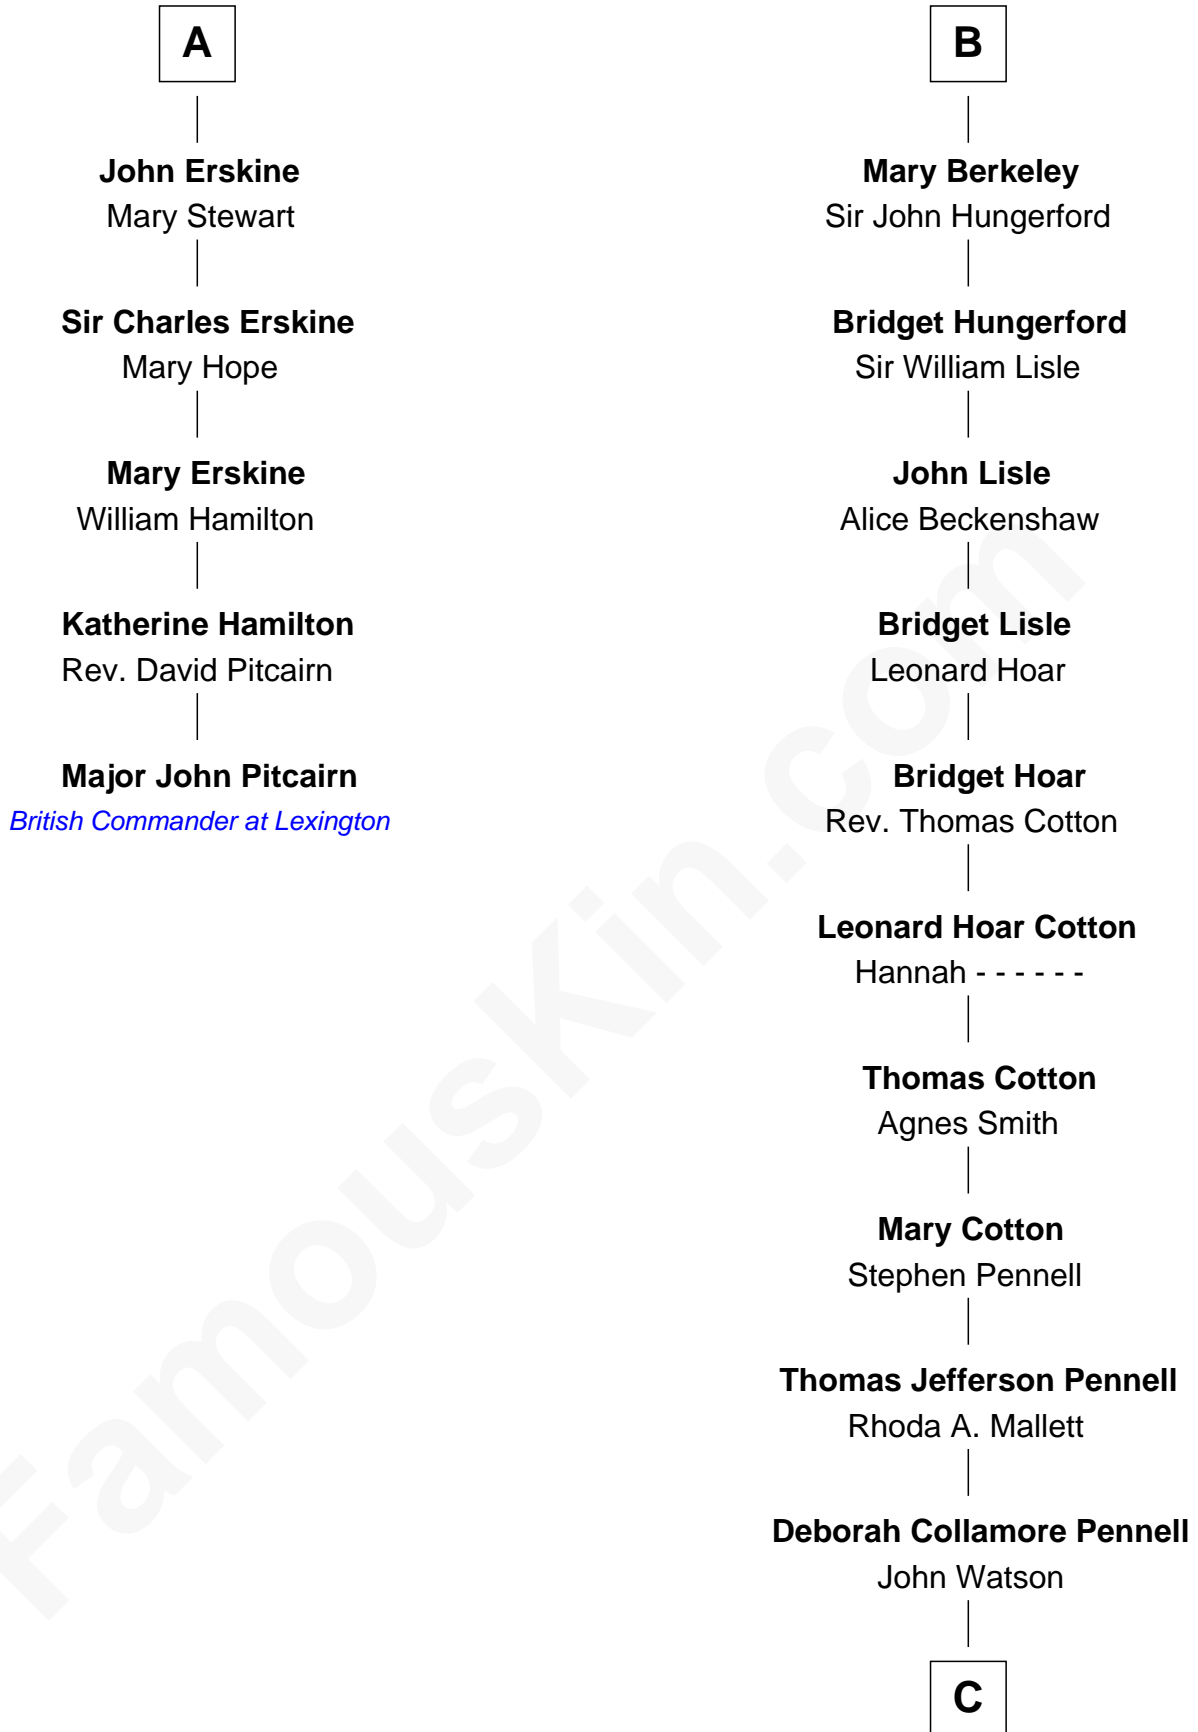

## Relationship Chart of

### Major John Pitcairn

*British Commander at Battle of Lexington*

11th cousin 9 times removed of

### Warren Buffett

*Chairman & CEO, Berkshire Hathaway*

**C**

—  
**Susan Ann Watson**

Ford Bela Barber

—  
**Stella Frances Barber**

John Ammon Stahl

—  
**Leila Stahl**