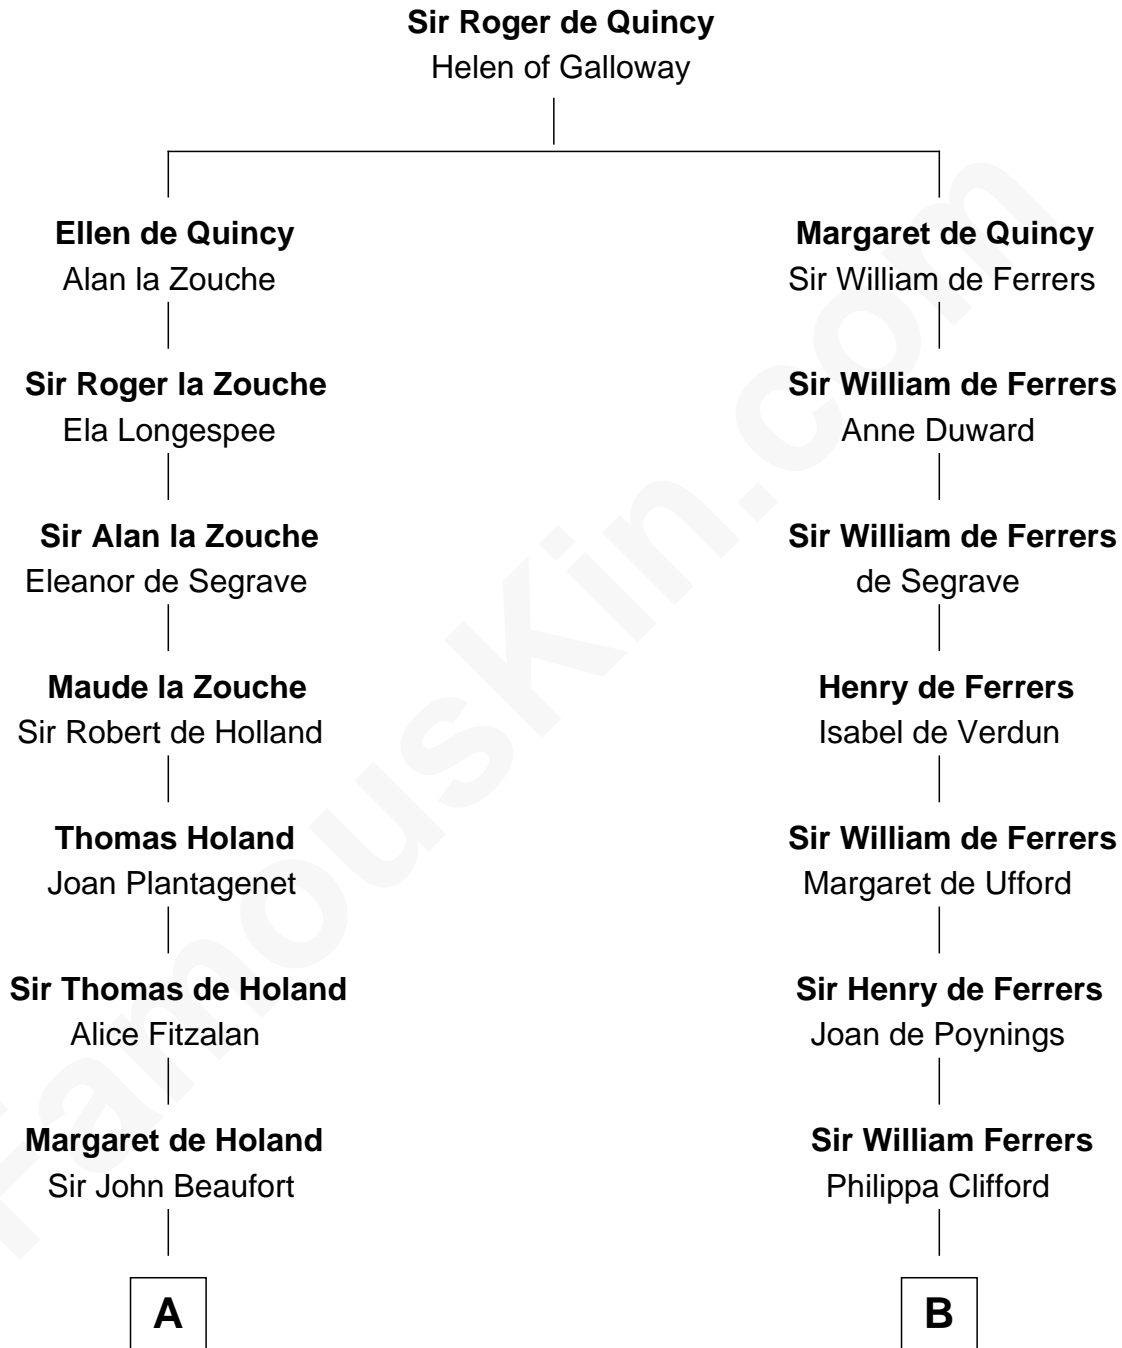

## Relationship Chart of

### Major John Pitcairn

*British Commander at Battle of Lexington*

16th cousin 4 times removed of

**Susan B. Anthony**

*Women's Rights Advocate*

**C**

—  
**Judith Hicks**

David Anthony