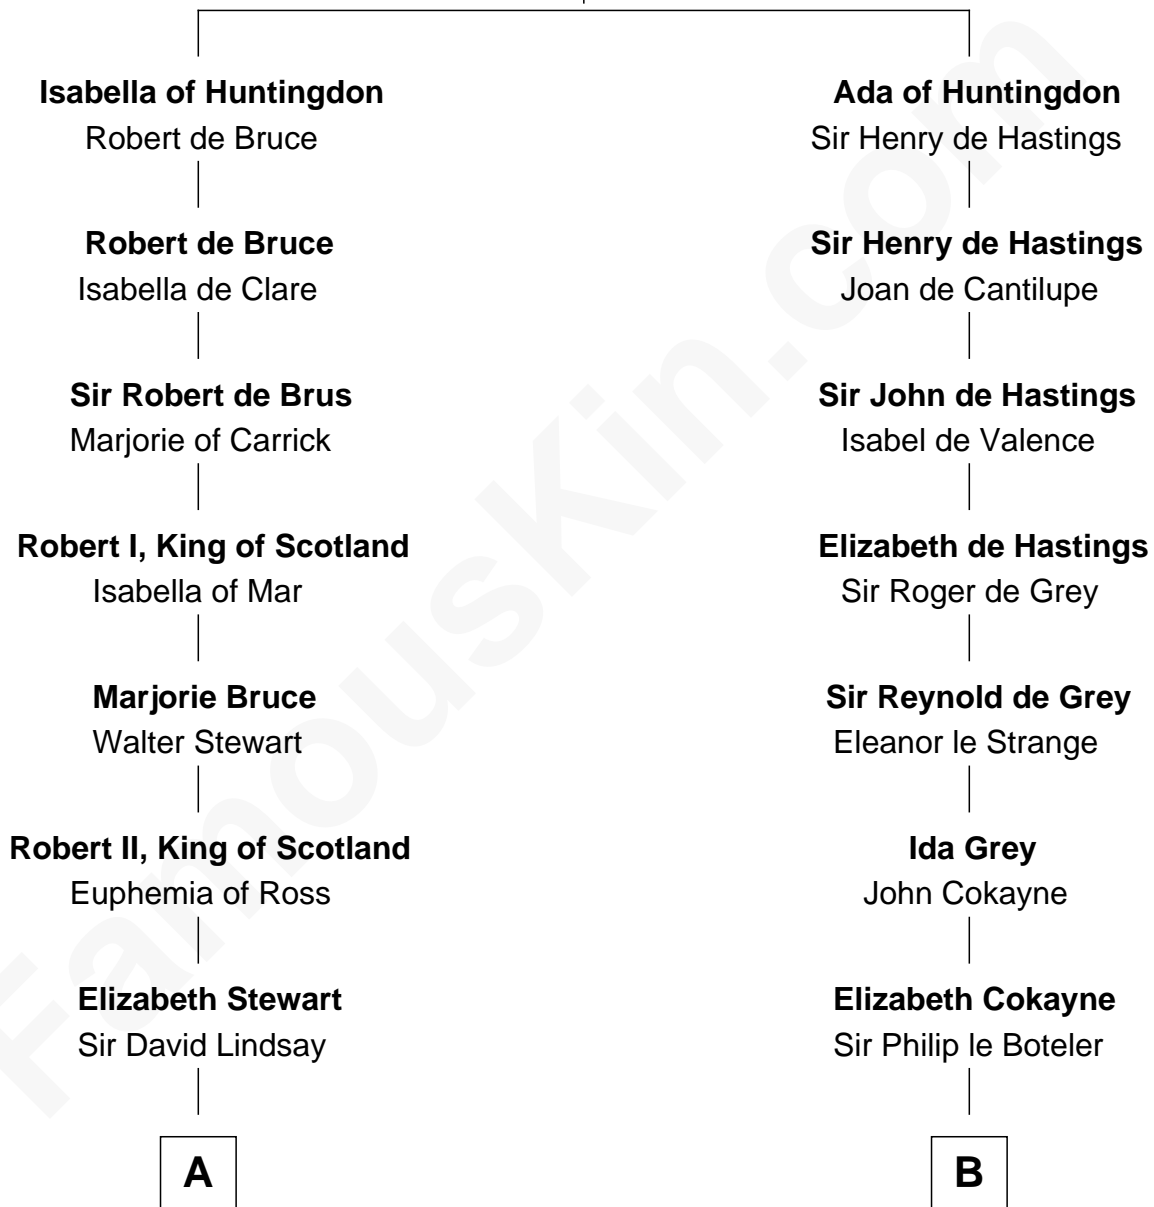

David of Huntingdon

Maud of Chester