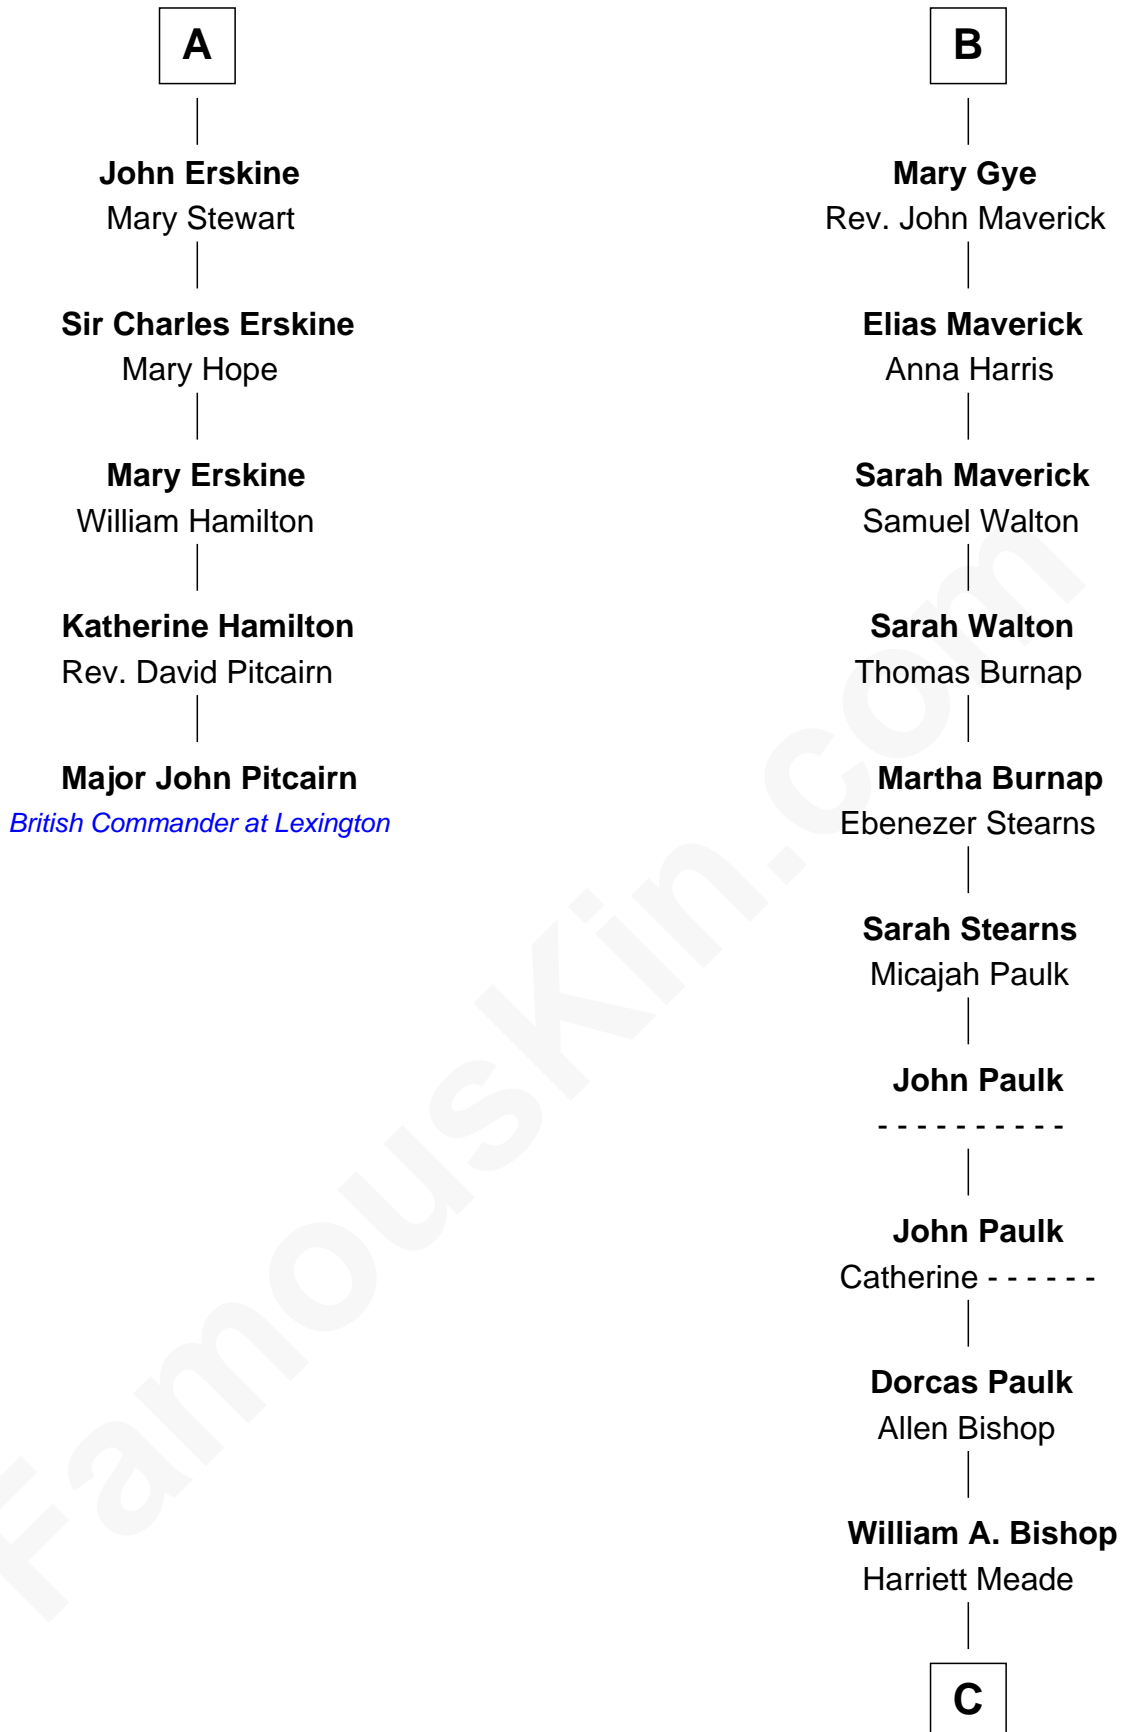

### Major John Pitcairn

*British Commander at Battle of Lexington*

11th cousin 9 times removed of

**John Stewart**  
Eleanor Sinclair

**Margaret Stewart**  
Sir William Murray

**Sir William Murray**  
Katherine Campbell

**Annabel Murray**  
John Erskine

**A**

**John Fitzalan**  
Eleanor Maltravers

**Joan Fitzalan**  
Sir William Echyngam

**Joan Echyngam**  
Sir John Bayntun

**Henry Bayntun**  
-----

**Jane Bayntun**  
Thomas Prowse

**Mary Prowse**  
John Gye

**Robert Gye**  
Grace Dowrish

**B**

**C**

**Creola Mead**